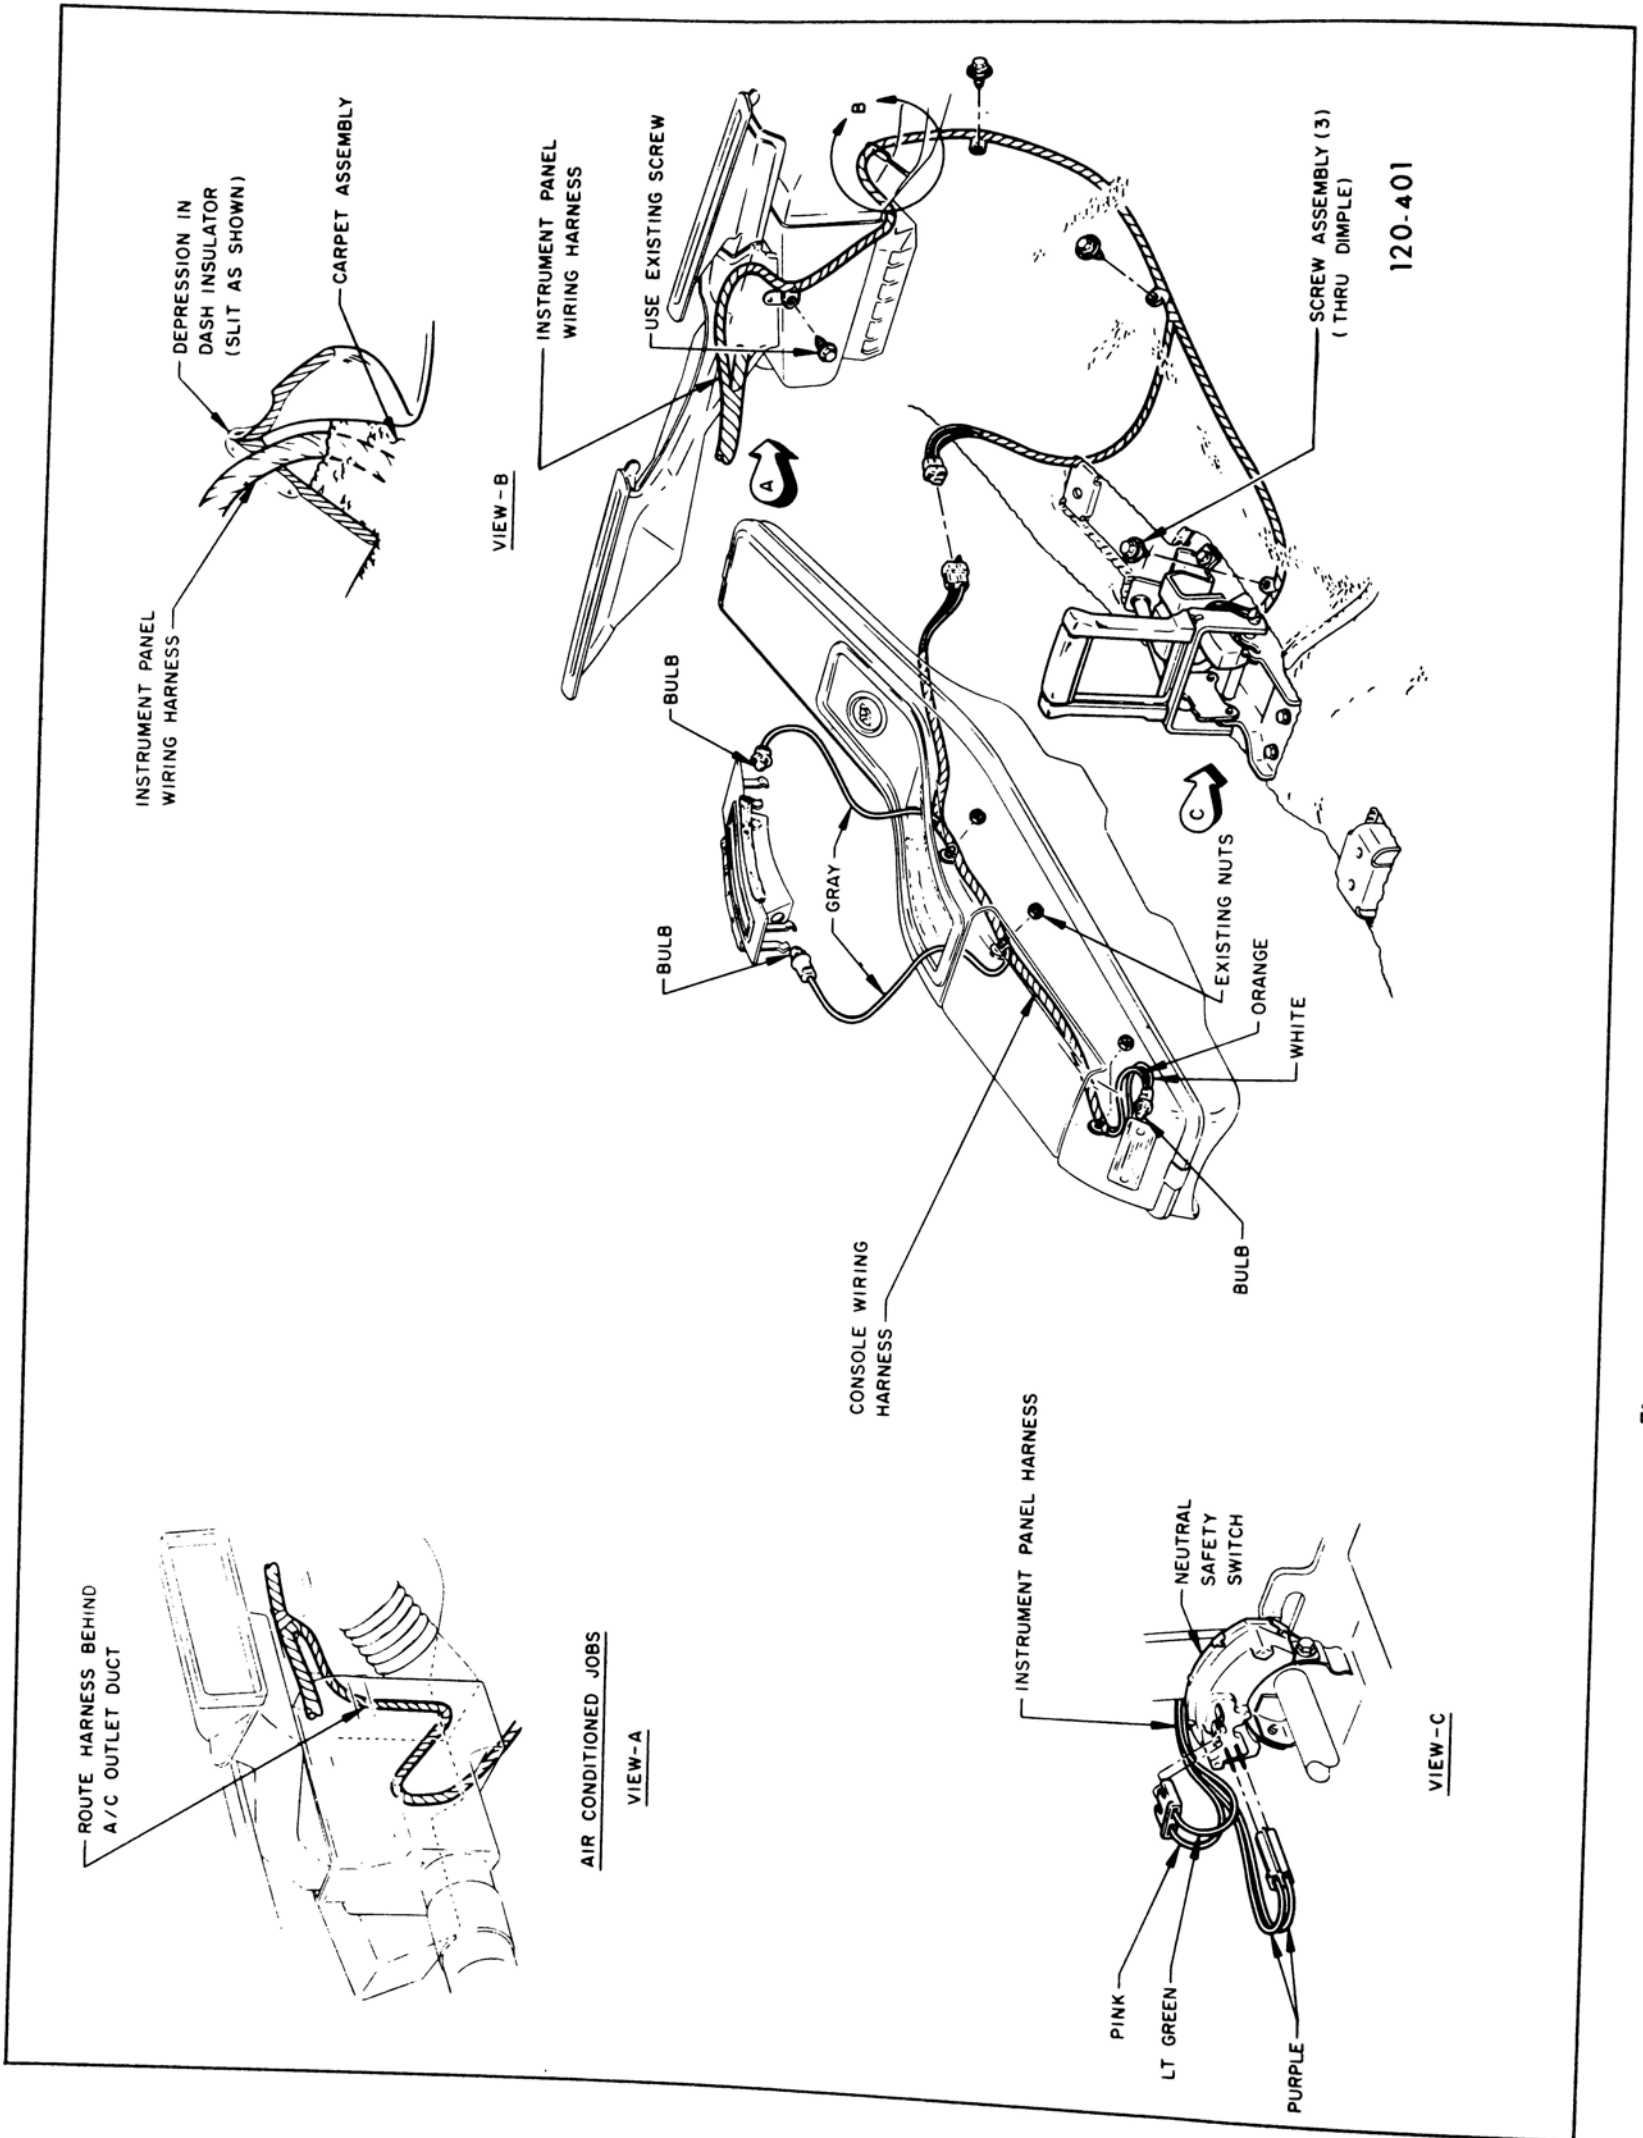

SECTION H

WIRING CIRCUIT DIAGRAMS

CONTENTS

Division	Paragraph	Subject	Page
I		SPECIFICATION AND ADJUSTMENT:	
II		DESCRIPTION AND OPERATION:	
	120-31	Description of Circuit Diagrams and Fuse Block	120-72

DIVISION II

Figure 120-91—Six-Way Power Seat Wiring Diagram

12-397

Figure 120-92—Back-Up Light Wiring Diagram

Figure 120-93—Cornering Light Wiring Diagram

Figure 120-94—Cornering Lamp Installation - LeSabre, Wildcat and Electra

Figure 120-95—Cornering Lamp Installation - Riviera

Figure 120-96—Console Wiring 43-44000 Series

Figure 120-97—Tachometer Wiring 43-44000 Series

Figure 120-98—Console Illumination Wiring - Wildcat

Figure 120-99—Console Neutral Safety and Tachometer Wiring - Wildcat