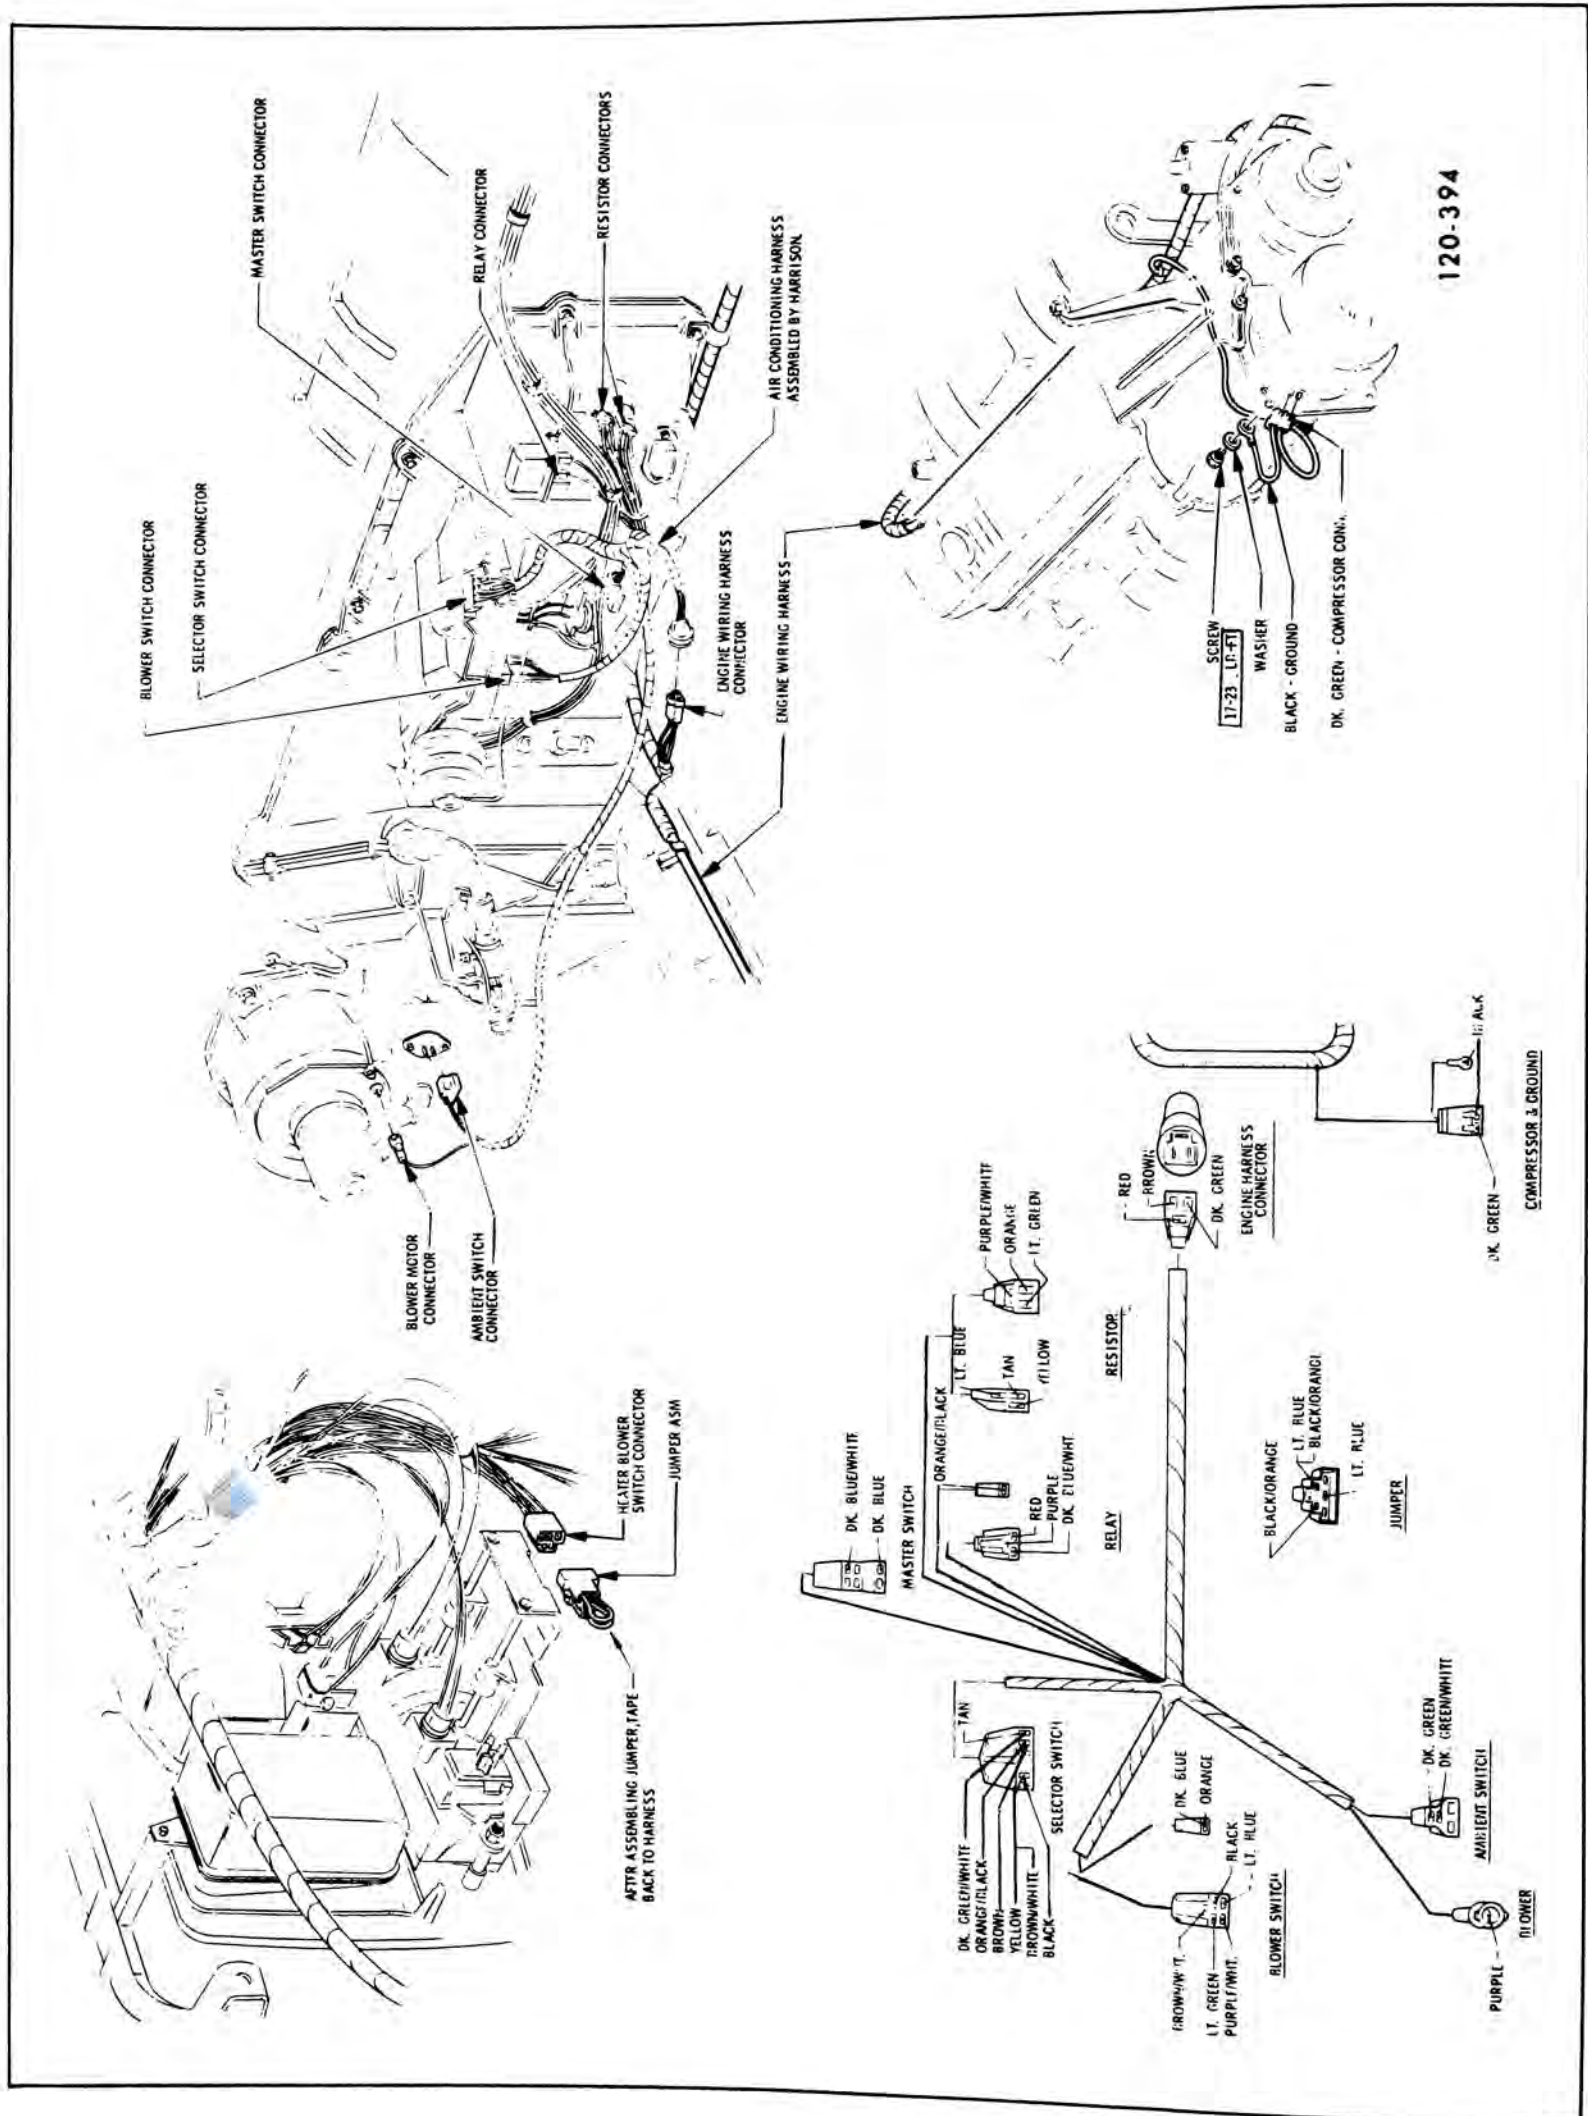

120-394

Figure 120-84—Automatic Air Conditioner Wiring - Riviera