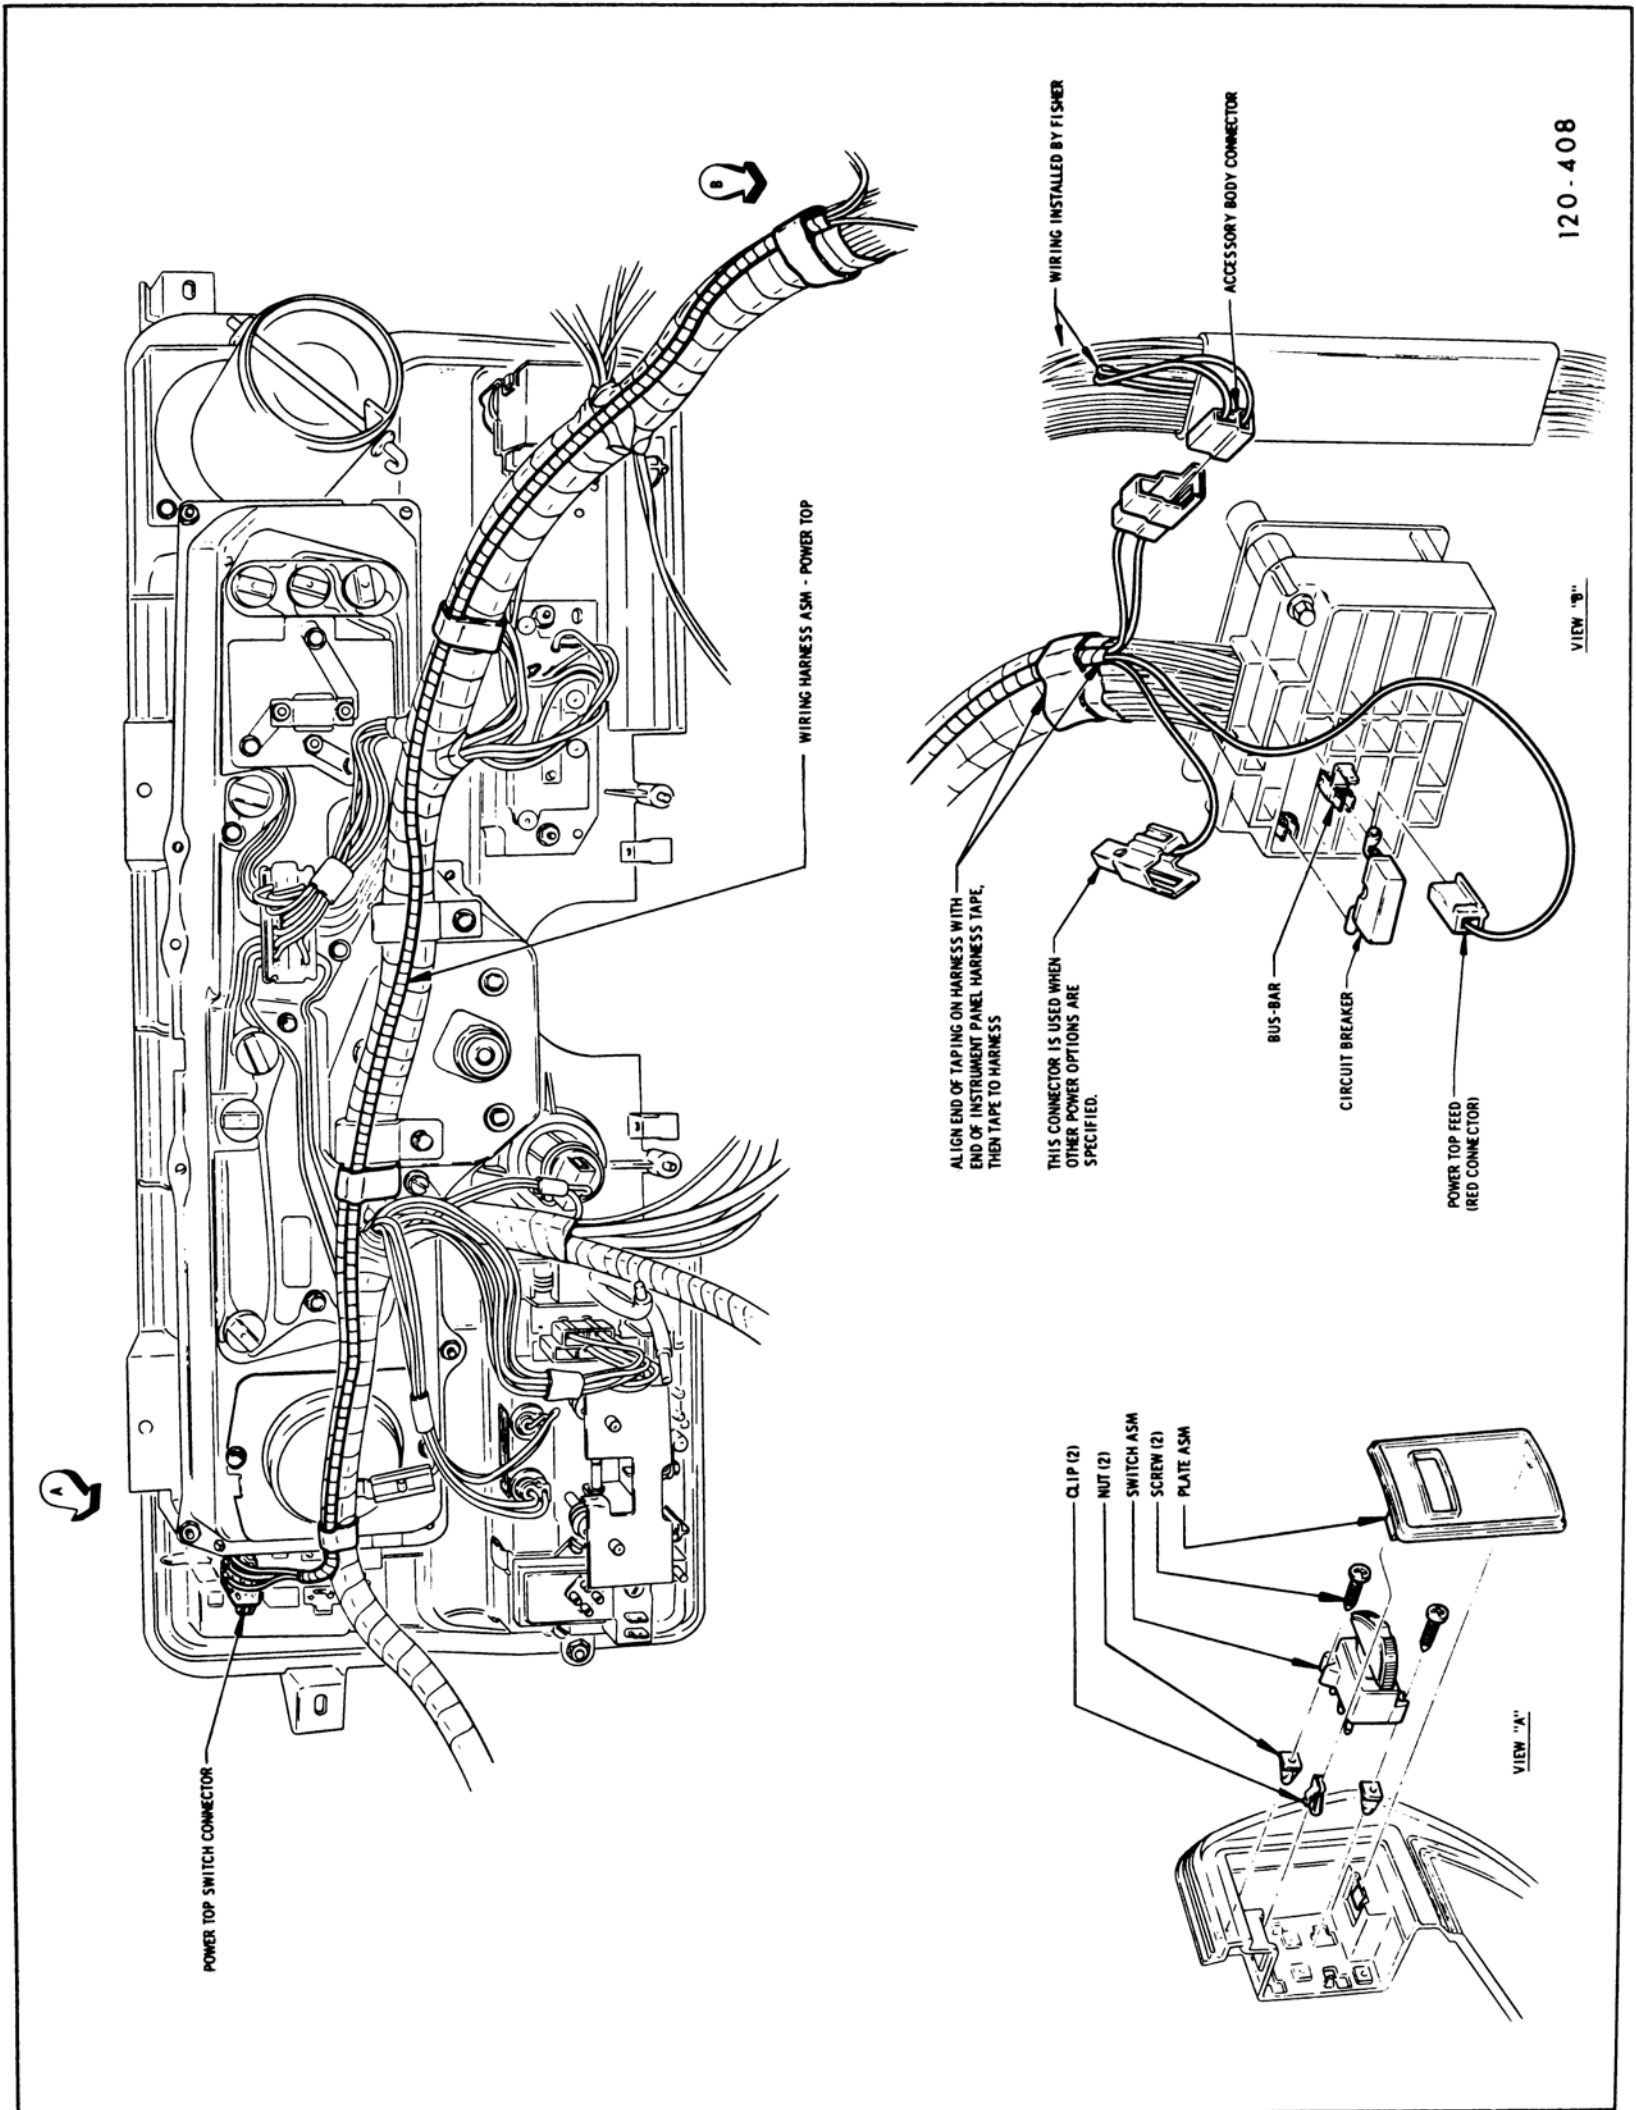

SECTION H

WIRING CIRCUIT DIAGRAMS

CONTENTS

Division	Paragraph	Subject	Page
I		SPECIFICATION AND ADJUSTMENT:	
II		DESCRIPTION AND OPERATION:	
	120-31	Description of Circuit Diagrams and Fuse Block	120-72

DIVISION II

Figure 120-91—Six-Way Power Seat Wiring Diagram

12-397

Figure 120-92—Back-Up Light Wiring Diagram

Figure 120-93—Cornering Light Wiring Diagram

Figure 120-94—Cornering Lamp Installation - LeSabre, Wildcat and Electra

Figure 120-95—Cornering Lamp Installation - Riviera

Figure 120-96—Console Wiring 43-44000 Series

Figure 120-97—Tachometer Wiring 43-44000 Series

Figure 120-98—Console Illumination Wiring - Wildcat

Figure 120-99—Console Neutral Safety and Tachometer Wiring - Wildcat

Figure 120-100—Console Wiring - Riviera

Figure 120-101—Rear Window Defroster Wiring Diagram

Figure 120-102—Rear Window Defroster Installation 43-44000 Series

Figure 120-103—Power Top Wiring 44000 Series

Figure 120-104—Power Top Wiring - LeSabre, Wildcat and Electra