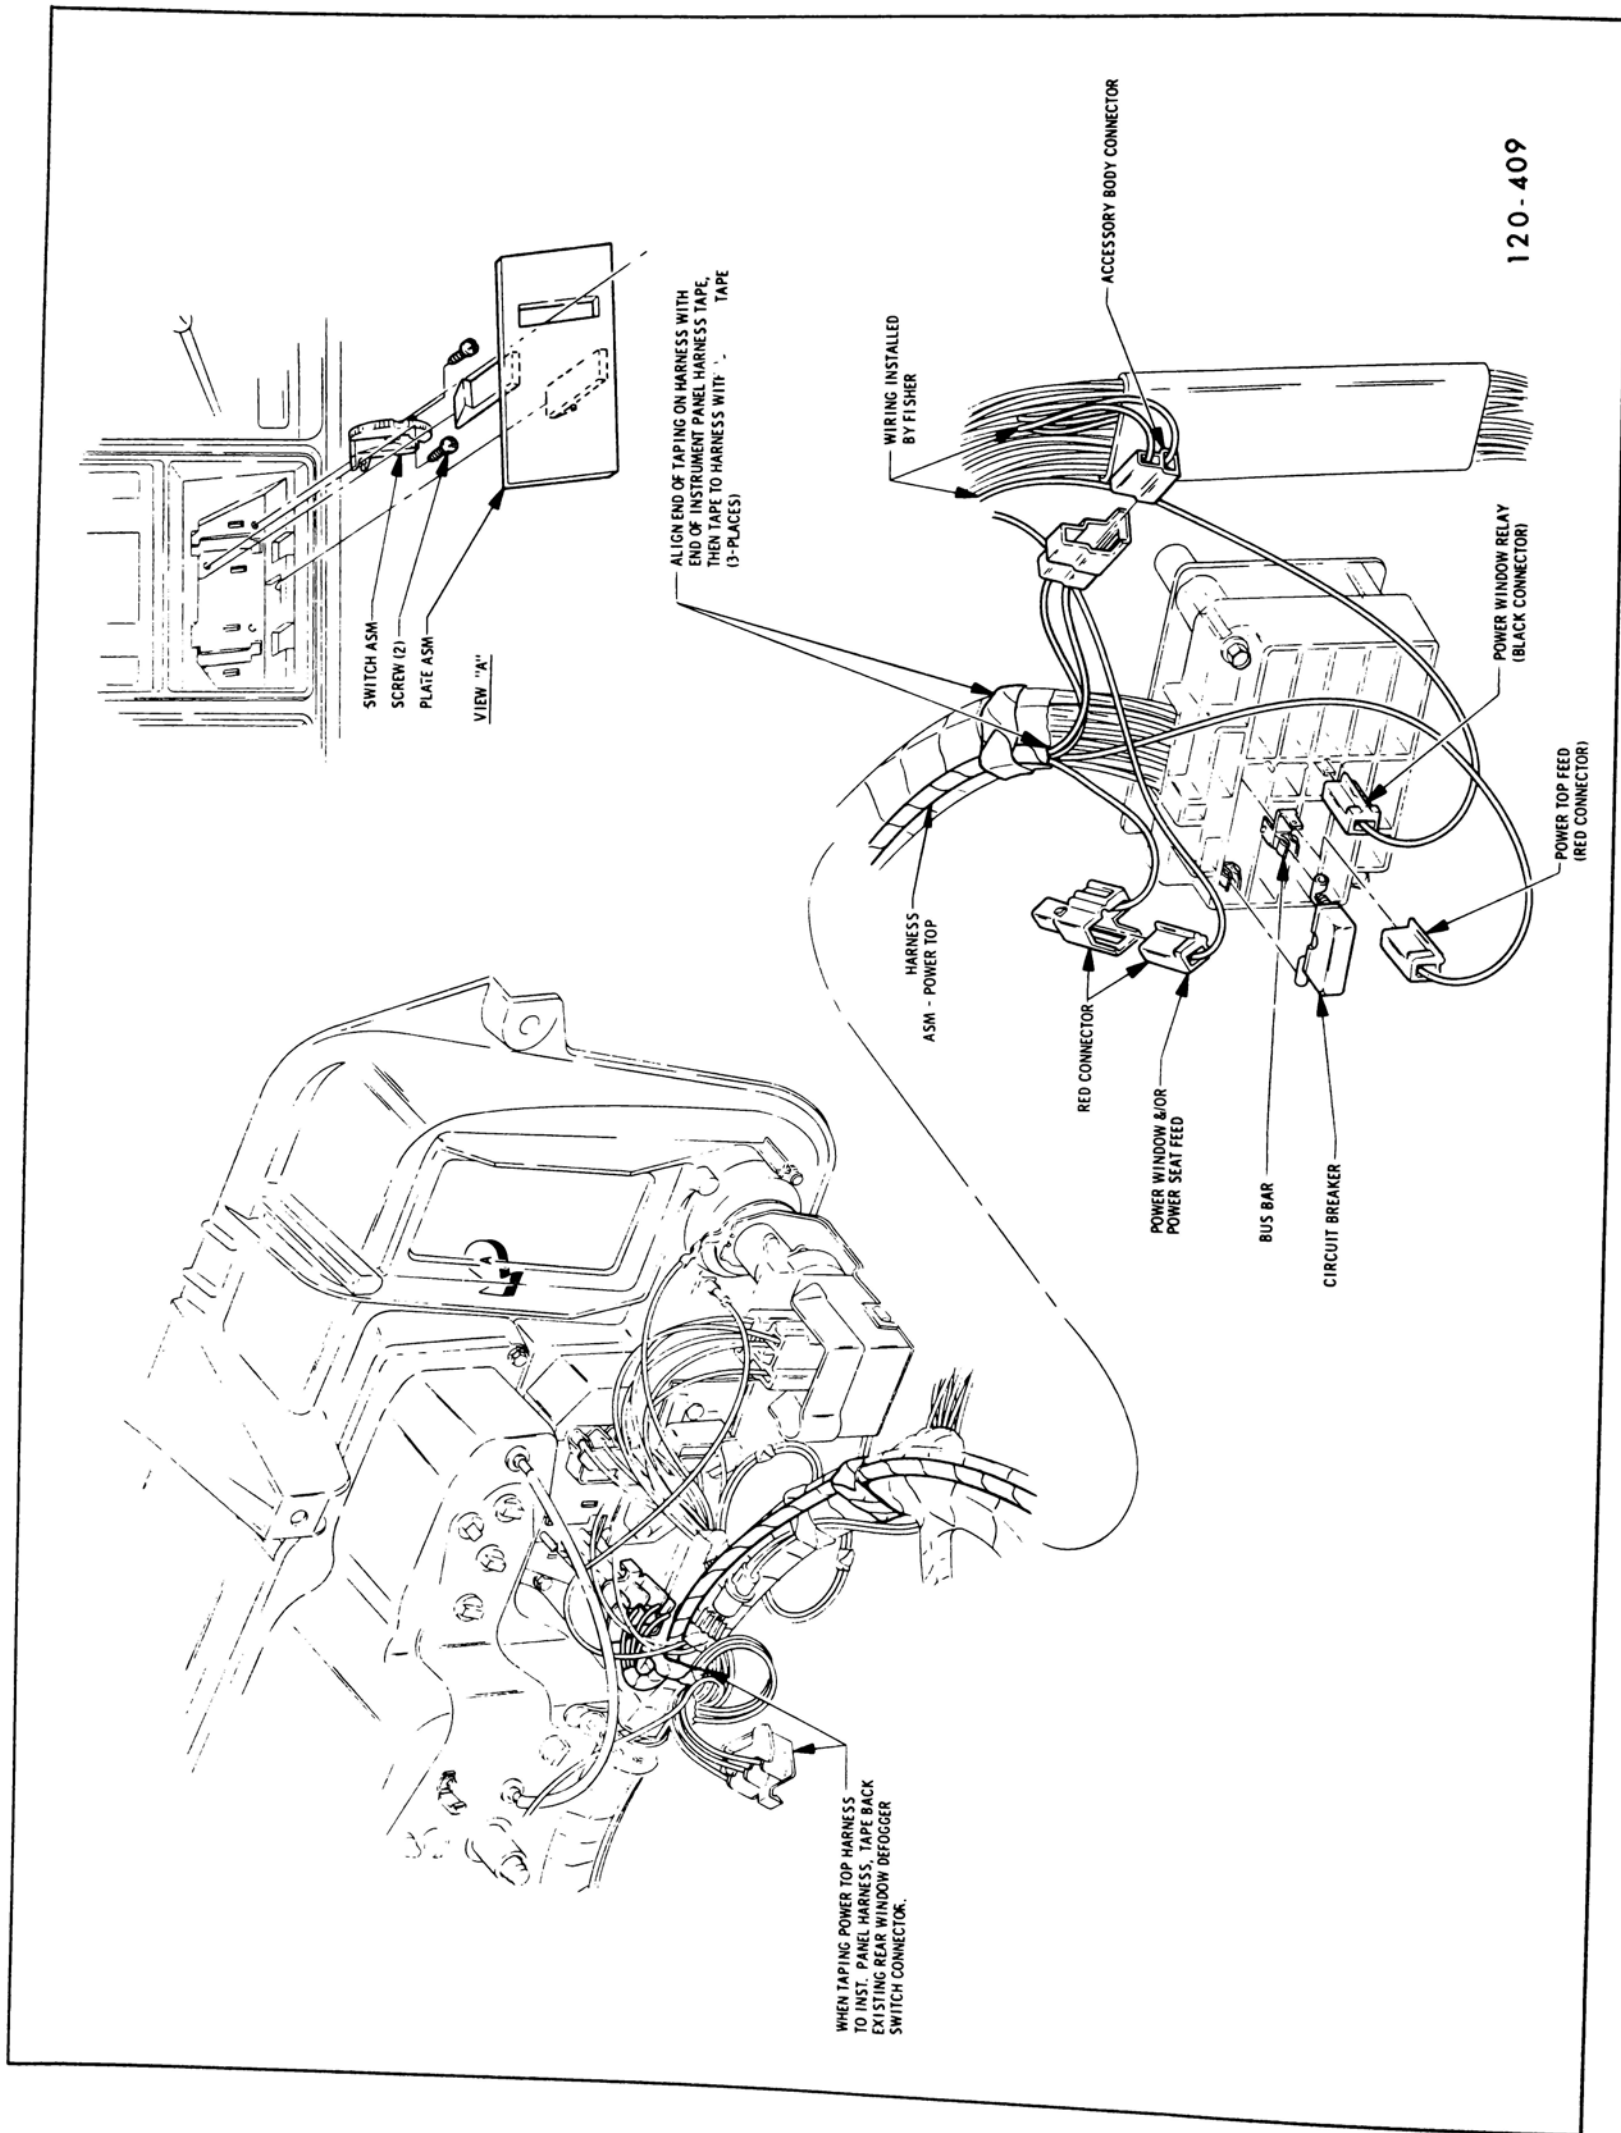

SECTION H

WIRING CIRCUIT DIAGRAMS

CONTENTS

Division	Paragraph	Subject	Page
I		SPECIFICATION AND ADJUSTMENT:	
II		DESCRIPTION AND OPERATION:	
	120-31	Description of Circuit Diagrams and Fuse Block	120-72

DIVISION II

DESCRIPTION AND OPERATION

120-31 DESCRIPTION OF CIRCUIT DIAGRAMS AND FUSE BLOCK

This section contains pictorial and schematic wiring circuit diagrams for complete car. For more detailed body wiring diagrams showing the routing of the wires and the location of the switches, connectors and retaining clips - see the Fisher Body Service Manual.

Figure 120-95—Cornering Lamp Installation - Riviera

Figure 120-96—Console Wiring 43-44000 Series

Figure 120-97—Tachometer Wiring 43-44000 Series

Figure 120-98—Console Illumination Wiring - Wildcat

Figure 120-99—Console Neutral Safety and Tachometer Wiring - Wildcat

Figure 120-100—Console Wiring - Riviera

Figure 120-101—Rear Window Defroster Wiring Diagram

Figure 120-102—Rear Window Defroster Installation 43-44000 Series

Figure 120-103—Power Top Wiring 44000 Series

Figure 120-104—Power Top Wiring - LeSabre, Wildcat and Electra