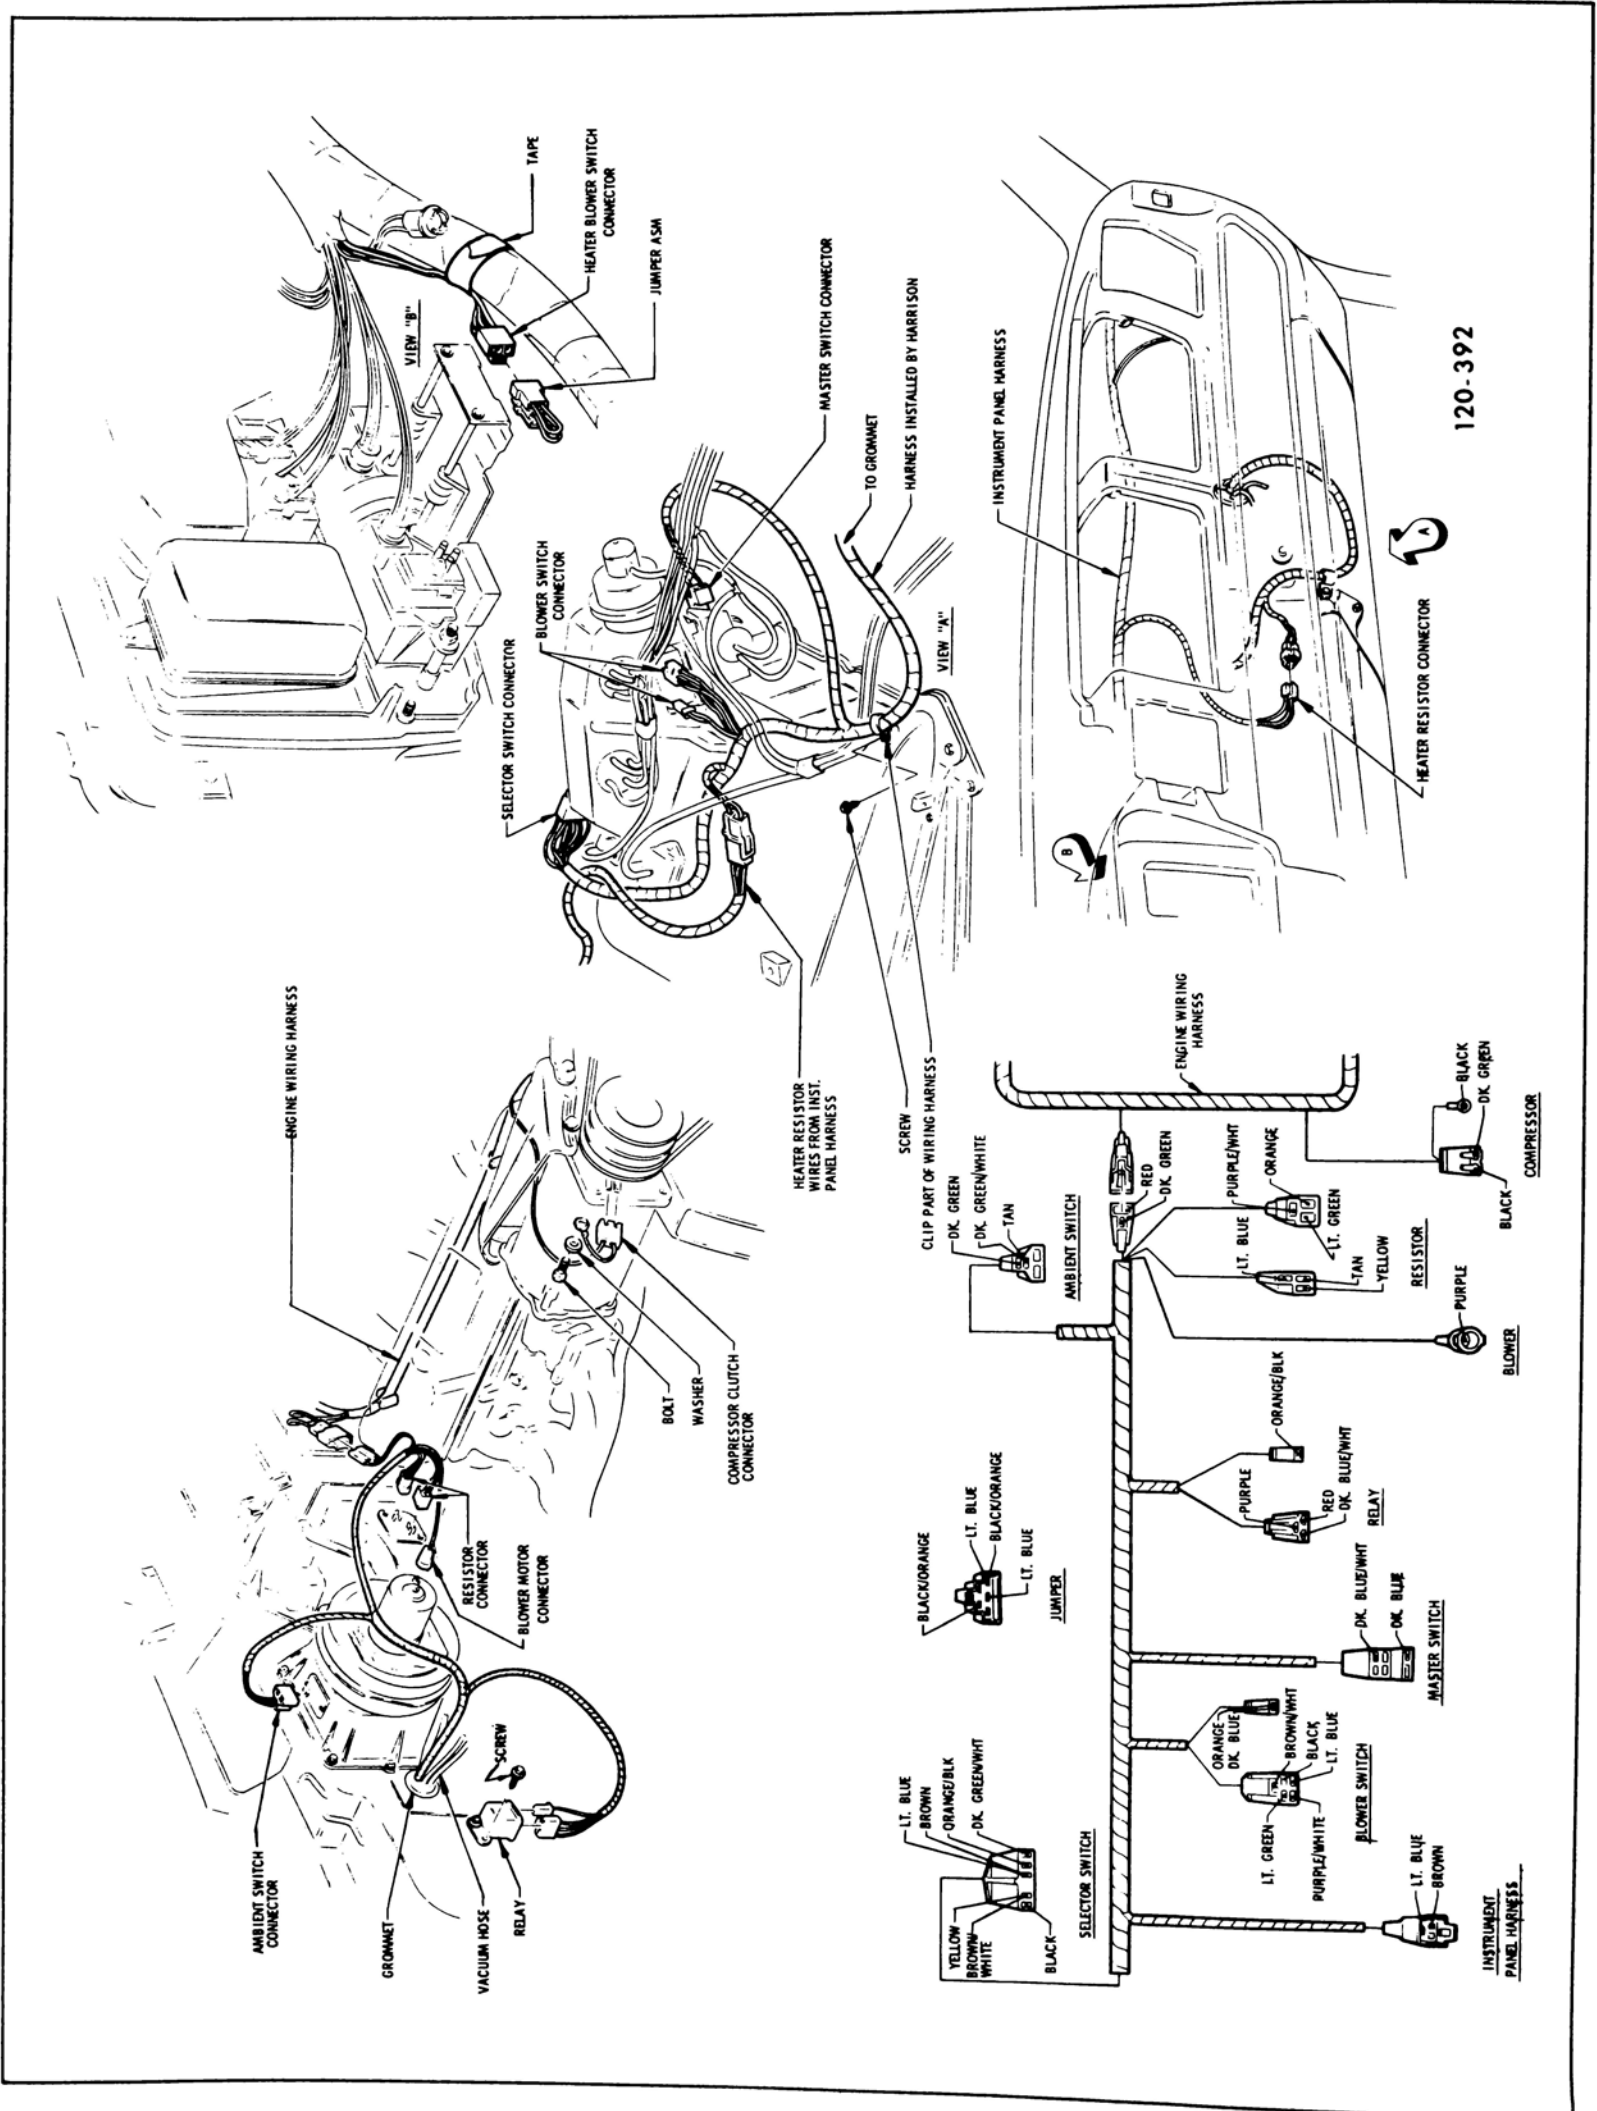

120-392

Figure 120-82—Automatic Air Conditioner Wiring - LeSabre, Wildcat and Electra