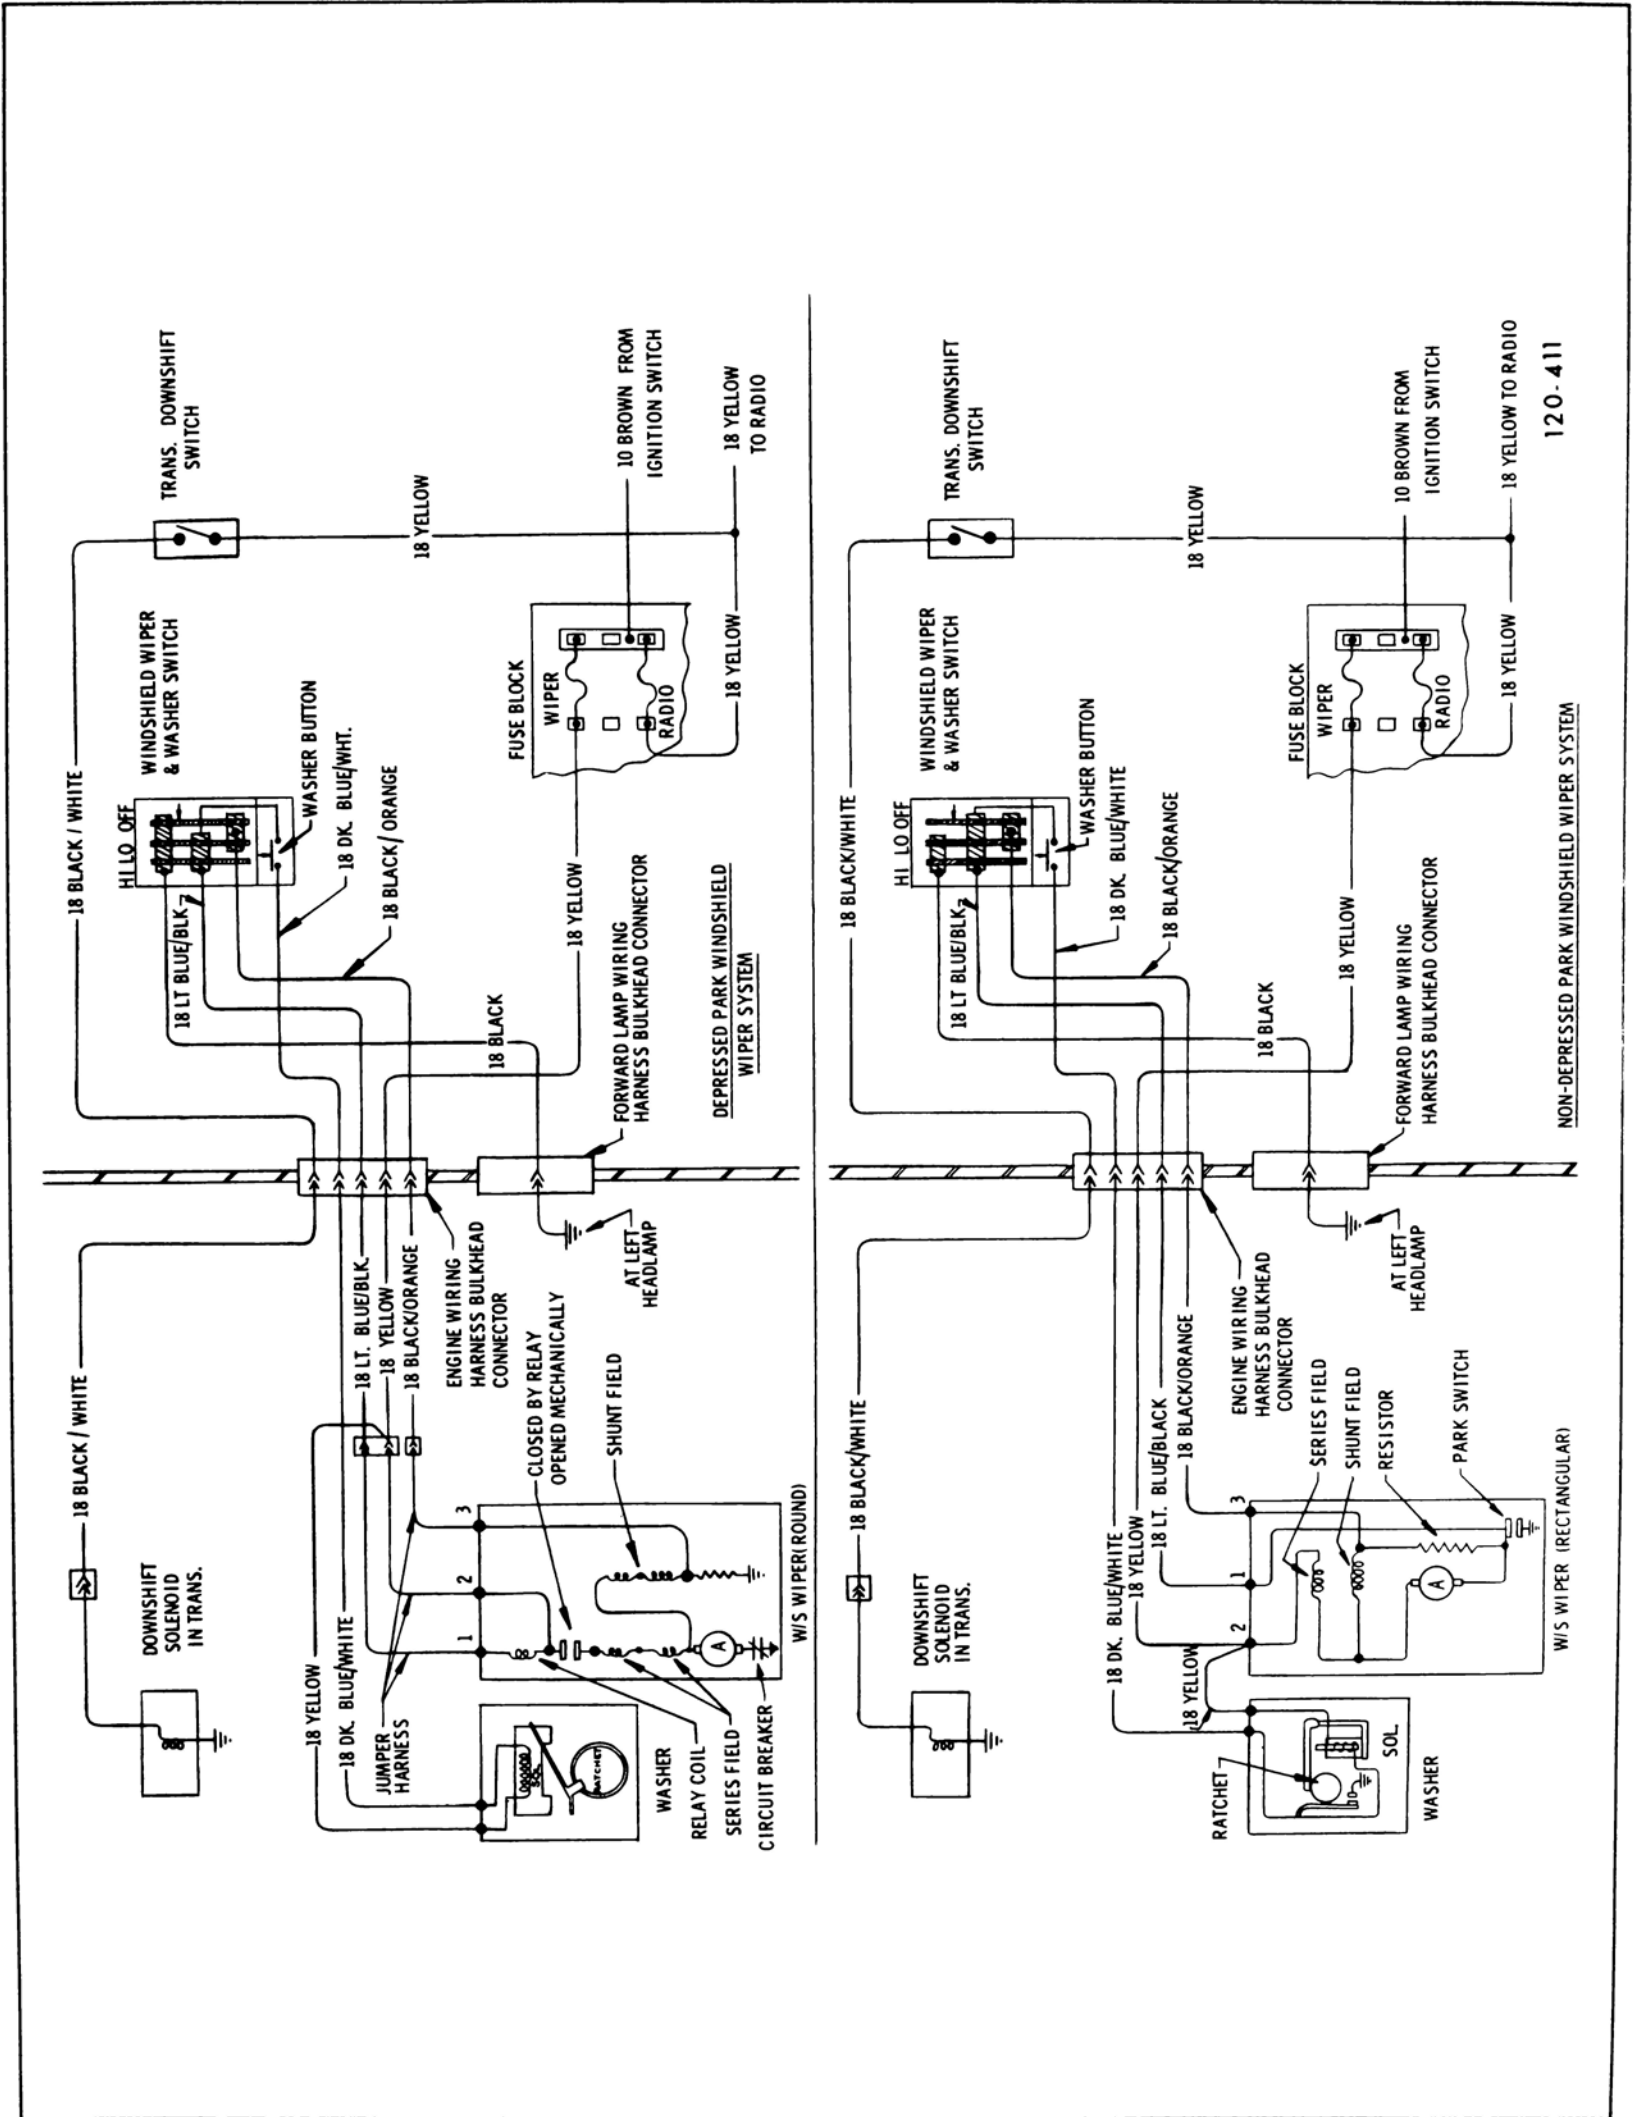

SECTION H

WIRING CIRCUIT DIAGRAMS

CONTENTS

Division	Paragraph	Subject	Page
I		SPECIFICATION AND ADJUSTMENT:	
II		DESCRIPTION AND OPERATION:	
	120-31	Description of Circuit Diagrams and Fuse Block	120-72

DIVISION II

DESCRIPTION AND OPERATION

120-31 DESCRIPTION OF CIRCUIT DIAGRAMS AND FUSE BLOCK

This section contains pictorial and schematic wiring circuit diagrams for complete car. For more detailed body wiring diagrams showing the routing of the wires and the location of the switches, connectors and retaining clips - see the Fisher Body Service Manual.

Figure 120-106—Power Tailgate Window Wiring - Special Deluxe and Sport Wagon

Figure 120-107—Wiper and Transmission Downshift Switch Wiring Diagram 43-44000 Series

120-136 WIRING DIAGRAMS

120-412

Figure 120-108—Wiper and Transmission Downshift Switch Wiring Diagram - LeSabre, Wildcat, Electra and Riviera

Figure 120-109—Four Note Horn Installation - LeSabre, Wildcat and Electro

Figure 120-110—Four Note Horn Installation - Riviera

Figure 120-111—Electrical System Special Tools