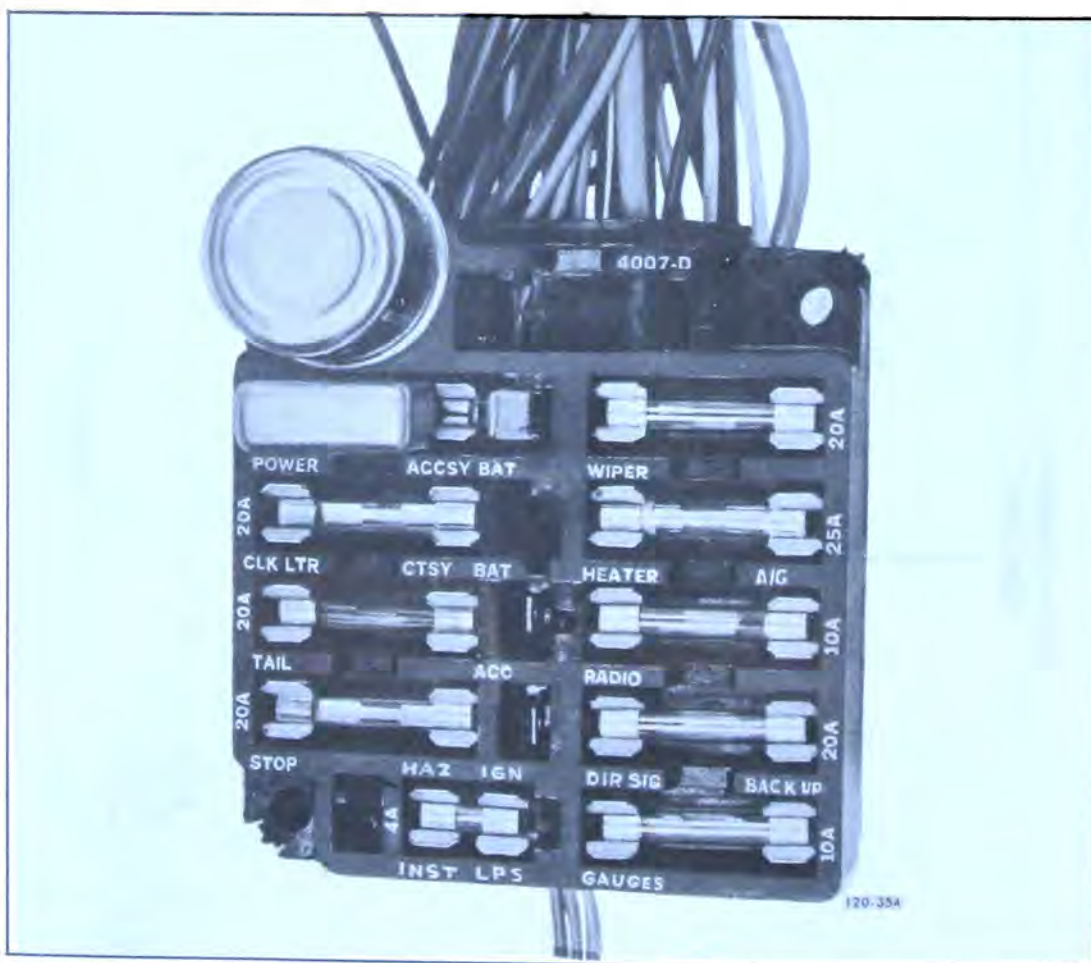

A central fuse block is mounted on the cowl under the left side of the instrument panel. This fuse block serves as a convenient junction point for a number of circuits, provides a mounting for the hazard warning flasher, and contains most of the fuses.

To simplify replacement of the wiring, the circuits to the rear of the cowl are grouped in one harness and the circuits forward of the cowl are grouped in another.

The instrument panel wiring harness ends in a multiple connector which is held in the cowl. The engine compartment wiring har-

nesses plug into this connector at the cowl. This type of connector aids in tracing down electrical troubles.

Figure 120-44—Fuse Block - All Series

Figure 120-50—Forward Lamp Wiring 43-44000 Series

120-362