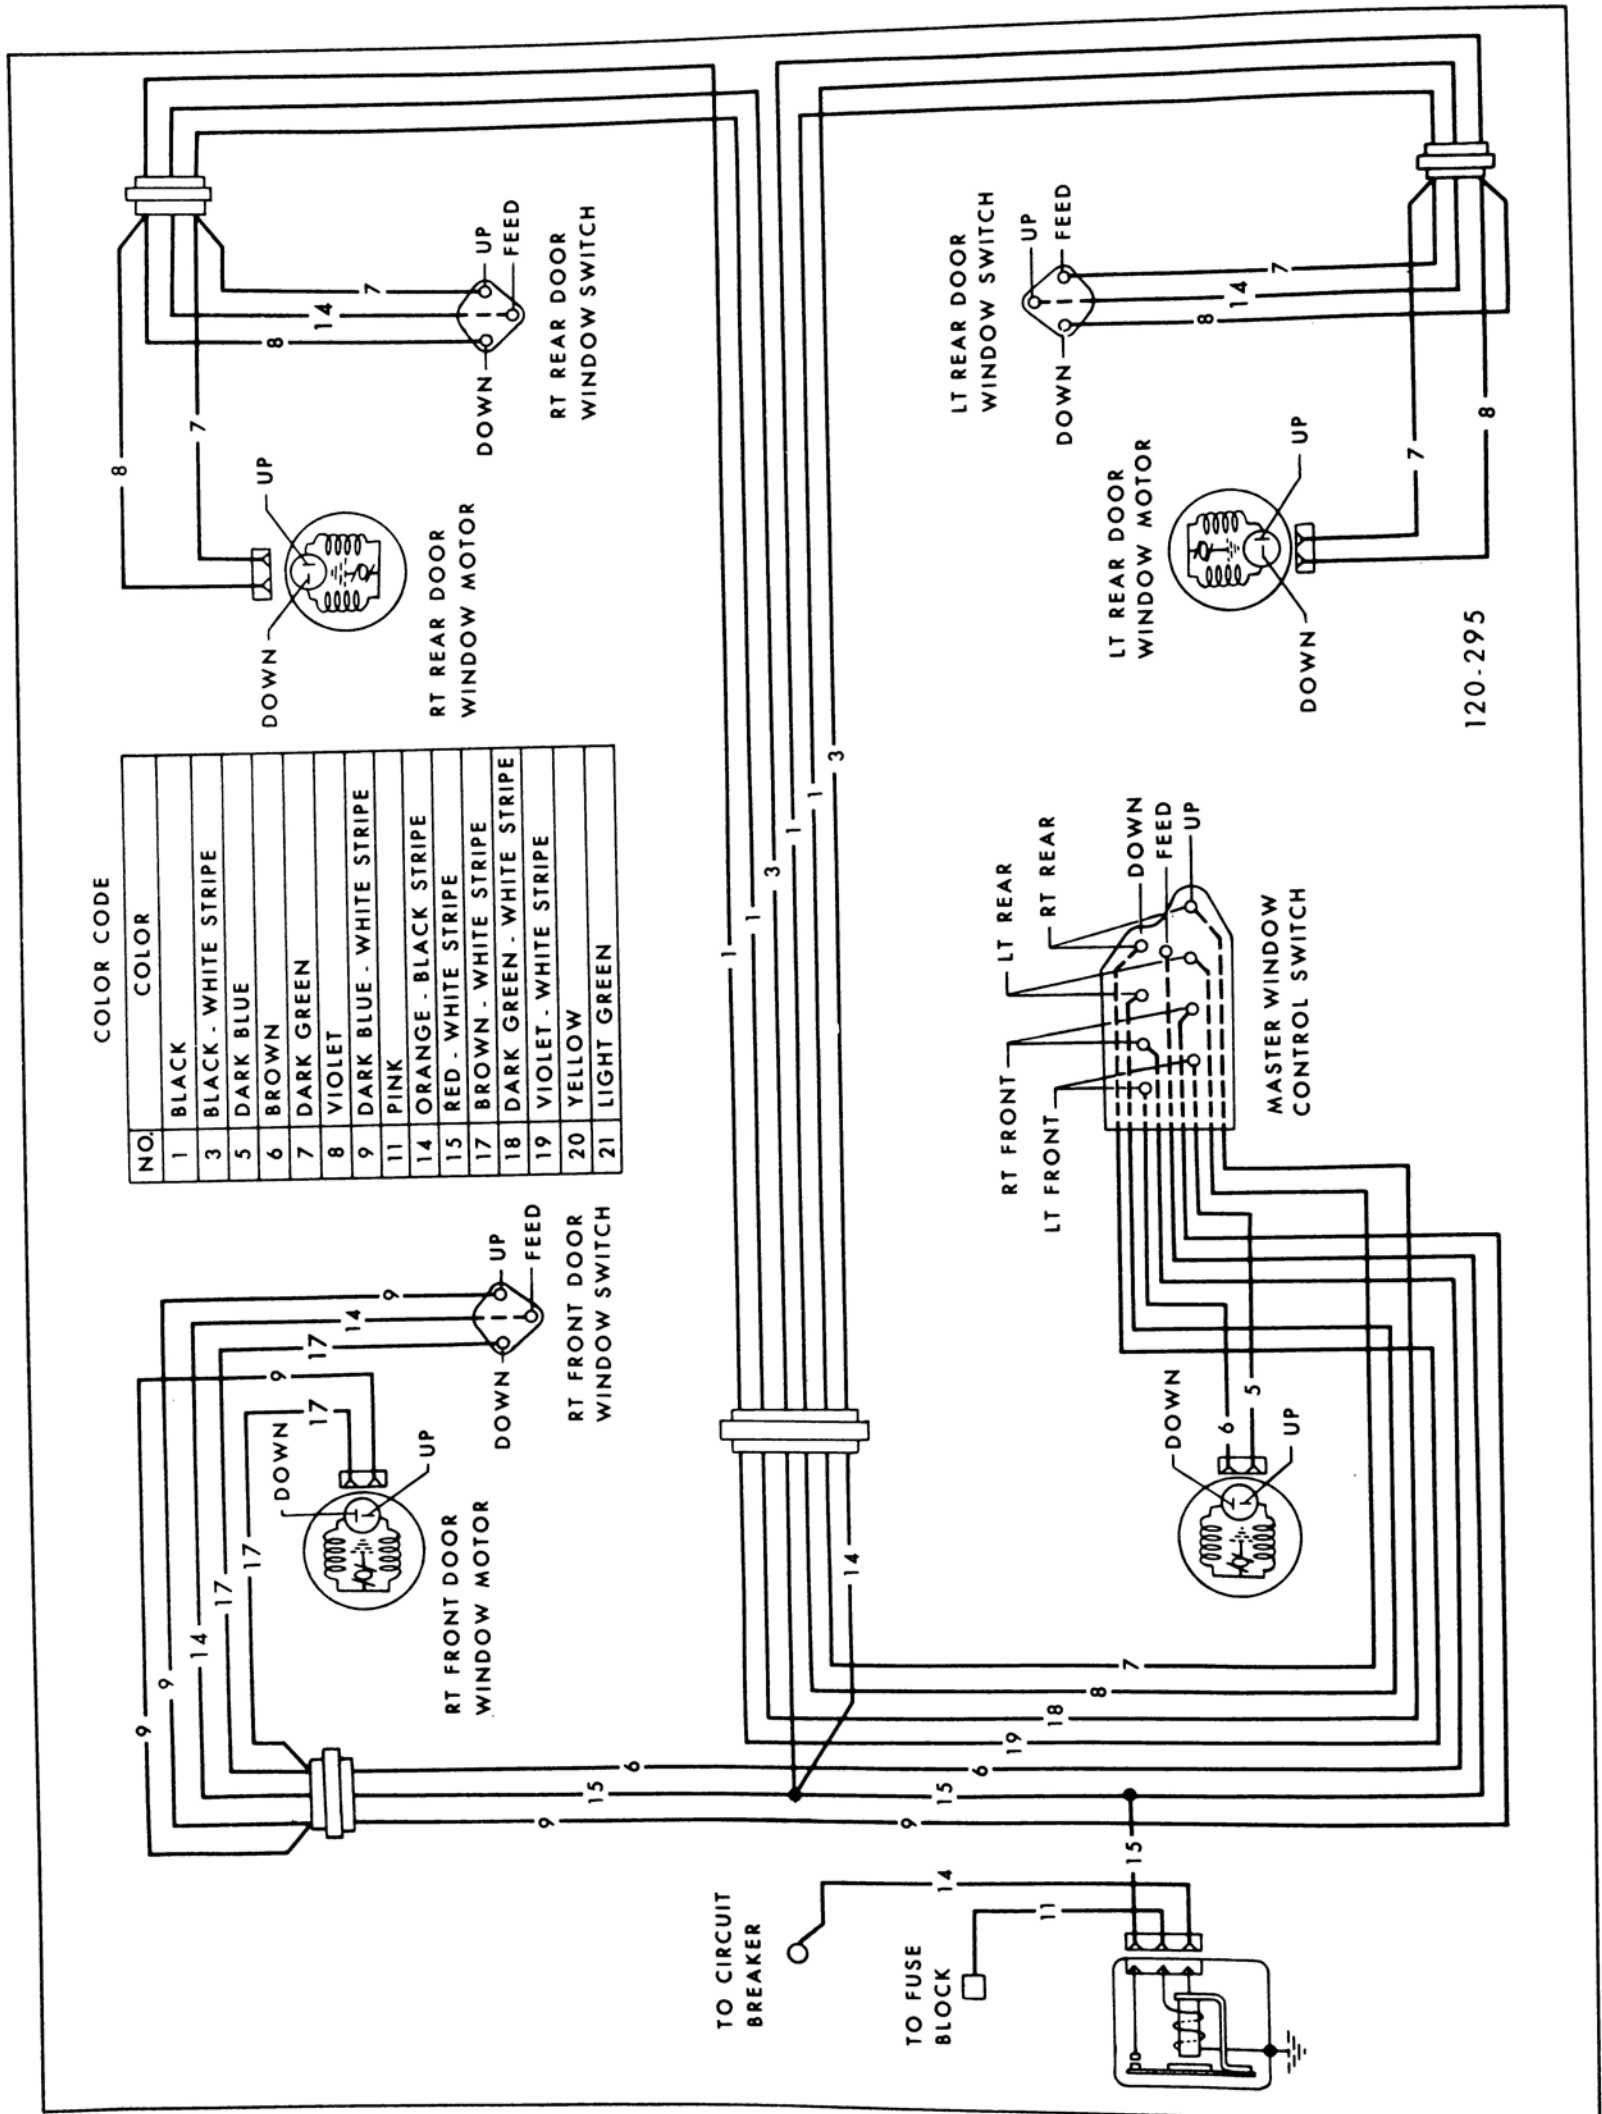

SECTION H

WIRING CIRCUIT DIAGRAMS

CONTENTS

Division	Paragraph	Subject	Page
I		SPECIFICATION AND ADJUSTMENT:	
II		DESCRIPTION AND OPERATION:	
	120-31	Description of Circuit Diagrams and Fuse Block	120-72

DIVISION II

Figure 120-87—Power Window Wiring Diagram 43-44000 Series

120-116 WIRING DIAGRAMS

Figure 120-88—Power Window Wiring Diagram - LeSabre, Wildcat and Electra

Figure 120-89—Power Window Wiring Diagram - Riviera

Figure 120-91—Six-Way Power Seat Wiring Diagram

12-397

Figure 120-92—Back-Up Light Wiring Diagram

Figure 120-93—Cornering Light Wiring Diagram

Figure 120-94—Cornering Lamp Installation - LeSabre, Wildcat and Electra