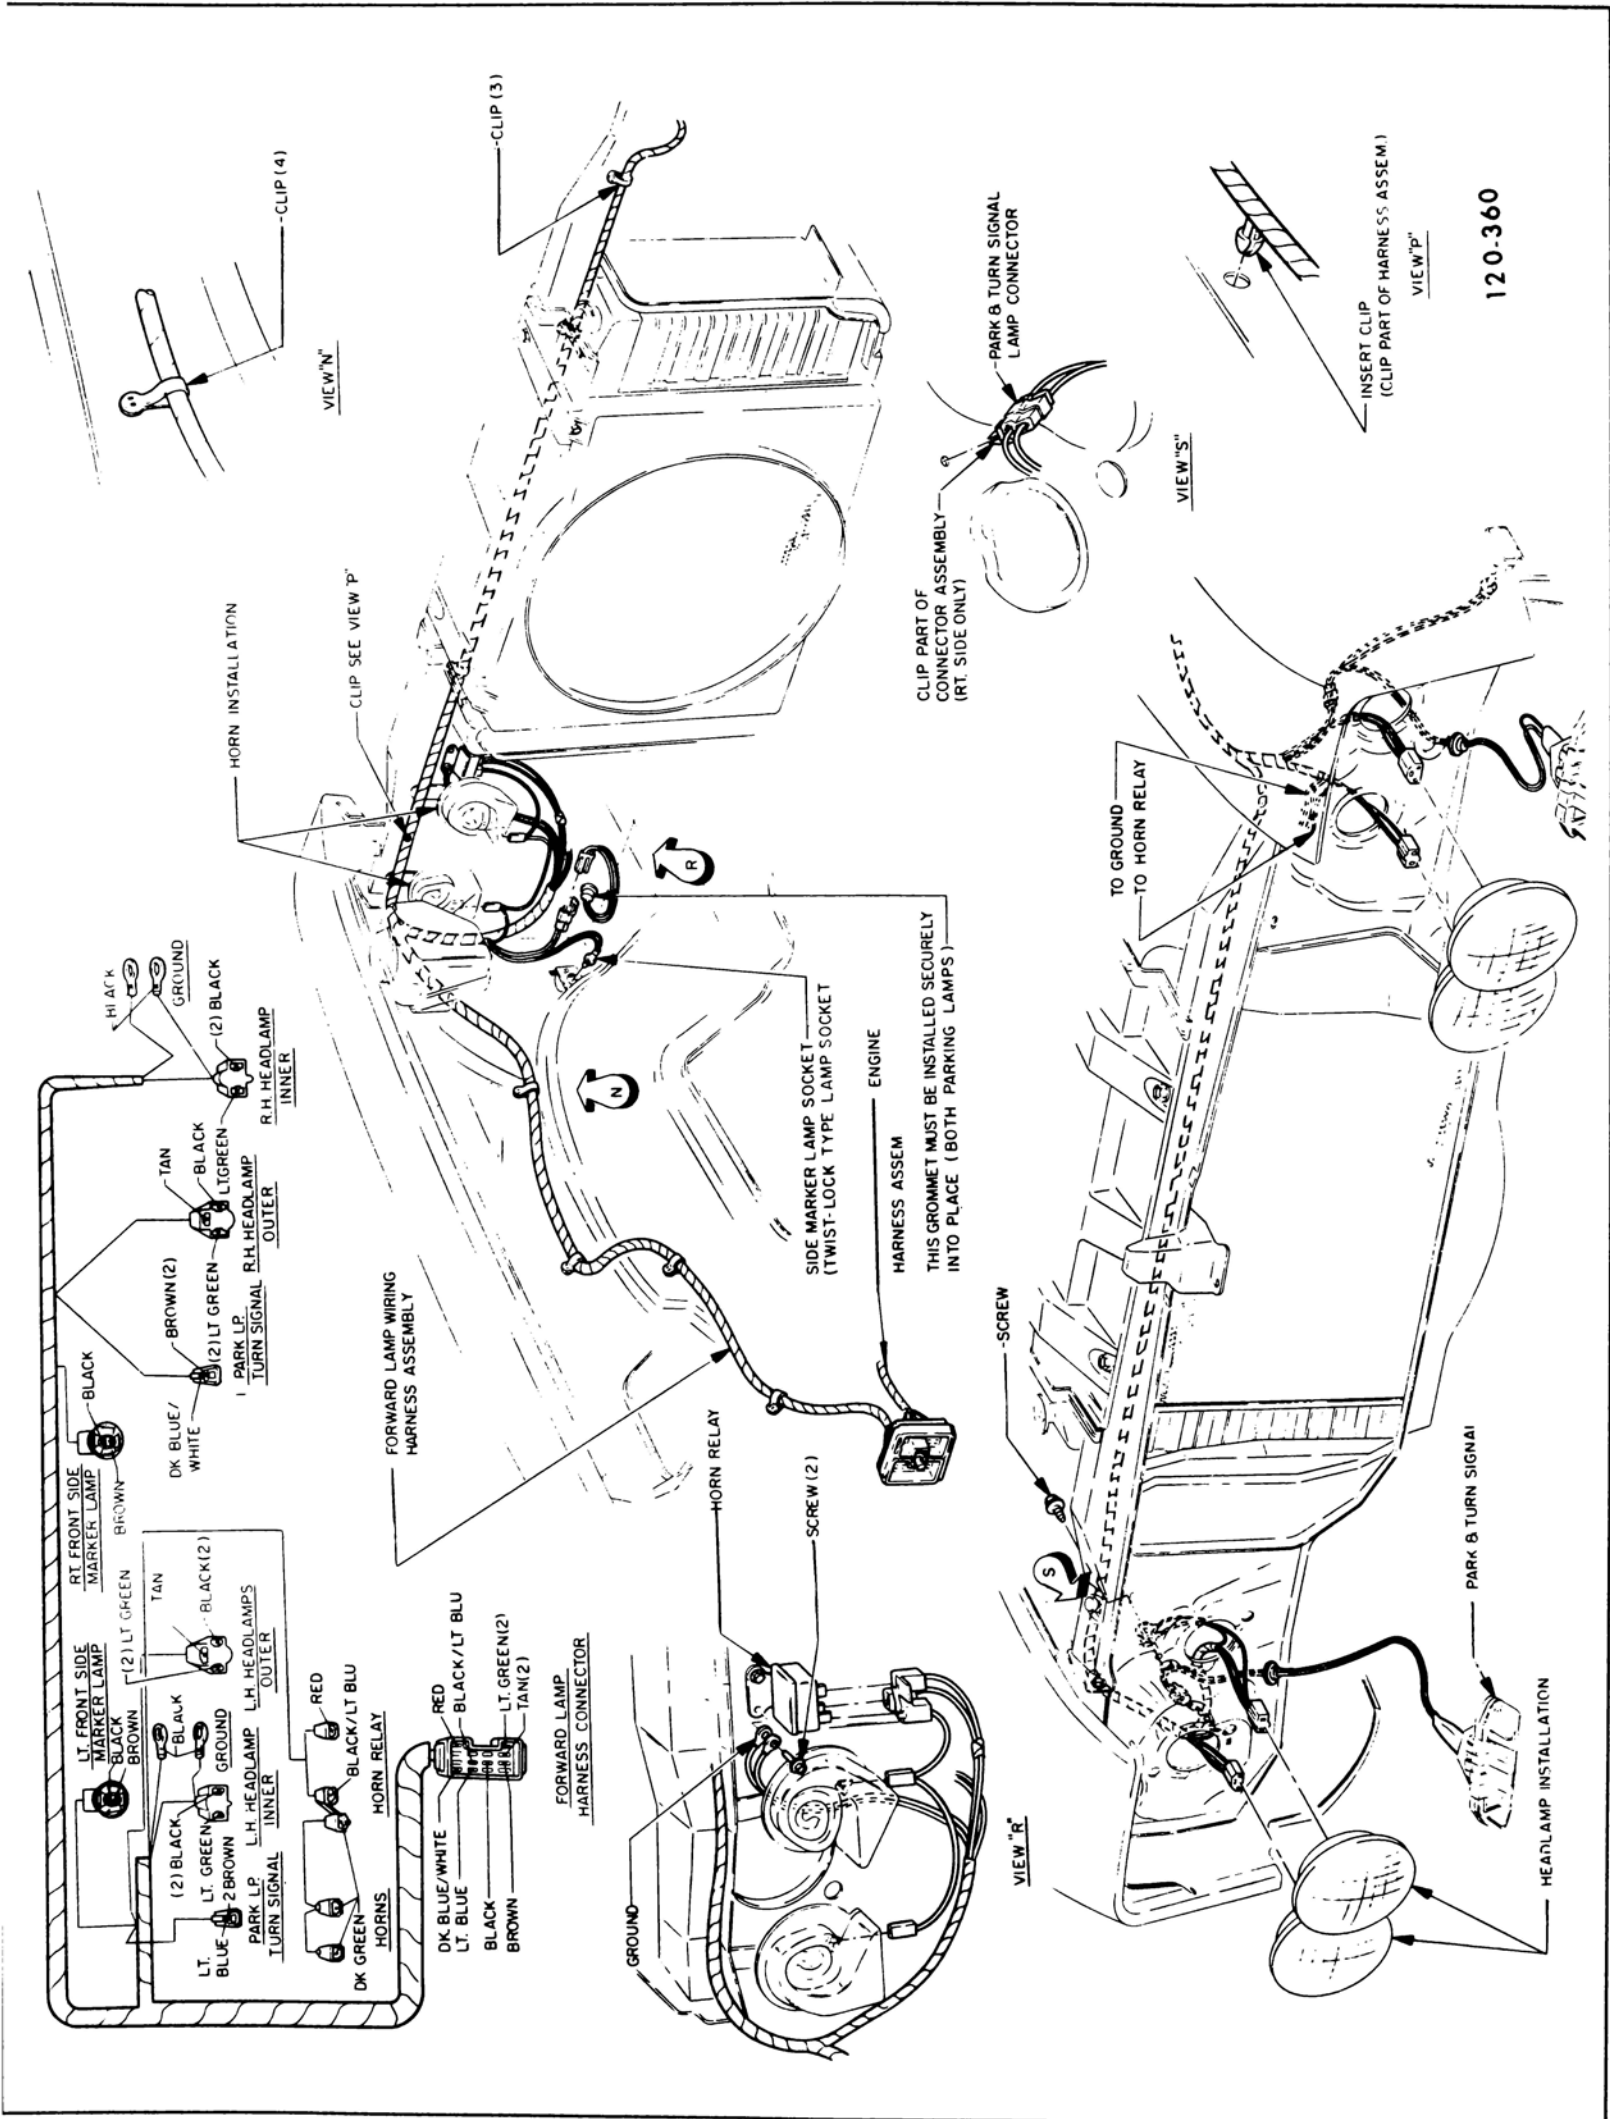

DESCRIPTION AND OPERATION

120-31 DESCRIPTION OF CIRCUIT DIAGRAMS AND FUSE BLOCK

This section contains pictorial and schematic wiring circuit diagrams for complete car. For more detailed body wiring diagrams showing the routing of the wires and the location of the switches, connectors and retaining clips - see the Fisher Body Service Manual.

A central fuse block is mounted on the cowl under the left side of the instrument panel. This fuse block serves as a convenient junction point for a number of circuits, provides a mounting for the hazard warning flasher, and contains most of the fuses.

To simplify replacement of the wiring, the circuits to the rear of the cowl are grouped in one harness and the circuits forward of the cowl are grouped in another.

The instrument panel wiring harness ends in a multiple connector which is held in the cowl. The engine compartment wiring har-

nesses plug into this connector at the cowl. This type of connector aids in tracing down electrical troubles.

Figure 120-44—Fuse Block - All Series

Figure 120-50—Forward Lamp Wiring 43-44000 Series

120-362