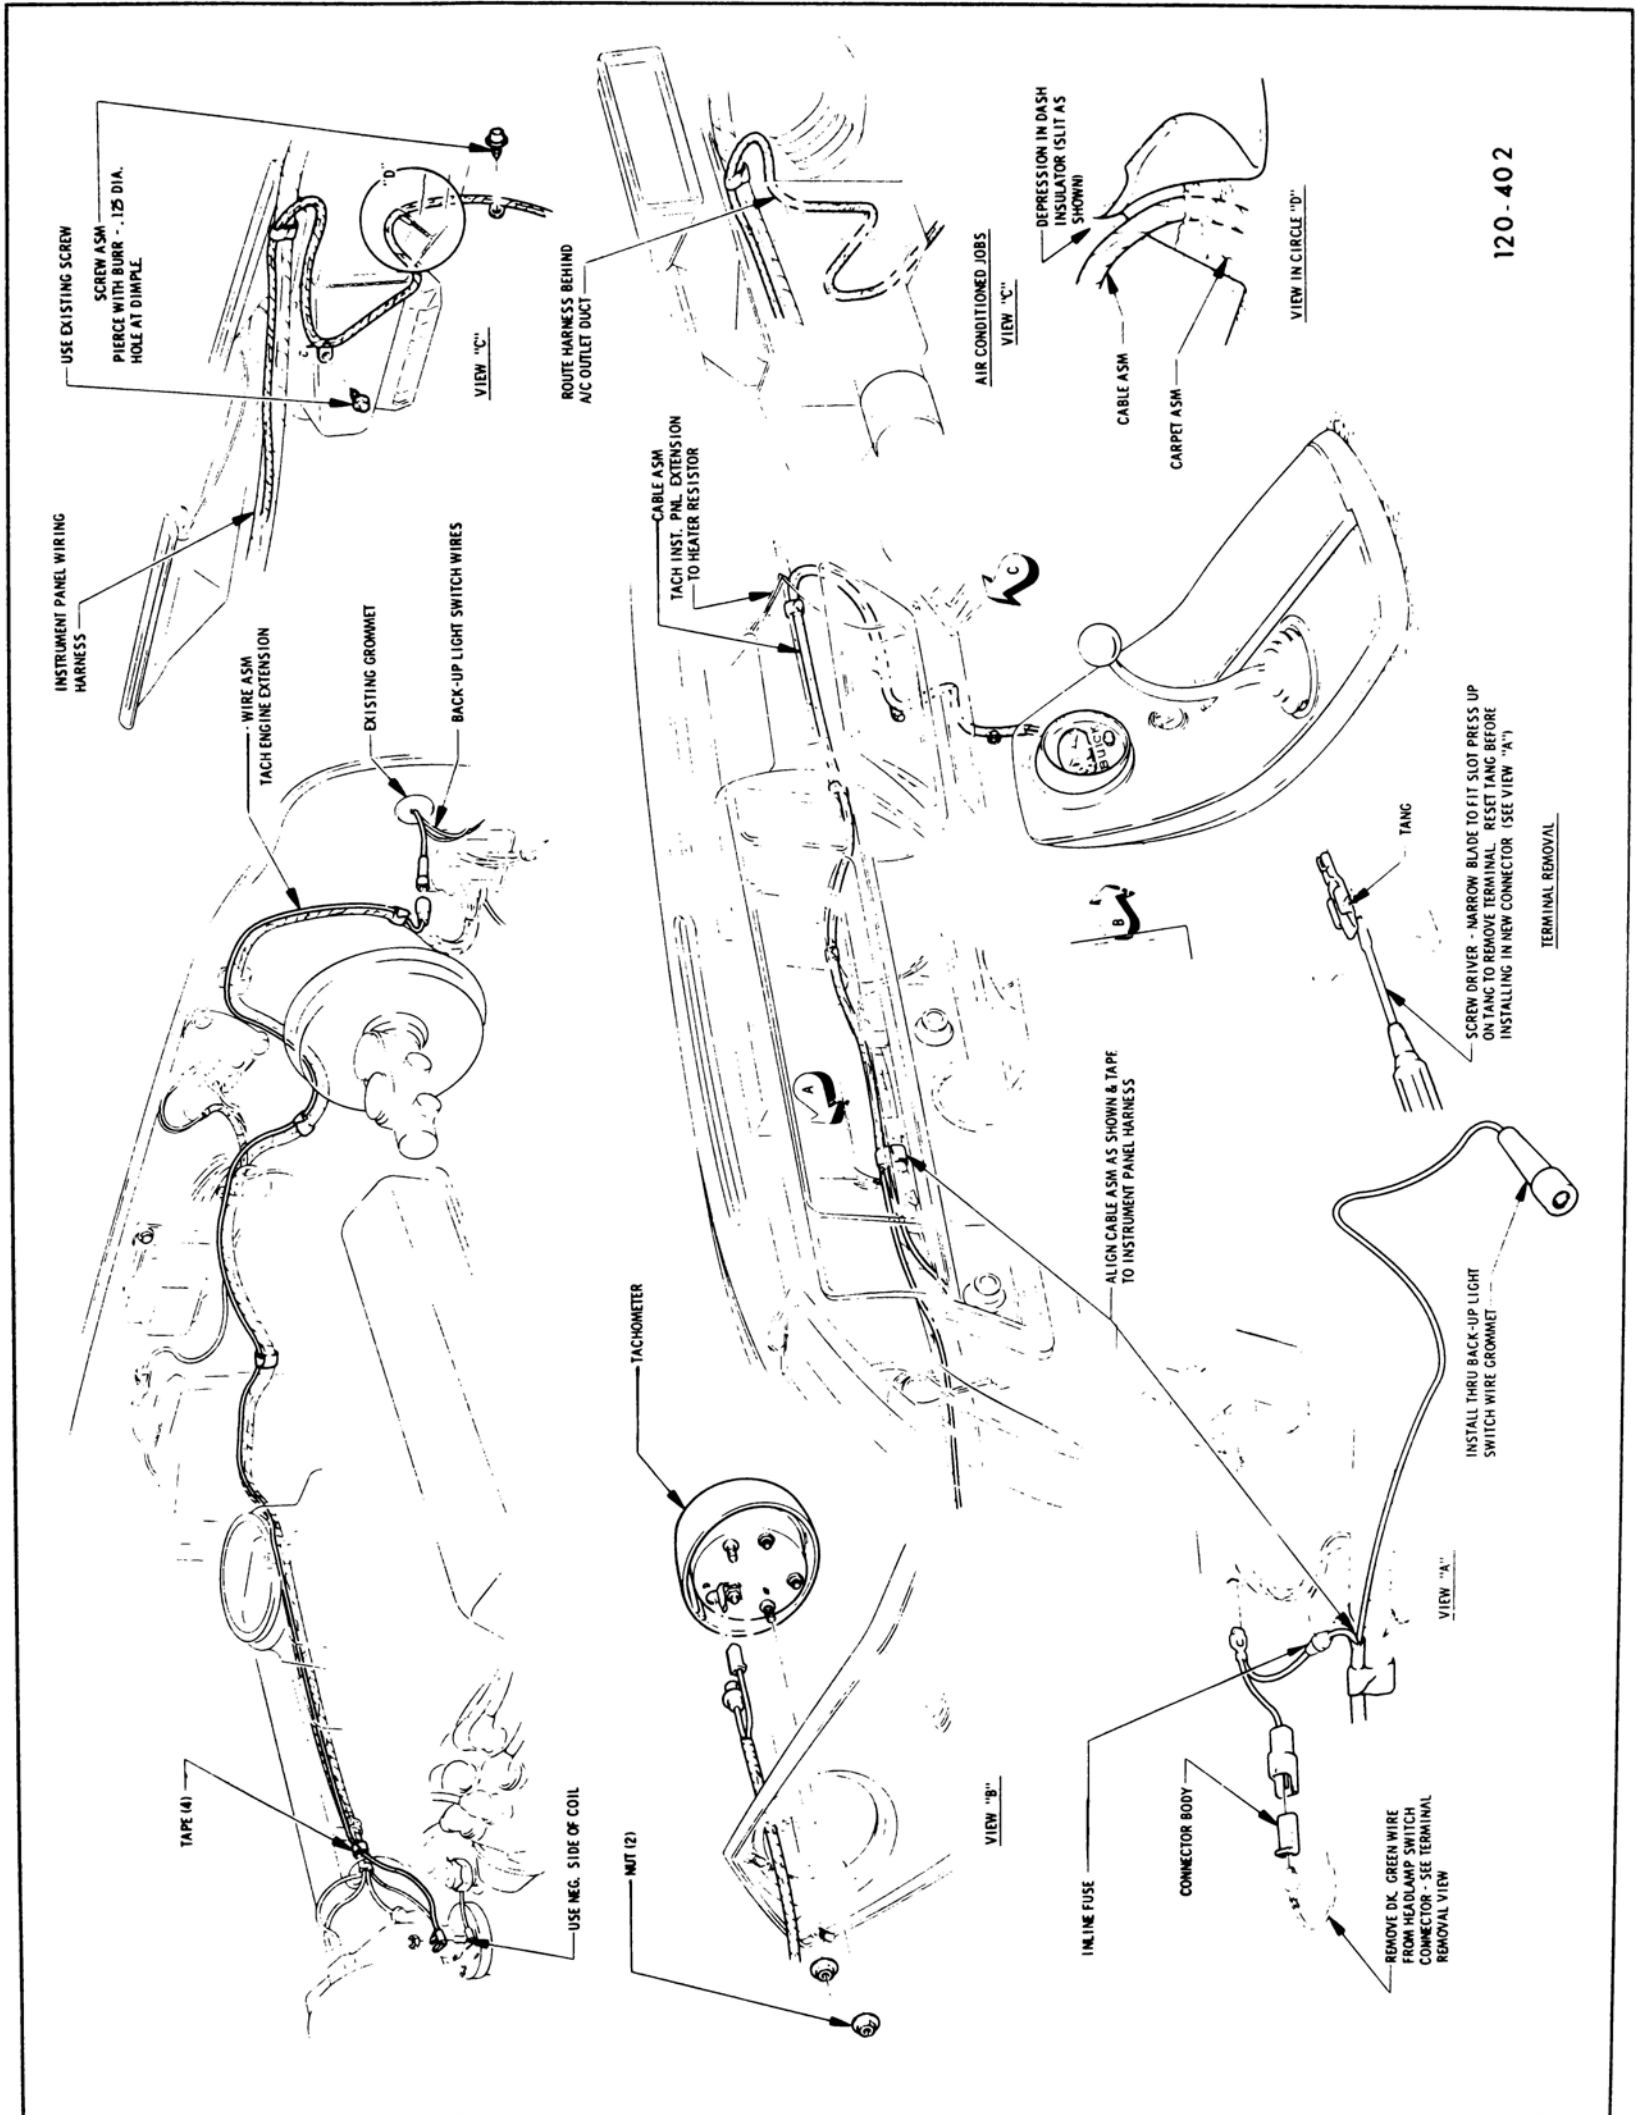

Figure 120-95—Cornering Lamp Installation - Riviera

Figure 120-96—Console Wiring 43-44000 Series

Figure 120-97—Tachometer Wiring 43-44000 Series

Figure 120-98—Console Illumination Wiring - Wildcat

Figure 120-99—Console Neutral Safety and Tachometer Wiring - Wildcat