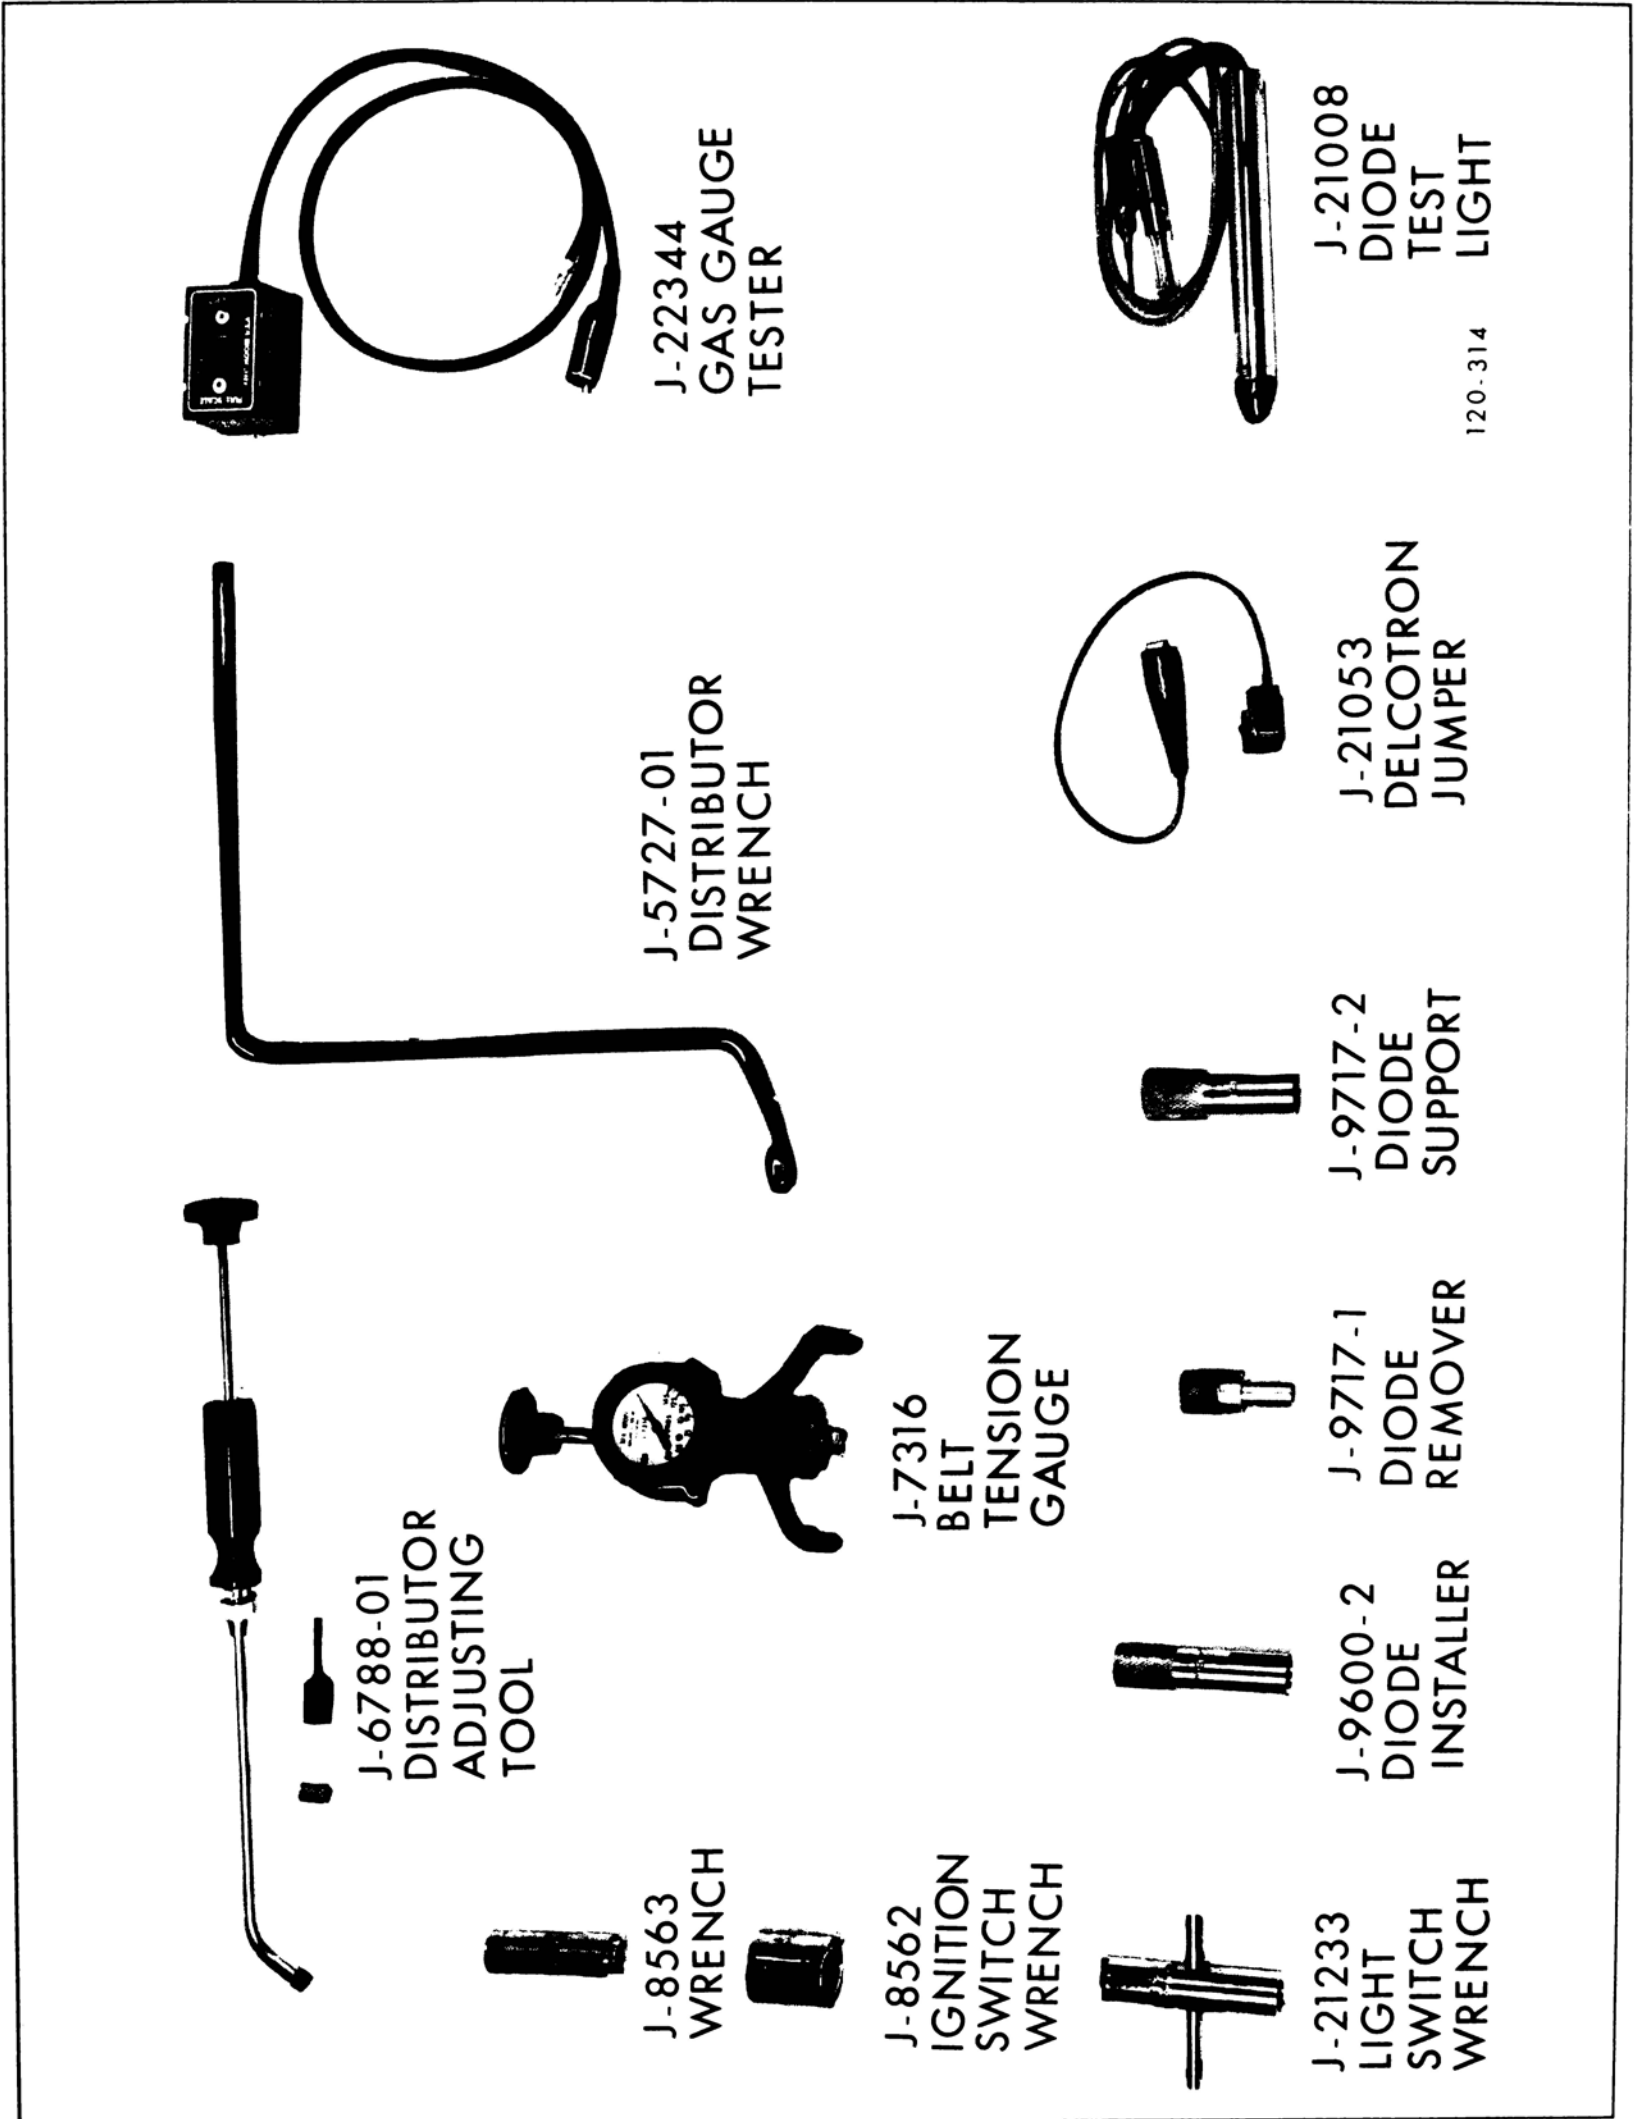

Figure 120-109—Four Note Horn Installation - LeSabre, Wildcat and Electro

Figure 120-110—Four Note Horn Installation - Riviera

Figure 120-111—Electrical System Special Tools