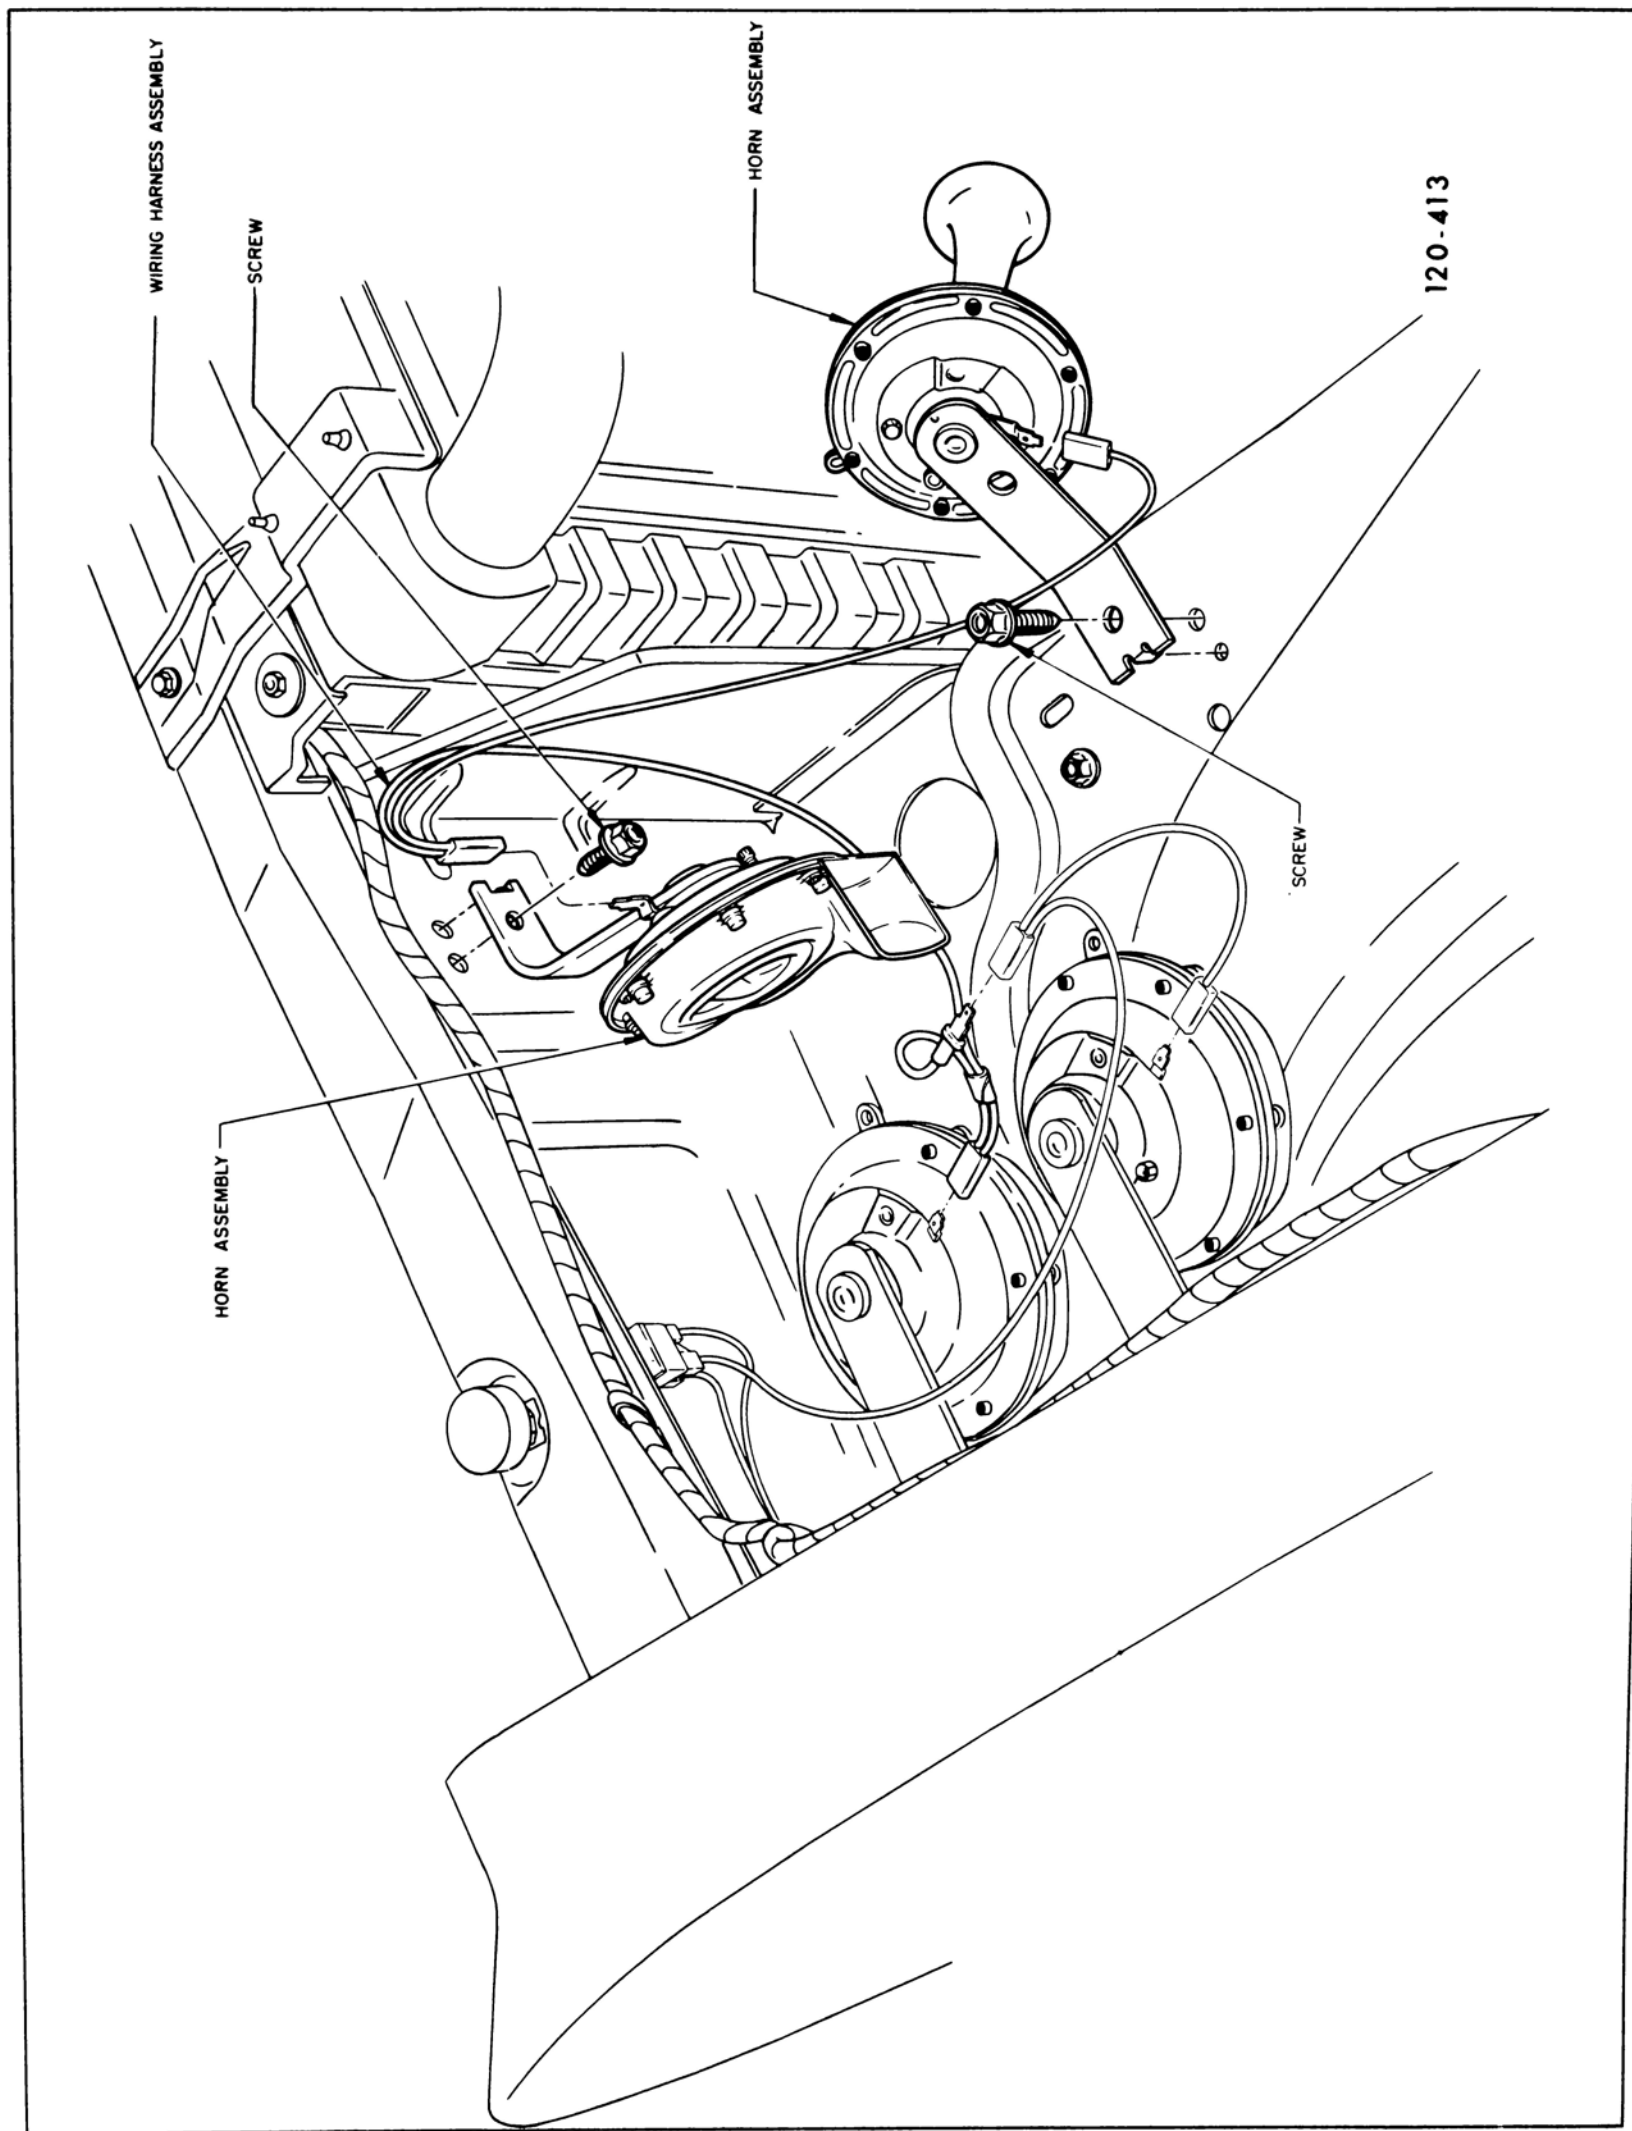

SECTION H

WIRING CIRCUIT DIAGRAMS

CONTENTS

Division	Paragraph	Subject	Page
I		SPECIFICATION AND ADJUSTMENT:	
II		DESCRIPTION AND OPERATION:	
	120-31	Description of Circuit Diagrams and Fuse Block	120-72

DIVISION II

DESCRIPTION AND OPERATION

120-31 DESCRIPTION OF CIRCUIT DIAGRAMS AND FUSE BLOCK

This section contains pictorial and schematic wiring circuit diagrams for complete car. For more detailed body wiring diagrams showing the routing of the wires and the location of the switches, connectors and retaining clips - see the Fisher Body Service Manual.

Figure 120-106—Power Tailgate Window Wiring - Special Deluxe and Sport Wagon

Figure 120-107—Wiper and Transmission Downshift Switch Wiring Diagram 43-44000 Series

120-136 WIRING DIAGRAMS

120-412

Figure 120-108—Wiper and Transmission Downshift Switch Wiring Diagram - LeSabre, Wildcat, Electra and Riviera