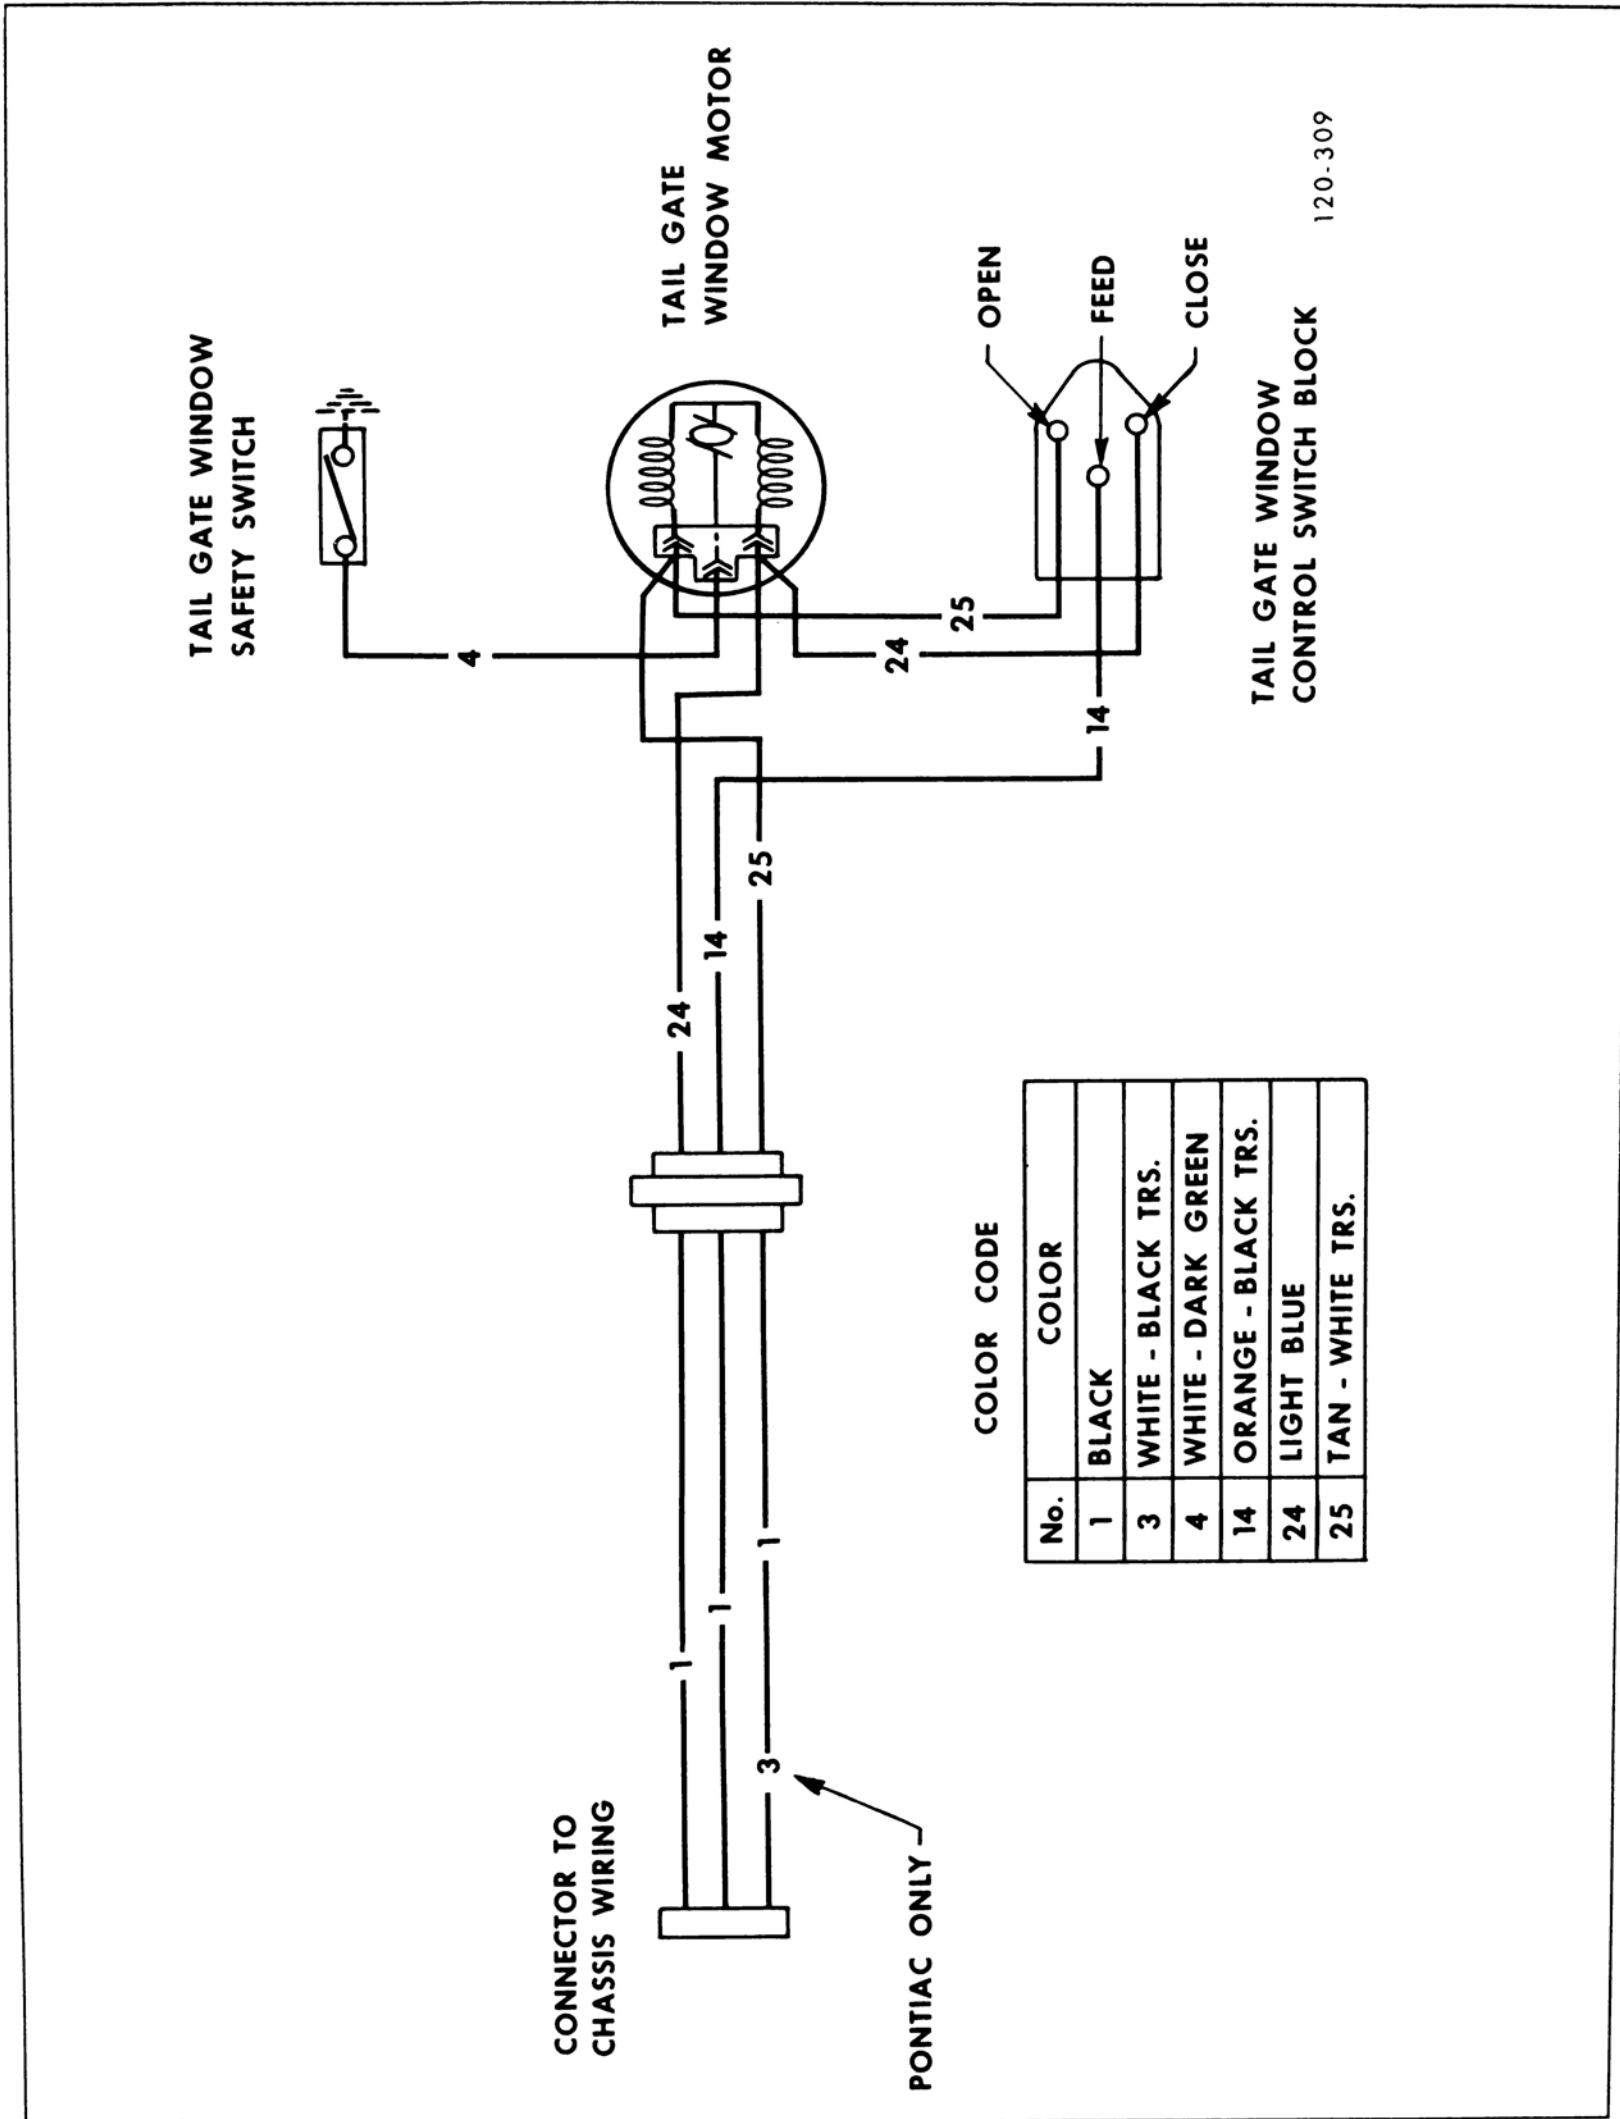

SECTION H

WIRING CIRCUIT DIAGRAMS

CONTENTS

Division	Paragraph	Subject	Page
I		SPECIFICATION AND ADJUSTMENT:	
II		DESCRIPTION AND OPERATION:	
	120-31	Description of Circuit Diagrams and Fuse Block	120-72

DIVISION II

DESCRIPTION AND OPERATION

120-31 DESCRIPTION OF CIRCUIT DIAGRAMS AND FUSE BLOCK

This section contains pictorial and schematic wiring circuit diagrams for complete car. For more detailed body wiring diagrams showing the routing of the wires and the location of the switches, connectors and retaining clips - see the Fisher Body Service Manual.

Figure 120-95—Cornering Lamp Installation - Riviera

Figure 120-96—Console Wiring 43-44000 Series

Figure 120-97—Tachometer Wiring 43-44000 Series

Figure 120-98—Console Illumination Wiring - Wildcat

Figure 120-99—Console Neutral Safety and Tachometer Wiring - Wildcat

Figure 120-100—Console Wiring - Riviera

Figure 120-101—Rear Window Defroster Wiring Diagram

Figure 120-102—Rear Window Defroster Installation 43-44000 Series

Figure 120-103—Power Top Wiring 44000 Series

Figure 120-104—Power Top Wiring - LeSabre, Wildcat and Electra