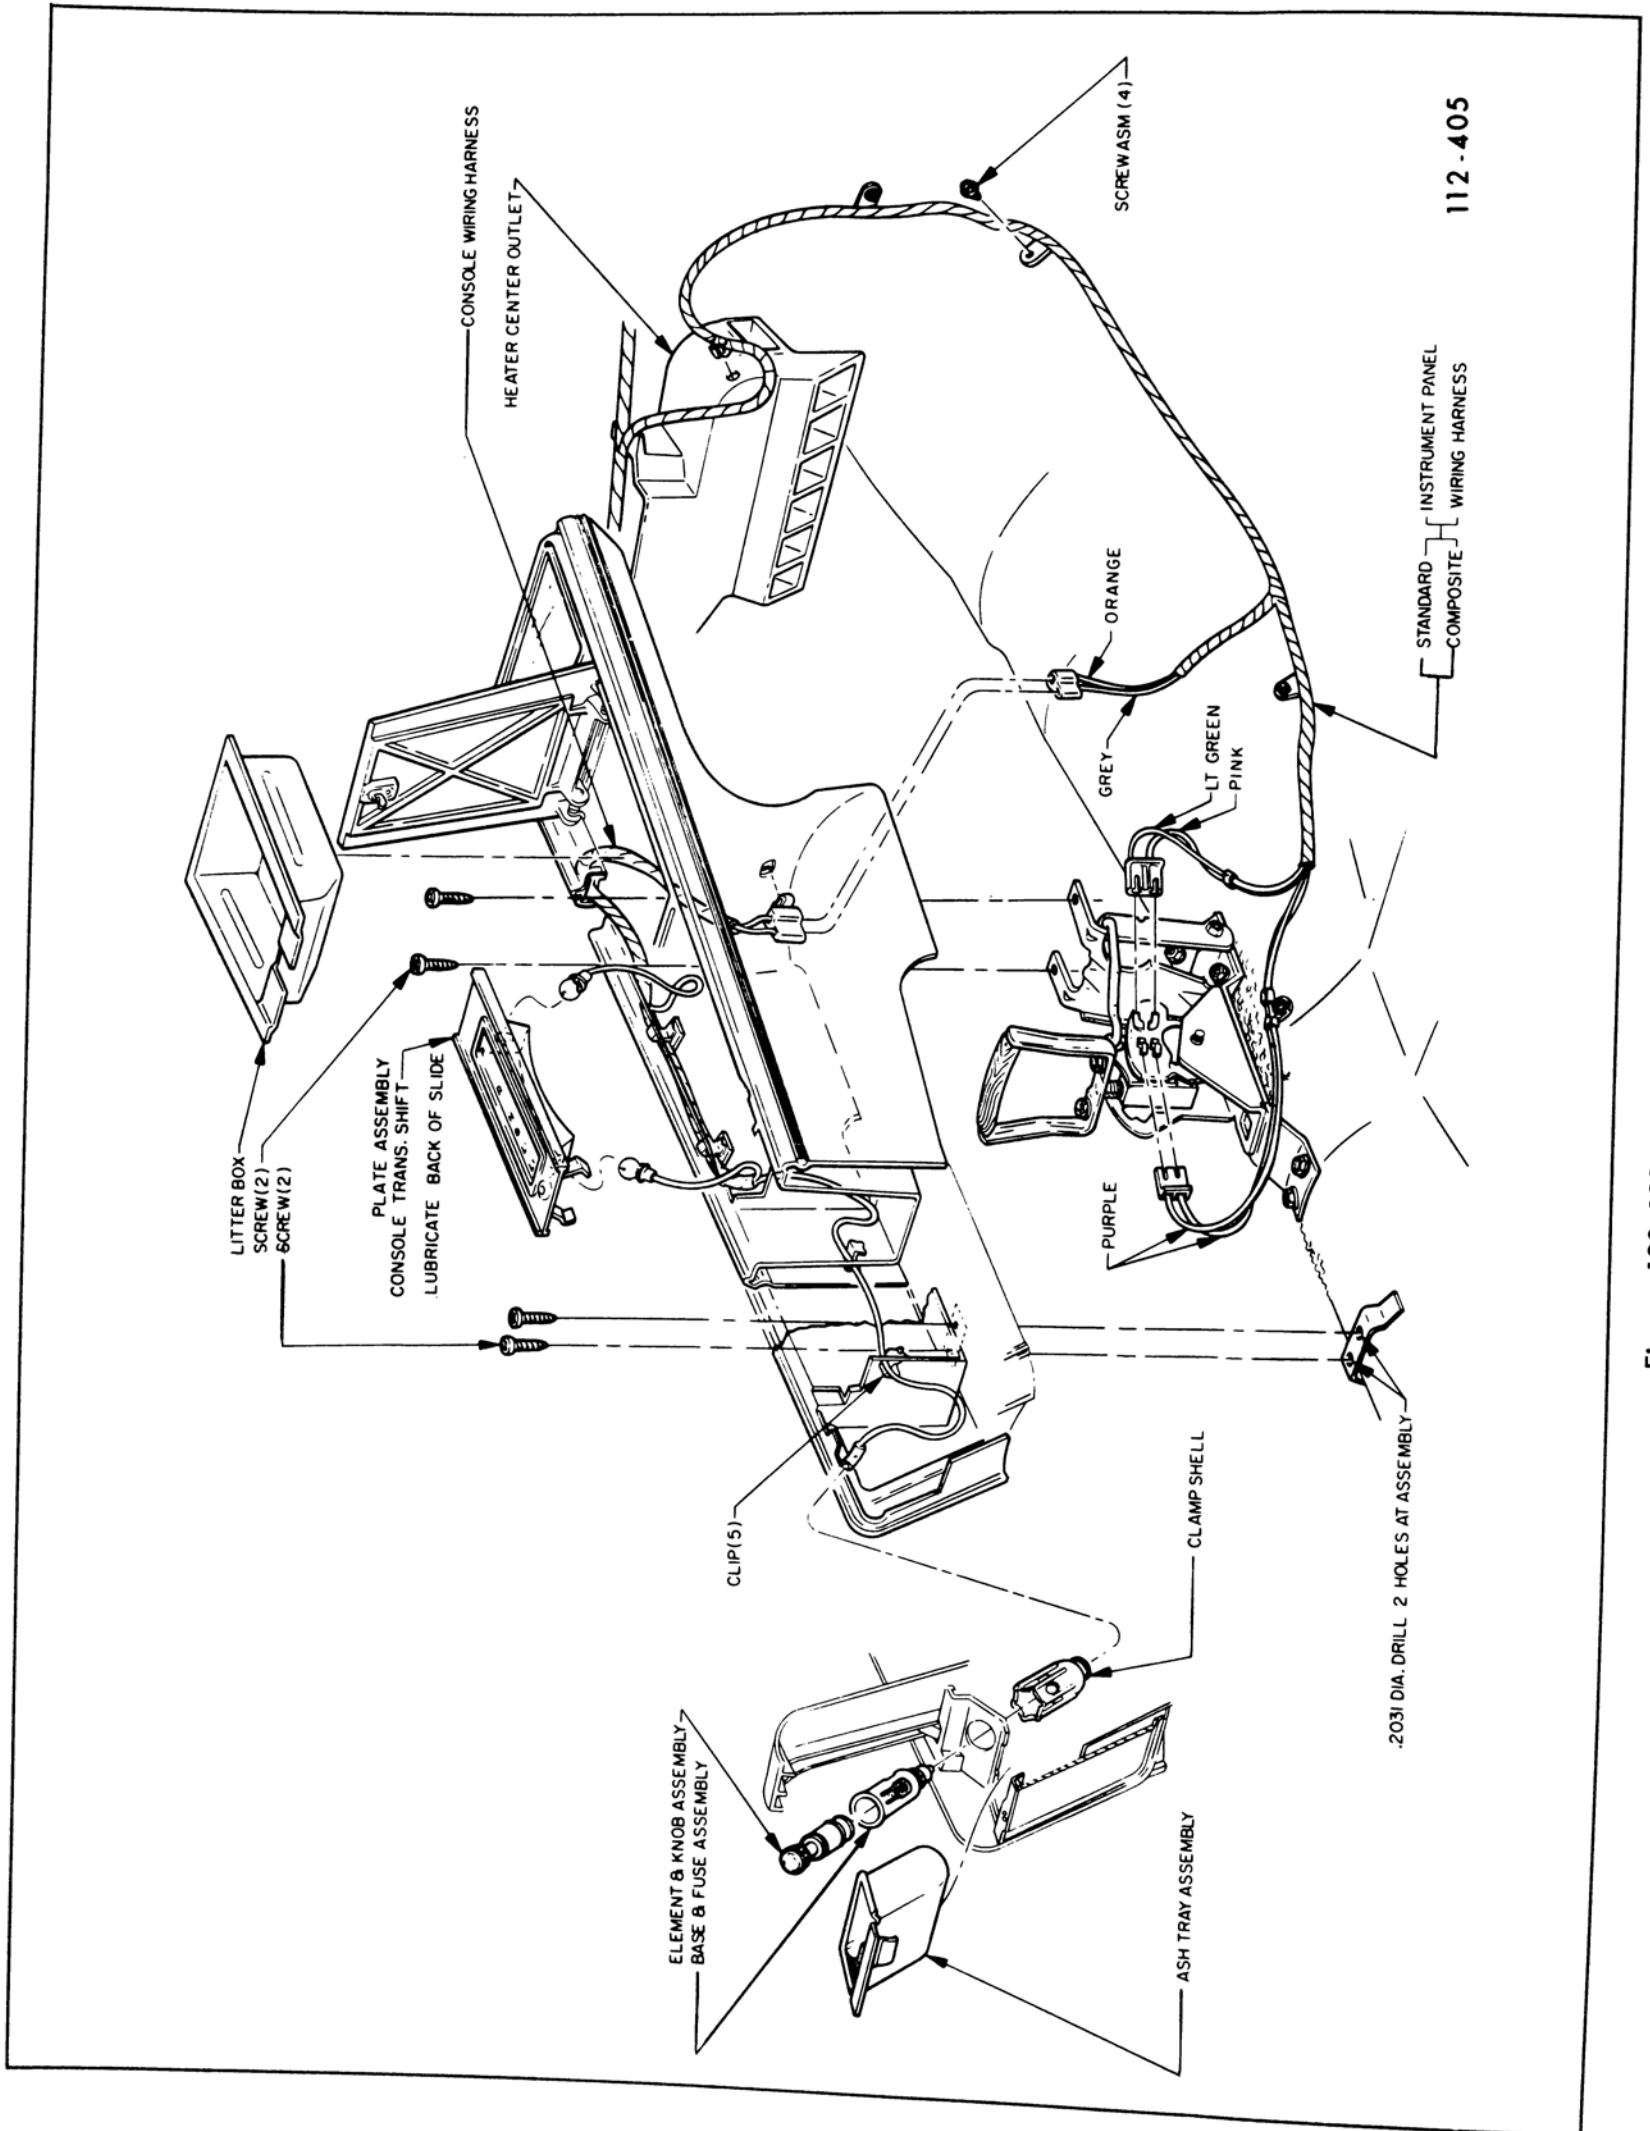

SECTION H

WIRING CIRCUIT DIAGRAMS

CONTENTS

Division	Paragraph	Subject	Page
I		SPECIFICATION AND ADJUSTMENT:	
II		DESCRIPTION AND OPERATION:	
	120-31	Description of Circuit Diagrams and Fuse Block	120-72

DIVISION II

DESCRIPTION AND OPERATION

120-31 DESCRIPTION OF CIRCUIT DIAGRAMS AND FUSE BLOCK

This section contains pictorial and schematic wiring circuit diagrams for complete car. For more detailed body wiring diagrams showing the routing of the wires and the location of the switches, connectors and retaining clips - see the Fisher Body Service Manual.

Figure 120-91—Six-Way Power Seat Wiring Diagram

12-397

Figure 120-92—Back-Up Light Wiring Diagram

Figure 120-93—Cornering Light Wiring Diagram

Figure 120-94—Cornering Lamp Installation - LeSabre, Wildcat and Electra

Figure 120-95—Cornering Lamp Installation - Riviera

Figure 120-96—Console Wiring 43-44000 Series

Figure 120-97—Tachometer Wiring 43-44000 Series

Figure 120-98—Console Illumination Wiring - Wildcat

Figure 120-99—Console Neutral Safety and Tachometer Wiring - Wildcat