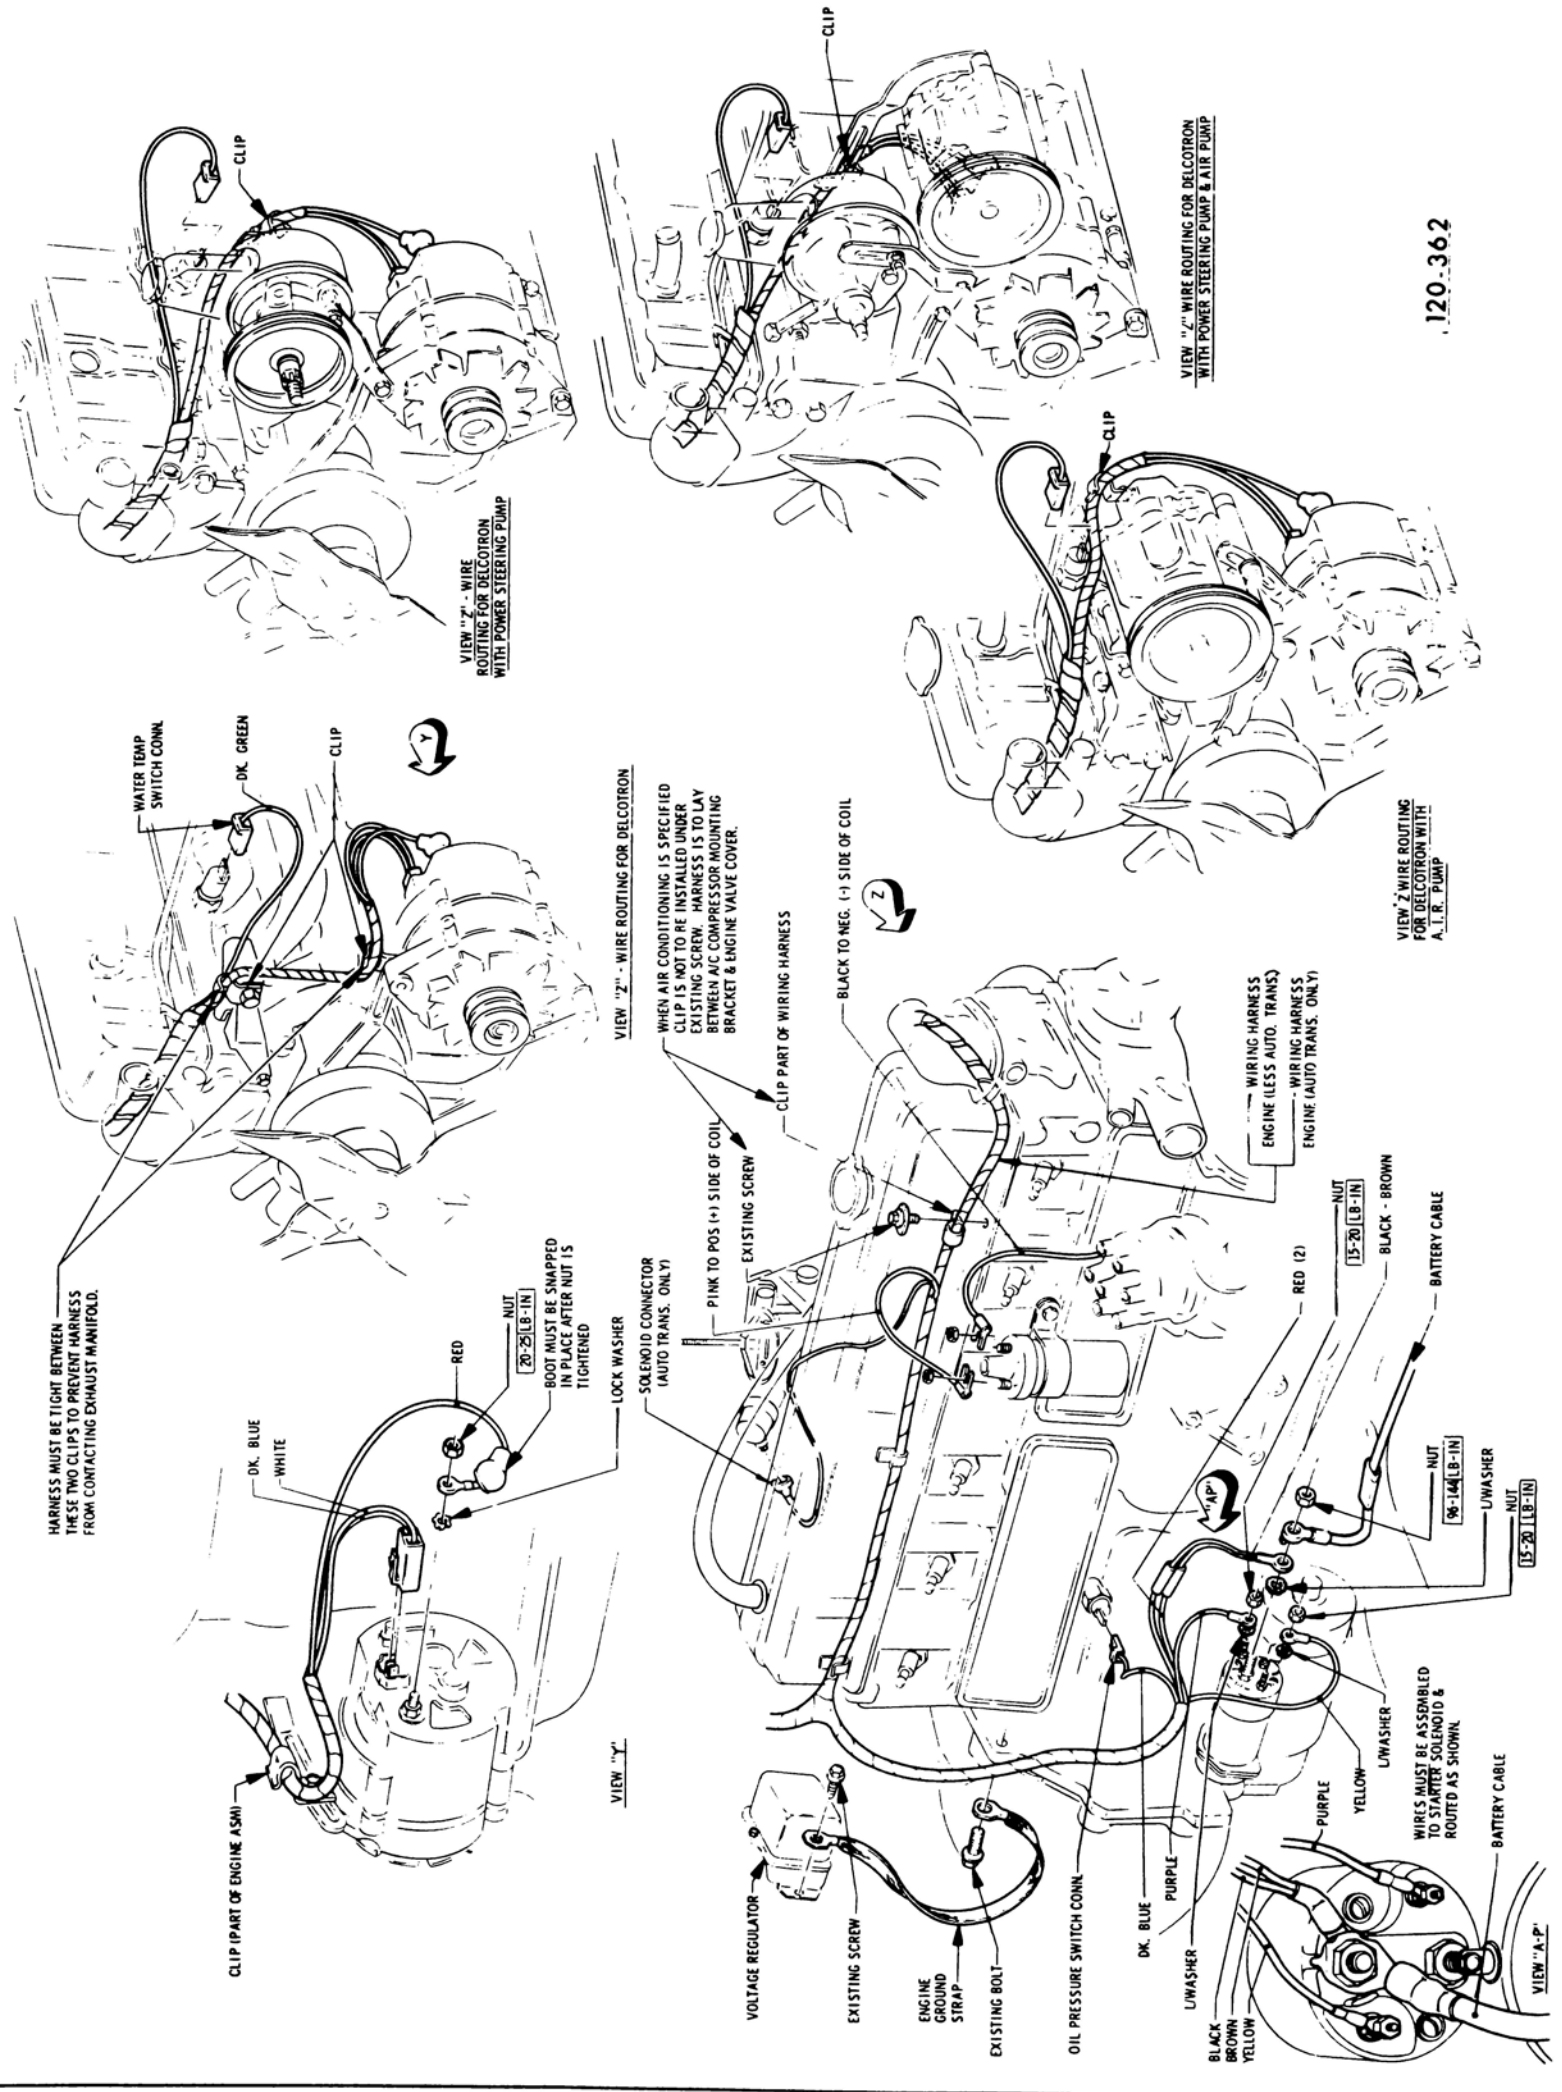

120-362

Figure 120-52—Engine Wiring Harness - L-6 Engine