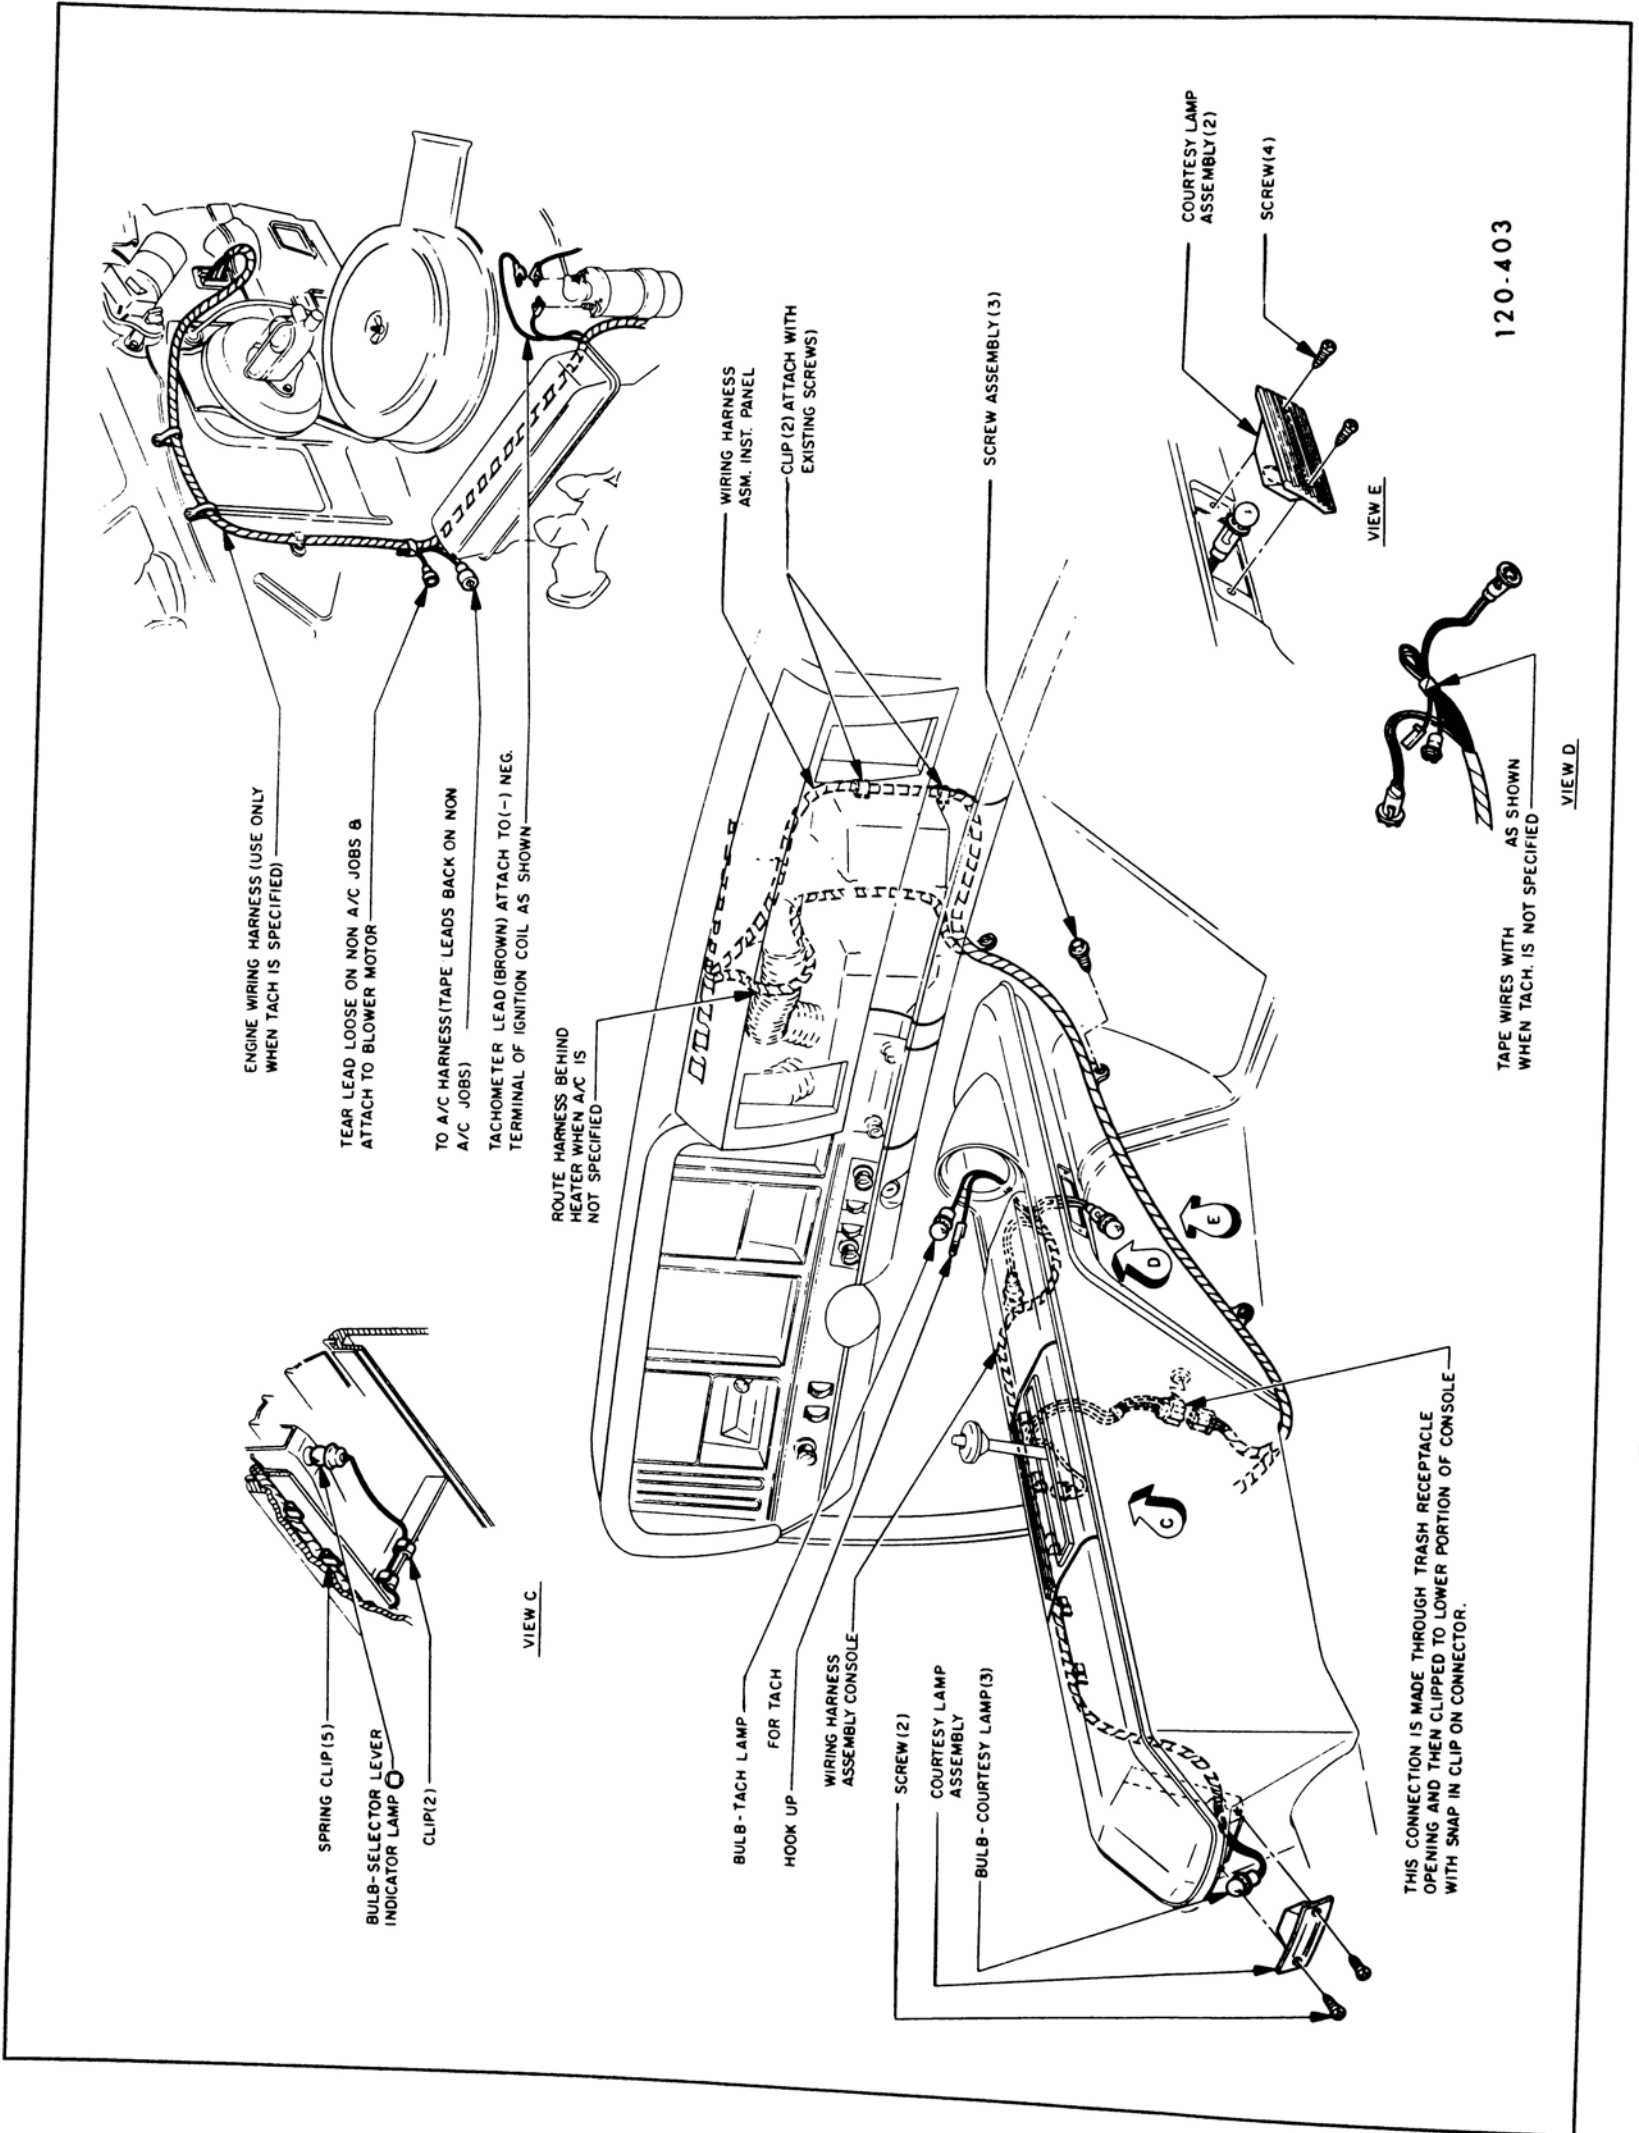

SECTION H

WIRING CIRCUIT DIAGRAMS

CONTENTS

Division	Paragraph	Subject	Page
I		SPECIFICATION AND ADJUSTMENT:	
II		DESCRIPTION AND OPERATION:	
	120-31	Description of Circuit Diagrams and Fuse Block	120-72

DIVISION II

DESCRIPTION AND OPERATION

120-31 DESCRIPTION OF CIRCUIT DIAGRAMS AND FUSE BLOCK

This section contains pictorial and schematic wiring circuit diagrams for complete car. For more detailed body wiring diagrams showing the routing of the wires and the location of the switches, connectors and retaining clips - see the Fisher Body Service Manual.

Figure 120-91—Six-Way Power Seat Wiring Diagram

12-397

Figure 120-92—Back-Up Light Wiring Diagram

Figure 120-93—Cornering Light Wiring Diagram

Figure 120-94—Cornering Lamp Installation - LeSabre, Wildcat and Electra

Figure 120-95—Cornering Lamp Installation - Riviera

Figure 120-96—Console Wiring 43-44000 Series

Figure 120-97—Tachometer Wiring 43-44000 Series

Figure 120-98—Console Illumination Wiring - Wildcat

Figure 120-99—Console Neutral Safety and Tachometer Wiring - Wildcat