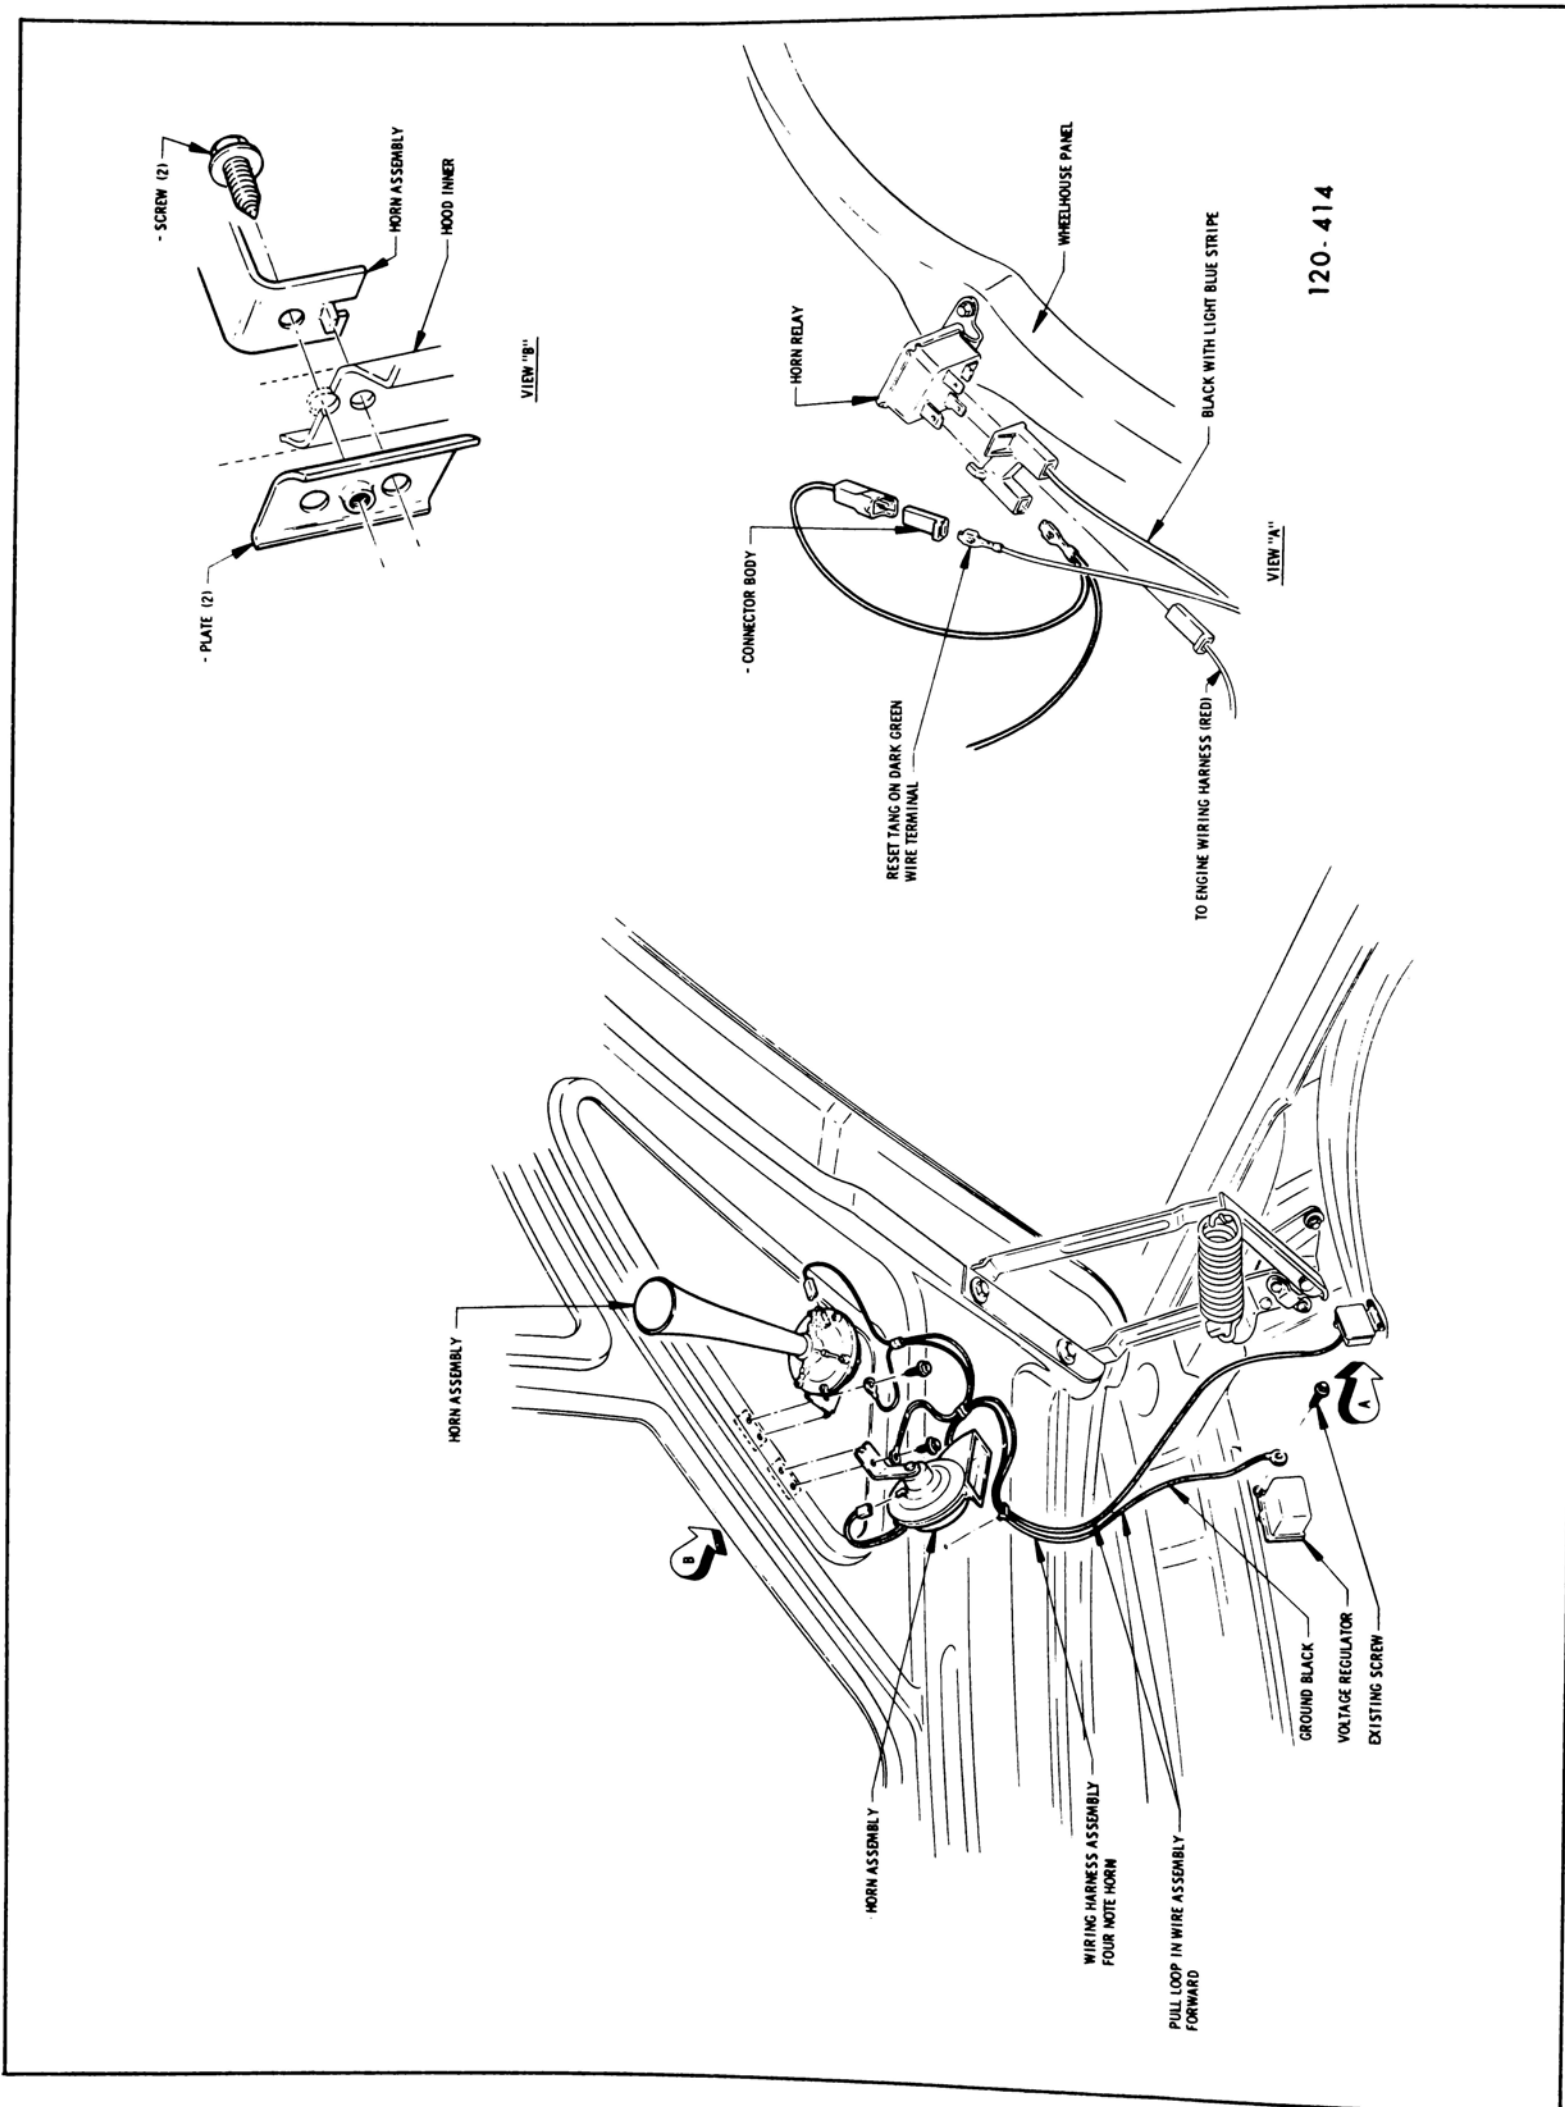

SECTION H

WIRING CIRCUIT DIAGRAMS

CONTENTS

Division	Paragraph	Subject	Page
I		SPECIFICATION AND ADJUSTMENT:	
II		DESCRIPTION AND OPERATION:	
	120-31	Description of Circuit Diagrams and Fuse Block	120-72

DIVISION II

DESCRIPTION AND OPERATION

120-31 DESCRIPTION OF CIRCUIT DIAGRAMS AND FUSE BLOCK

This section contains pictorial and schematic wiring circuit diagrams for complete car. For more detailed body wiring diagrams showing the routing of the wires and the location of the switches, connectors and retaining clips - see the Fisher Body Service Manual.

Figure 120-106—Power Tailgate Window Wiring - Special Deluxe and Sport Wagon

Figure 120-107—Wiper and Transmission Downshift Switch Wiring Diagram 43-44000 Series

120-136 WIRING DIAGRAMS

120-412

Figure 120-108—Wiper and Transmission Downshift Switch Wiring Diagram - LeSabre, Wildcat, Electra and Riviera

Figure 120-109—Four Note Horn Installation - LeSabre, Wildcat and Electro

Figure 120-110—Four Note Horn Installation - Riviera

Figure 120-111—Electrical System Special Tools