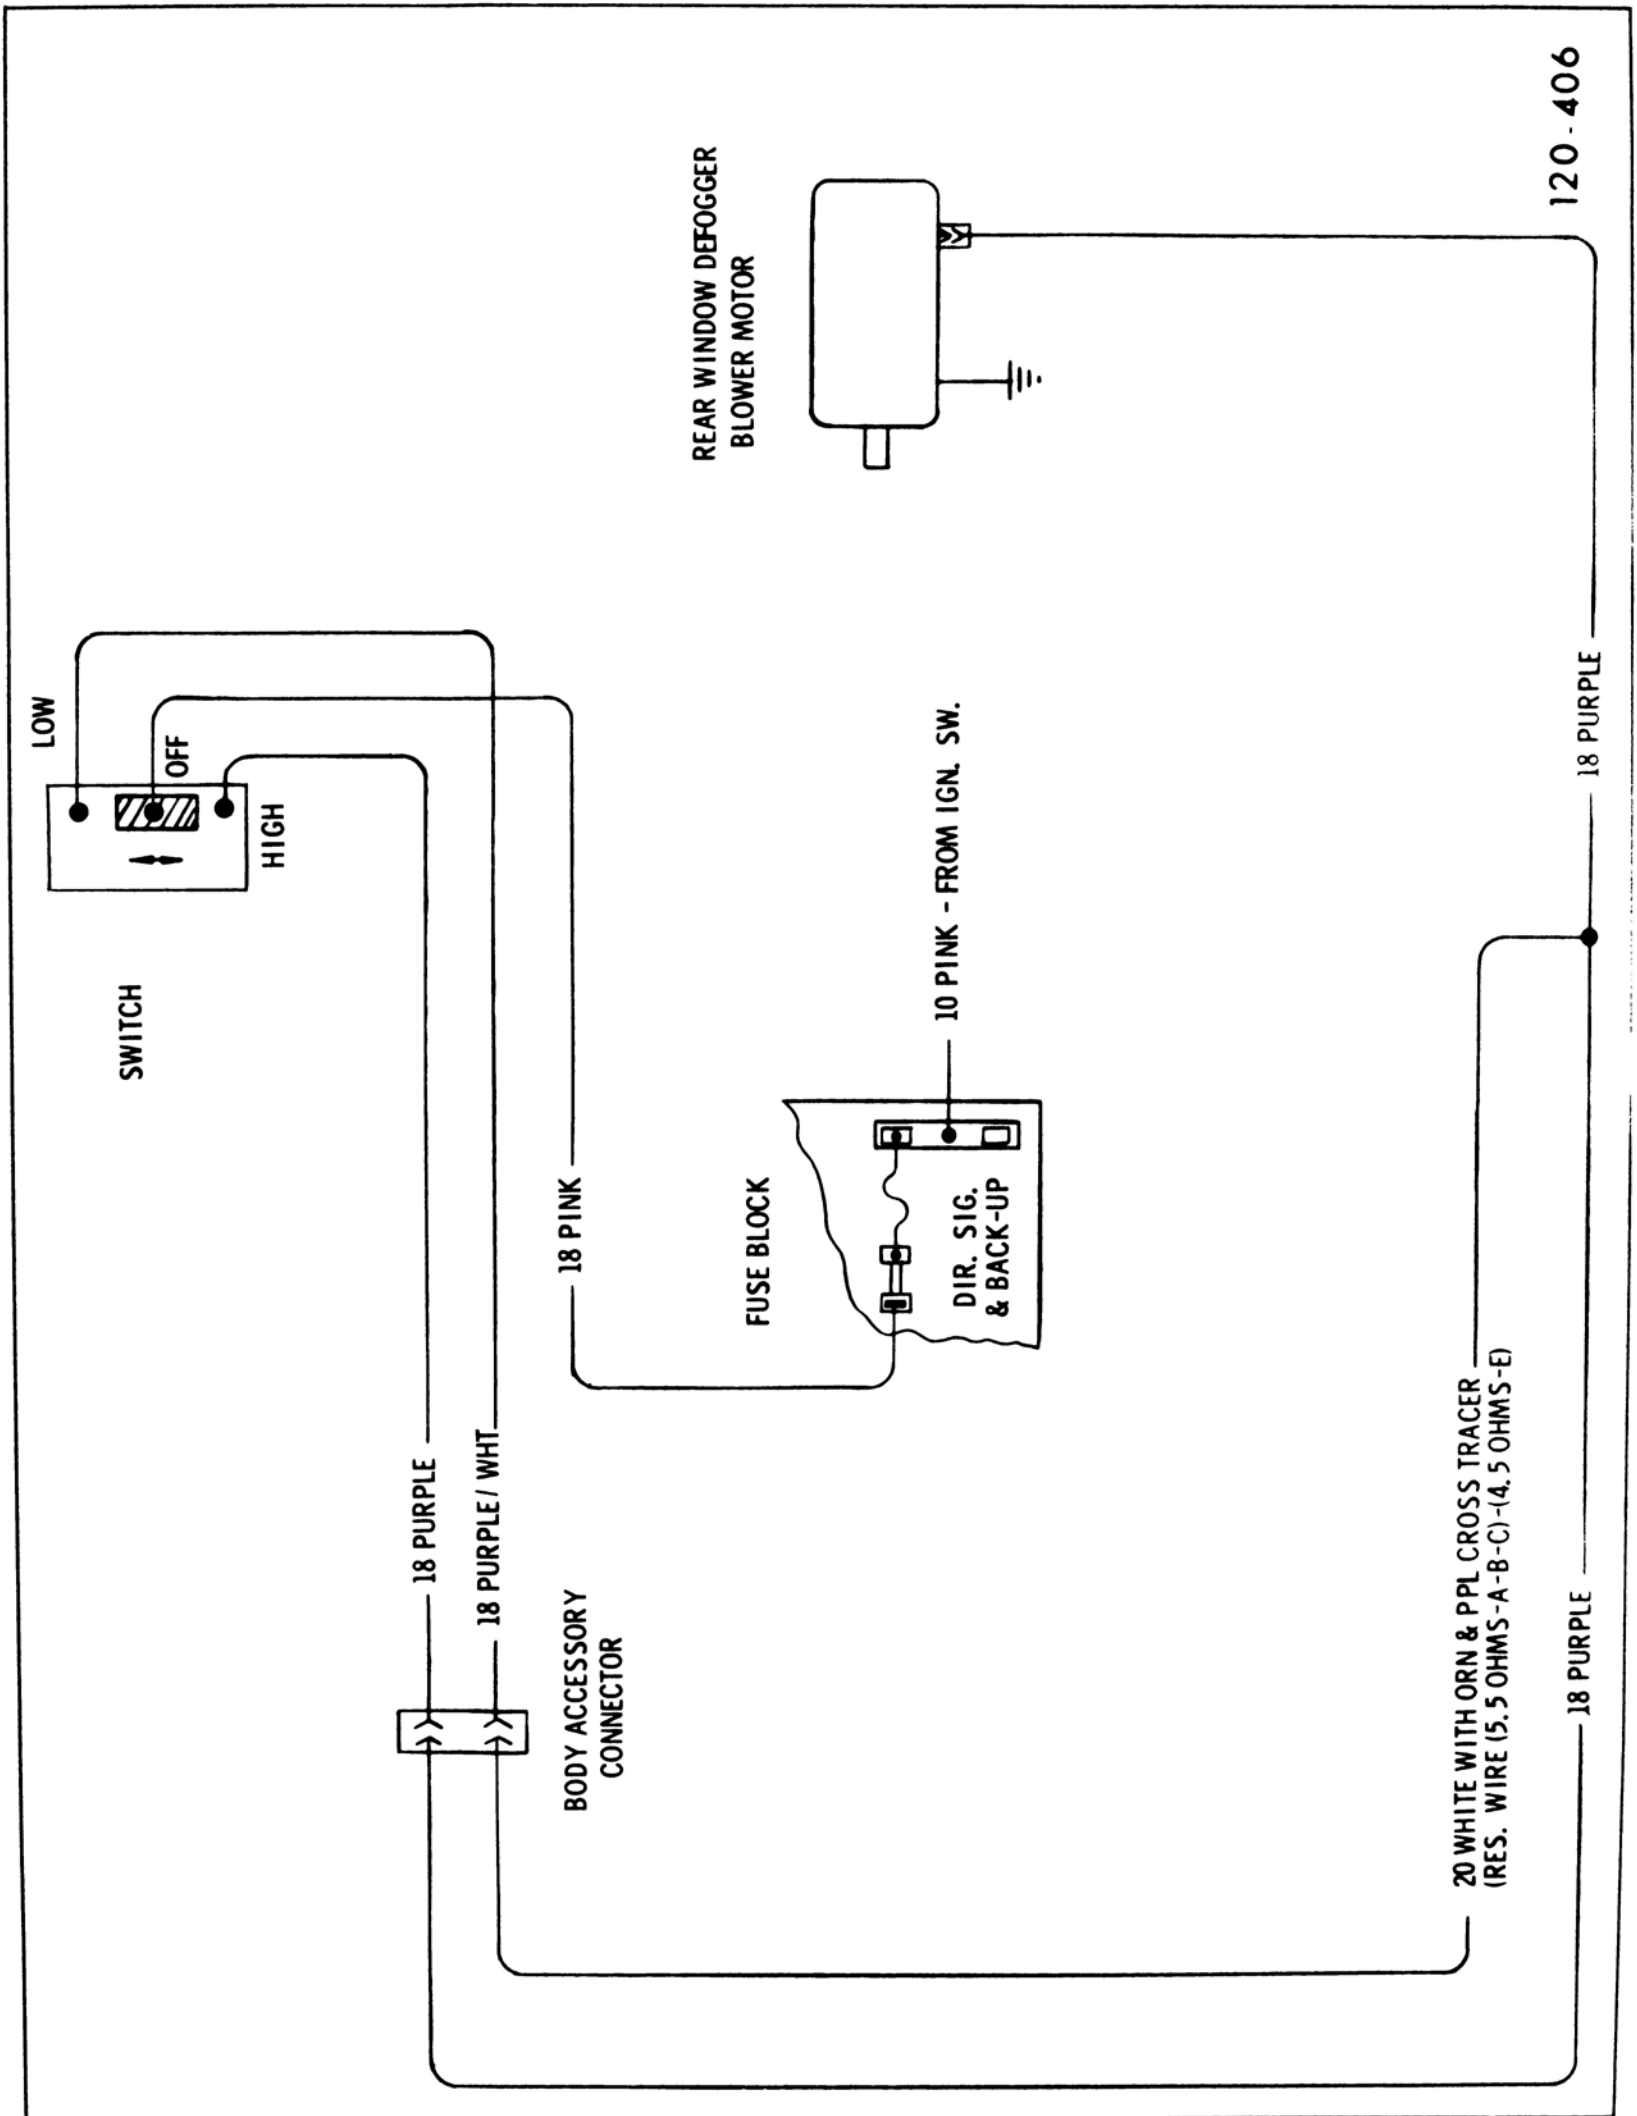

SECTION H

WIRING CIRCUIT DIAGRAMS

CONTENTS

Division	Paragraph	Subject	Page
I		SPECIFICATION AND ADJUSTMENT:	
II		DESCRIPTION AND OPERATION:	
	120-31	Description of Circuit Diagrams and Fuse Block	120-72

DIVISION II

Figure 120-91—Six-Way Power Seat Wiring Diagram

12-397

Figure 120-92—Back-Up Light Wiring Diagram

Figure 120-93—Cornering Light Wiring Diagram

Figure 120-94—Cornering Lamp Installation - LeSabre, Wildcat and Electra

Figure 120-95—Cornering Lamp Installation - Riviera

Figure 120-96—Console Wiring 43-44000 Series

Figure 120-97—Tachometer Wiring 43-44000 Series

Figure 120-98—Console Illumination Wiring - Wildcat

Figure 120-99—Console Neutral Safety and Tachometer Wiring - Wildcat

Figure 120-100—Console Wiring - Riviera

Figure 120-101—Rear Window Defroster Wiring Diagram

Figure 120-102—Rear Window Defroster Installation 43-44000 Series

Figure 120-103—Power Top Wiring 44000 Series

Figure 120-104—Power Top Wiring - LeSabre, Wildcat and Electra