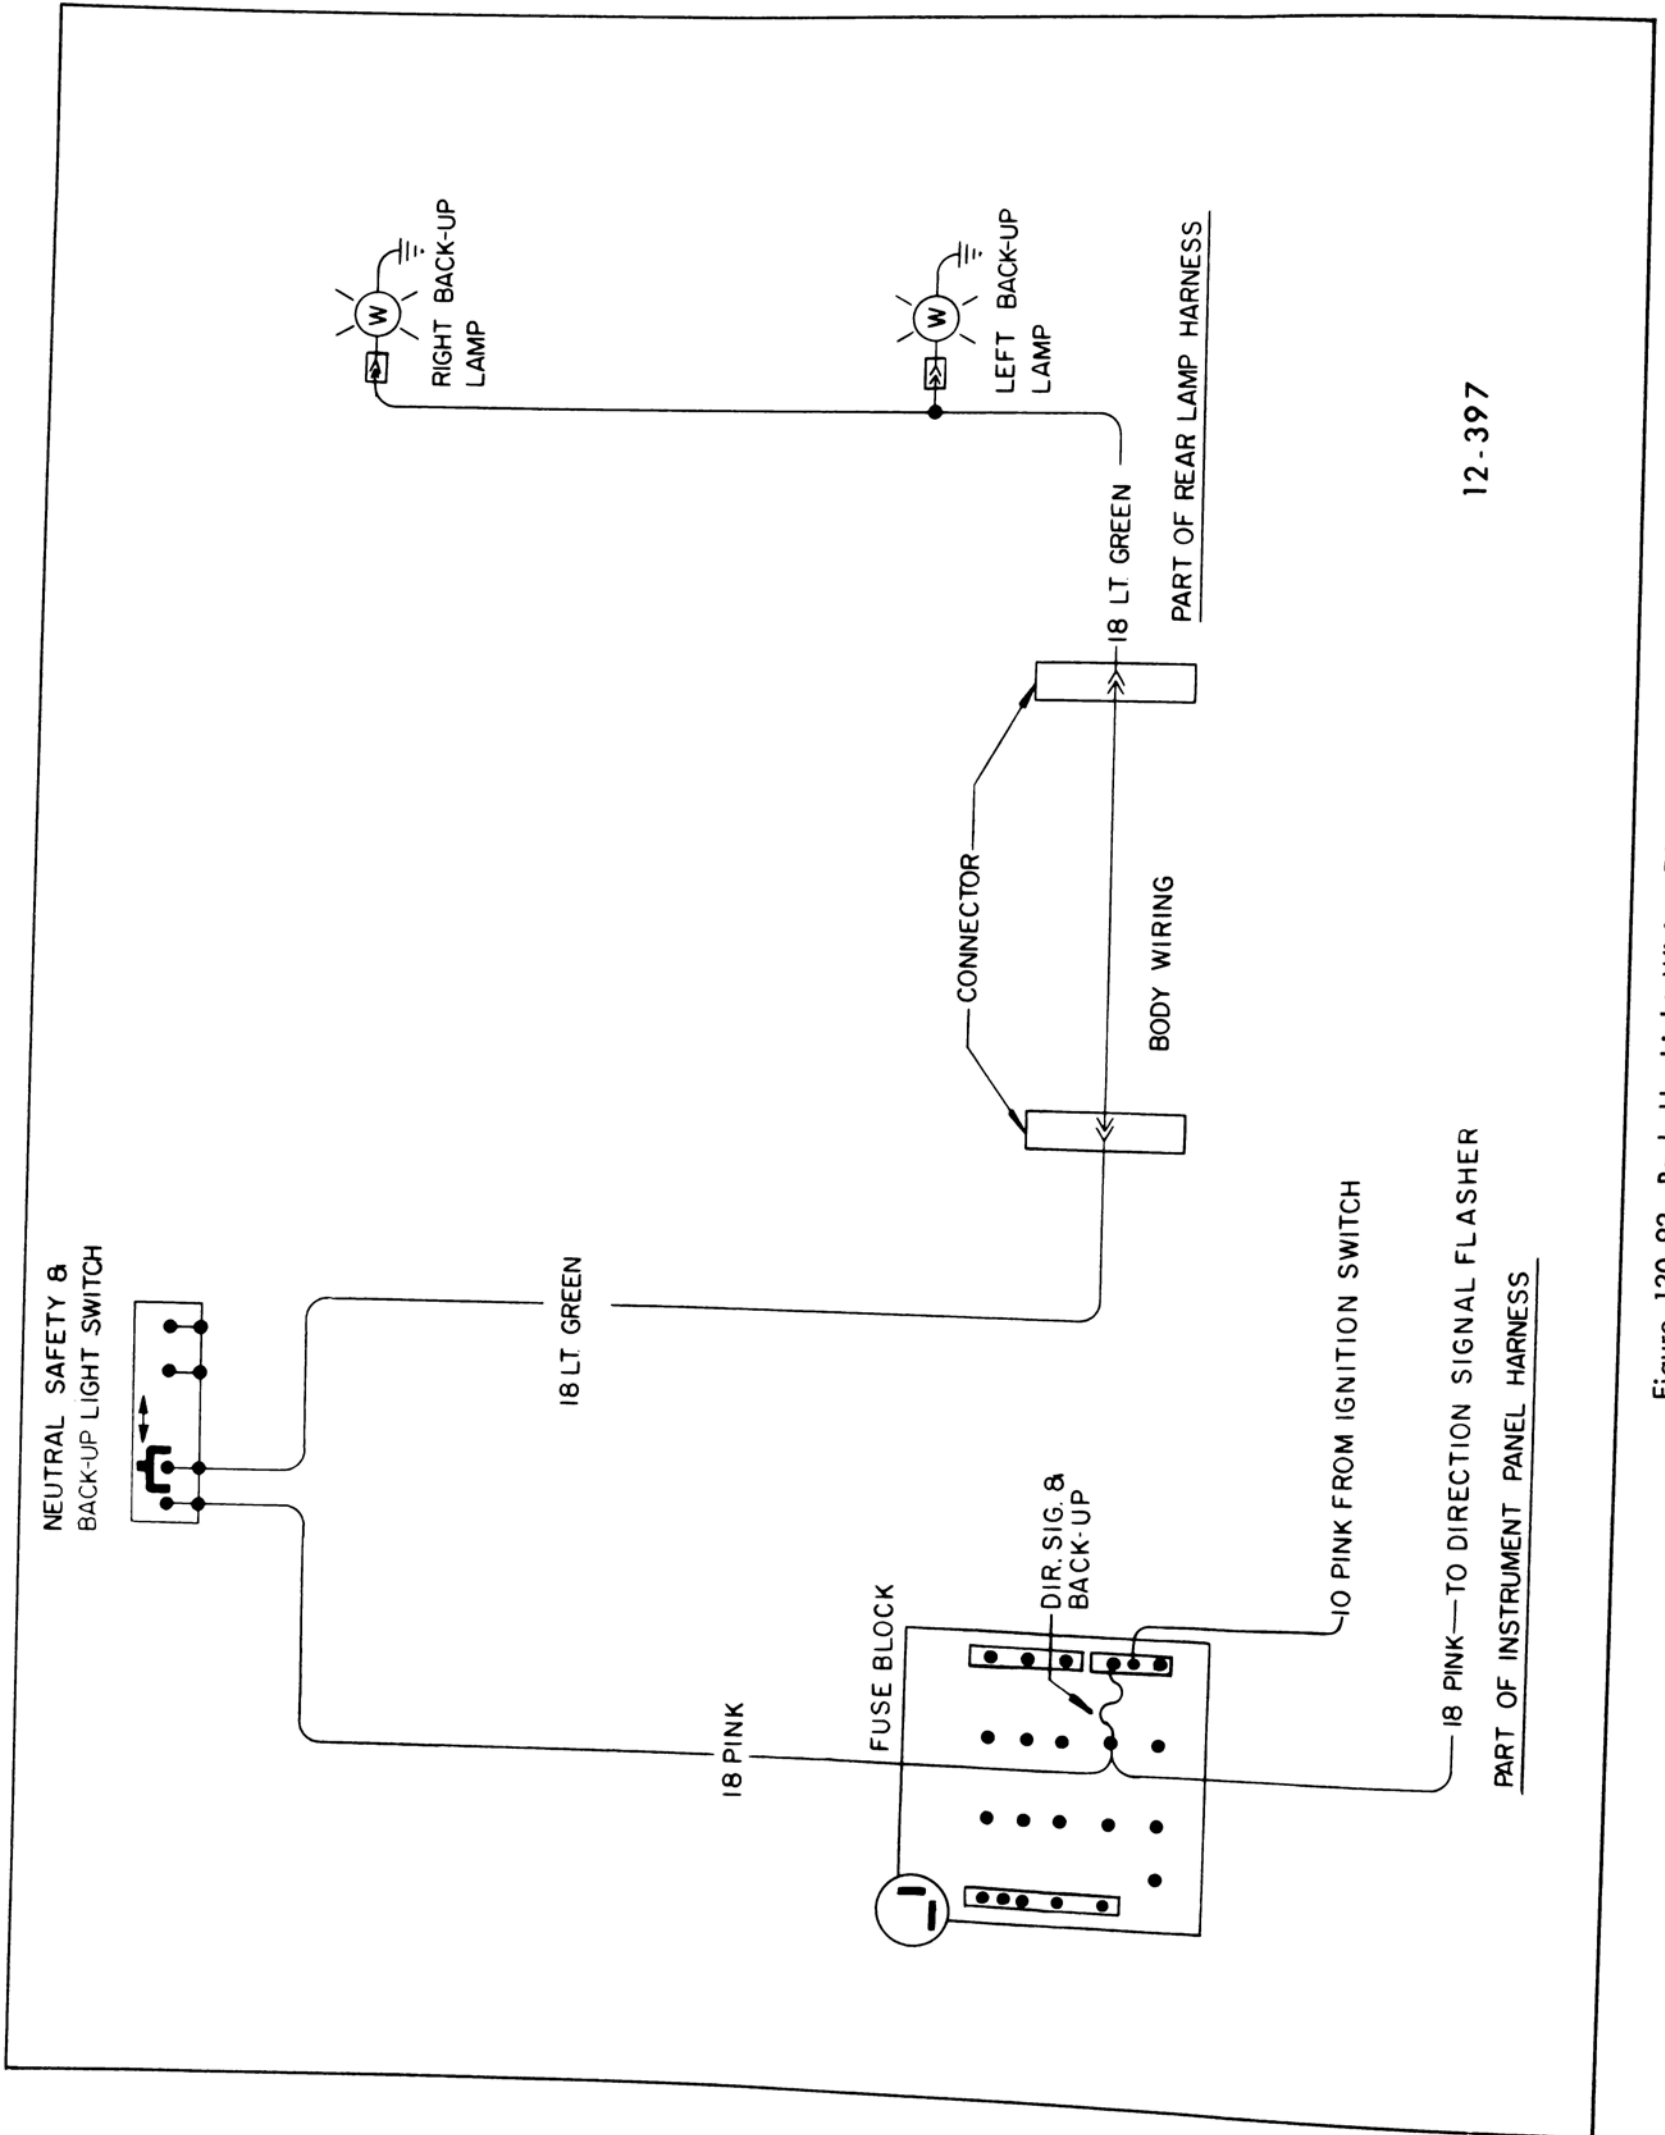

SECTION H

WIRING CIRCUIT DIAGRAMS

CONTENTS

Division	Paragraph	Subject	Page
I		SPECIFICATION AND ADJUSTMENT:	
II		DESCRIPTION AND OPERATION:	
	120-31	Description of Circuit Diagrams and Fuse Block	120-72

DIVISION II

DESCRIPTION AND OPERATION

120-31 DESCRIPTION OF CIRCUIT DIAGRAMS AND FUSE BLOCK

This section contains pictorial and schematic wiring circuit diagrams for complete car. For more detailed body wiring diagrams showing the routing of the wires and the location of the switches, connectors and retaining clips - see the Fisher Body Service Manual.

Figure 120-87—Power Window Wiring Diagram 43-44000 Series

120-116 WIRING DIAGRAMS

Figure 120-88—Power Window Wiring Diagram - LeSabre, Wildcat and Electra

Figure 120-89—Power Window Wiring Diagram - Riviera

Figure 120-91—Six-Way Power Seat Wiring Diagram

12-397

Figure 120-92—Back-Up Light Wiring Diagram

Figure 120-93—Cornering Light Wiring Diagram

Figure 120-94—Cornering Lamp Installation - LeSabre, Wildcat and Electra