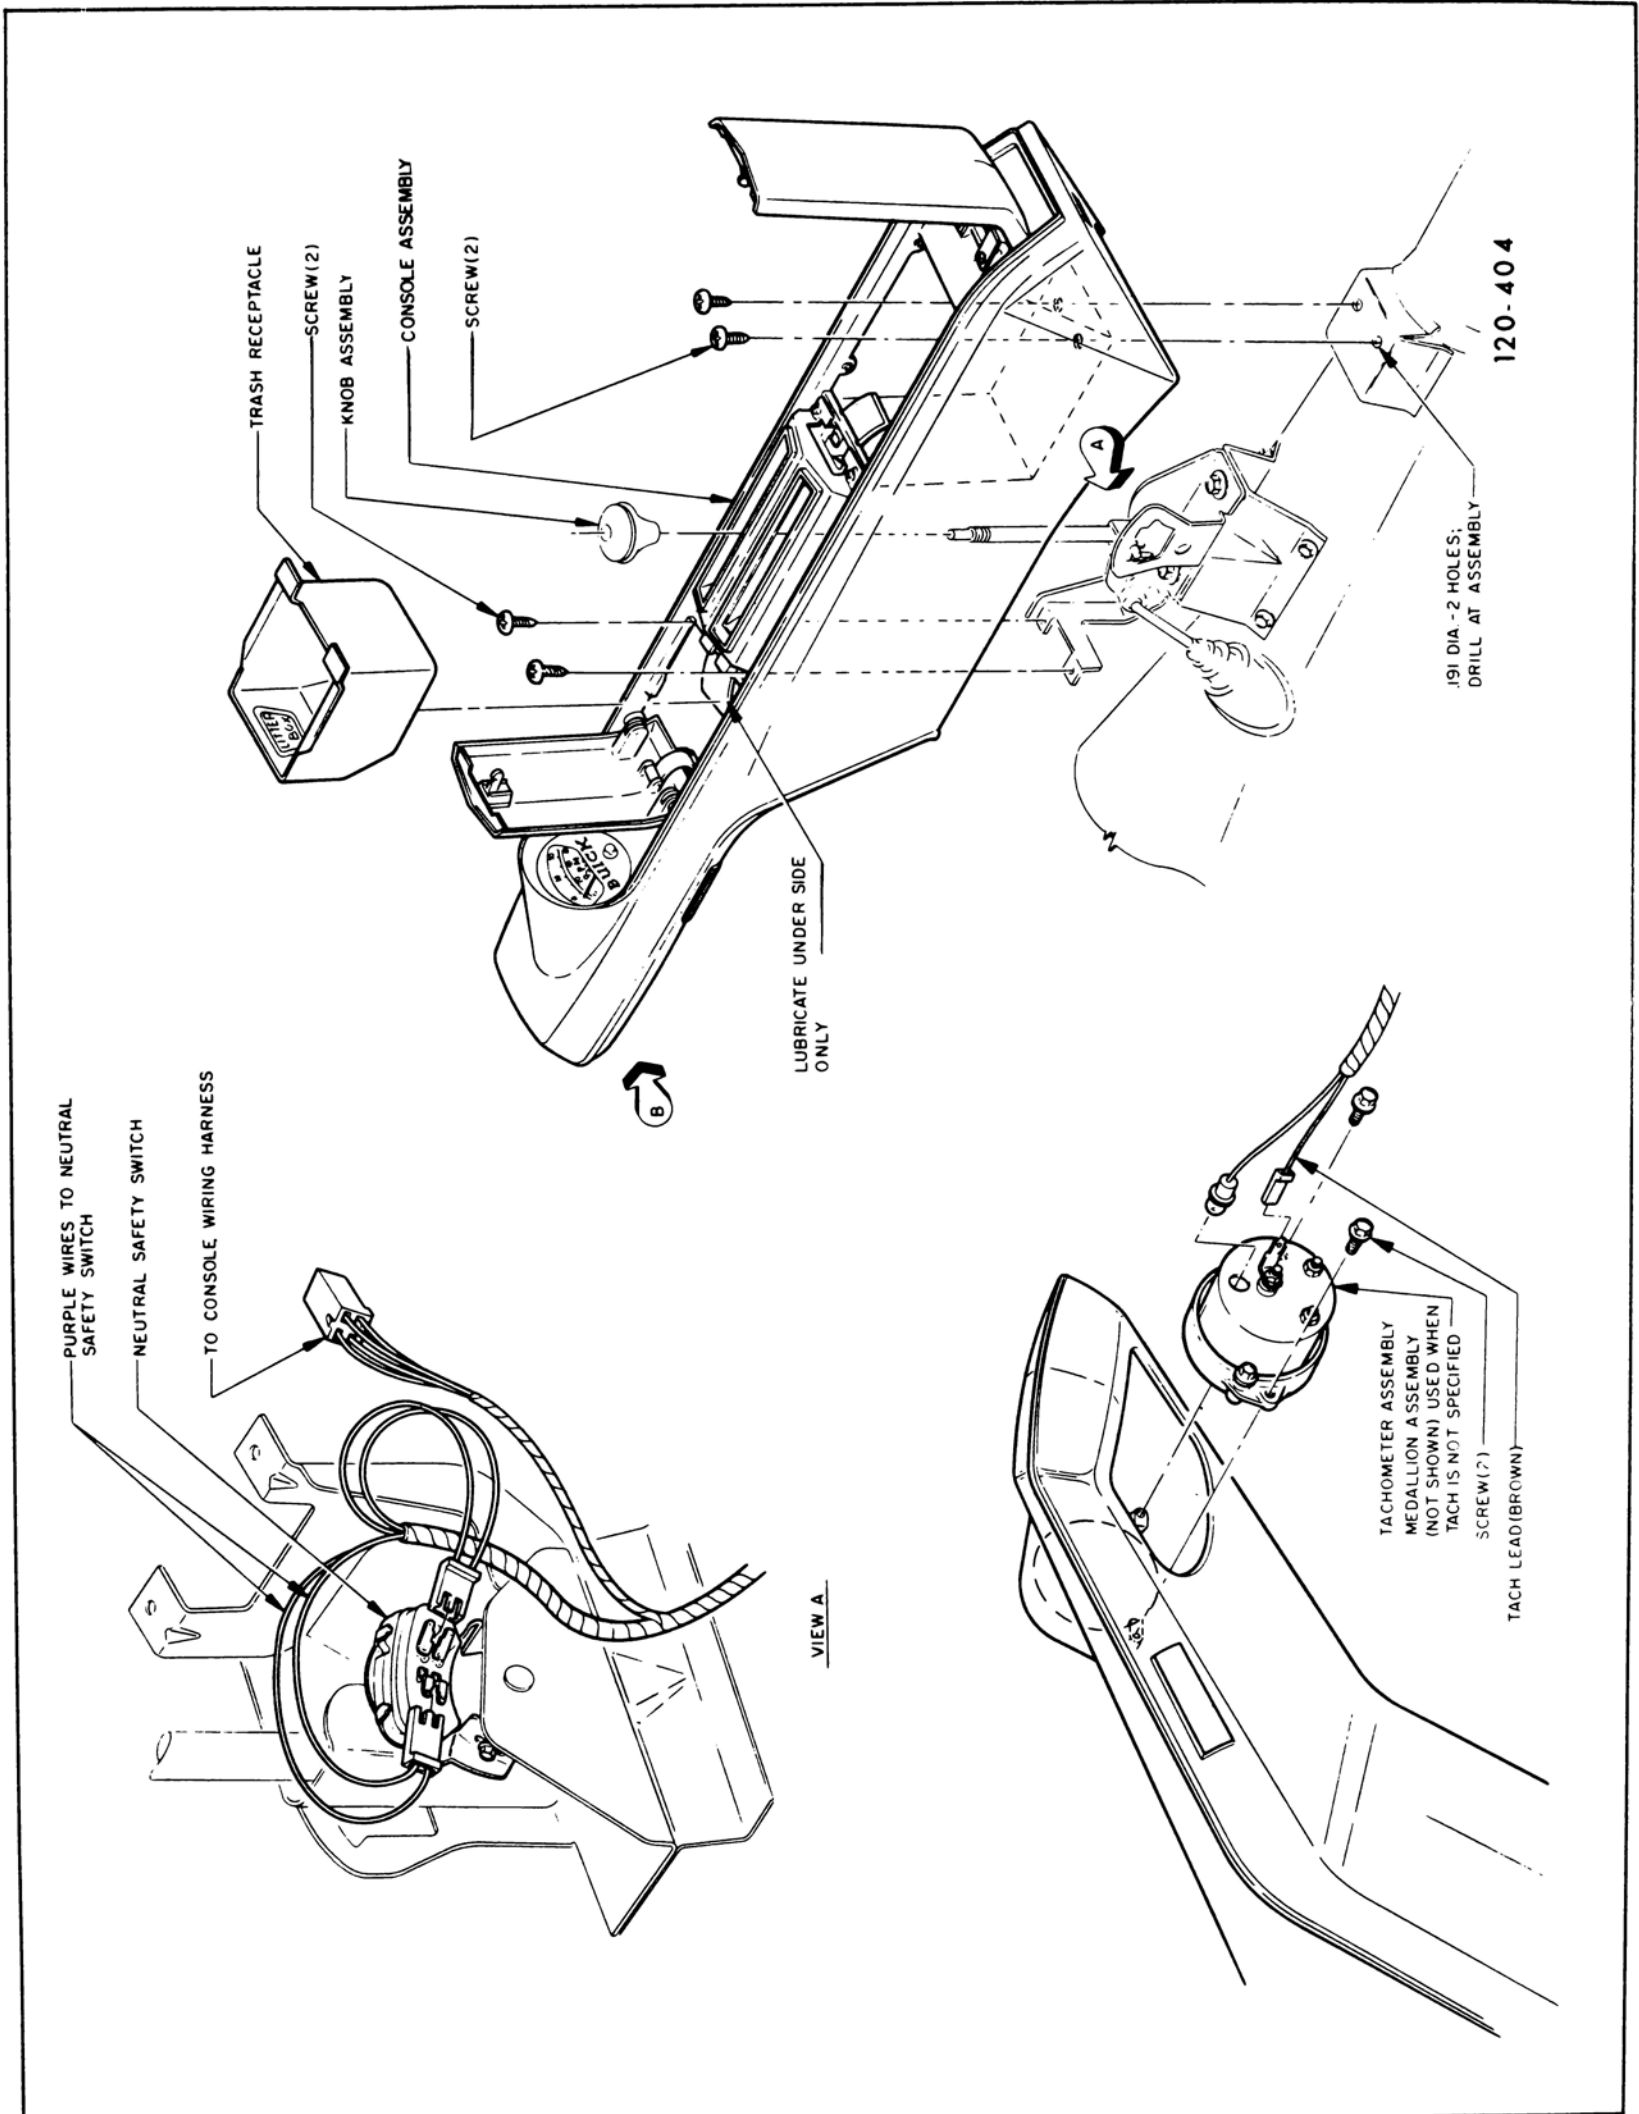

Figure 120-91—Six-Way Power Seat Wiring Diagram

12-397

Figure 120-92—Back-Up Light Wiring Diagram

Figure 120-93—Cornering Light Wiring Diagram

Figure 120-94—Cornering Lamp Installation - LeSabre, Wildcat and Electra

Figure 120-95—Cornering Lamp Installation - Riviera

Figure 120-96—Console Wiring 43-44000 Series

Figure 120-97—Tachometer Wiring 43-44000 Series

Figure 120-98—Console Illumination Wiring - Wildcat

Figure 120-99—Console Neutral Safety and Tachometer Wiring - Wildcat