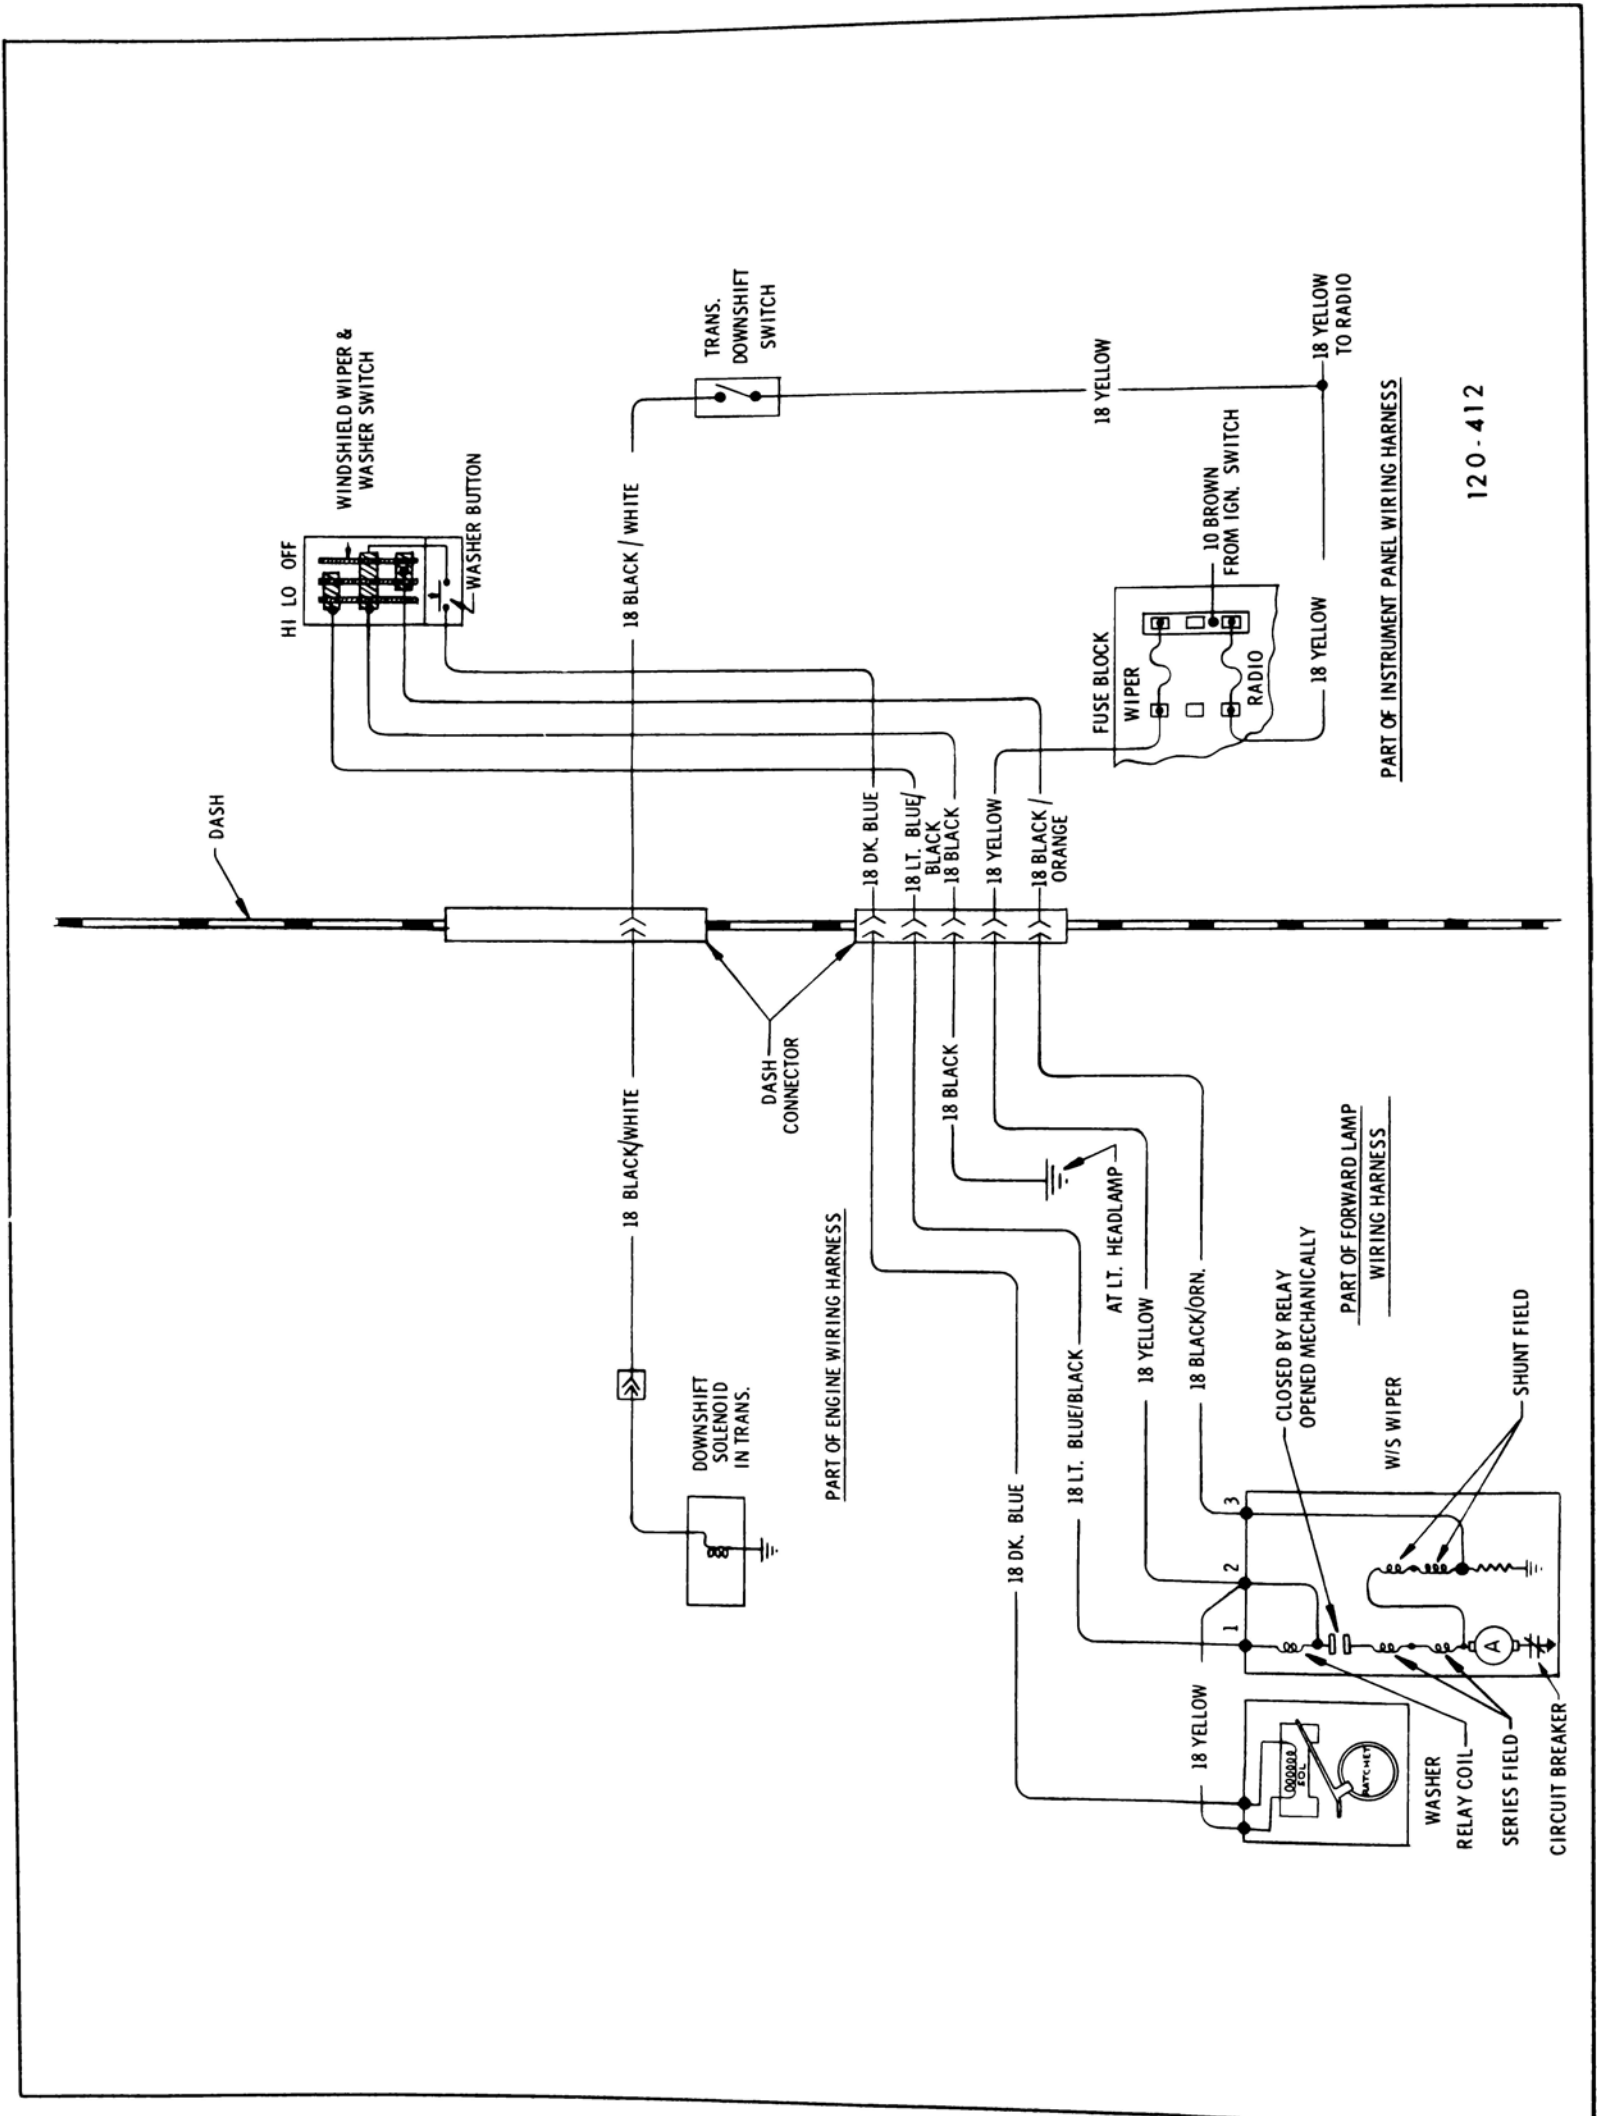

SECTION H

WIRING CIRCUIT DIAGRAMS

CONTENTS

Division	Paragraph	Subject	Page
I		SPECIFICATION AND ADJUSTMENT:	
II		DESCRIPTION AND OPERATION:	
	120-31	Description of Circuit Diagrams and Fuse Block	120-72

DIVISION II

DESCRIPTION AND OPERATION

120-31 DESCRIPTION OF CIRCUIT DIAGRAMS AND FUSE BLOCK

This section contains pictorial and schematic wiring circuit diagrams for complete car. For more detailed body wiring diagrams showing the routing of the wires and the location of the switches, connectors and retaining clips - see the Fisher Body Service Manual.

Figure 120-91—Six-Way Power Seat Wiring Diagram

12-397

Figure 120-92—Back-Up Light Wiring Diagram

Figure 120-93—Cornering Light Wiring Diagram

Figure 120-94—Cornering Lamp Installation - LeSabre, Wildcat and Electra

Figure 120-106—Power Tailgate Window Wiring - Special Deluxe and Sport Wagon

Figure 120-107—Wiper and Transmission Downshift Switch Wiring Diagram 43-44000 Series

120-136 WIRING DIAGRAMS

120-412

Figure 120-108—Wiper and Transmission Downshift Switch Wiring Diagram - LeSabre, Wildcat, Electra and Riviera