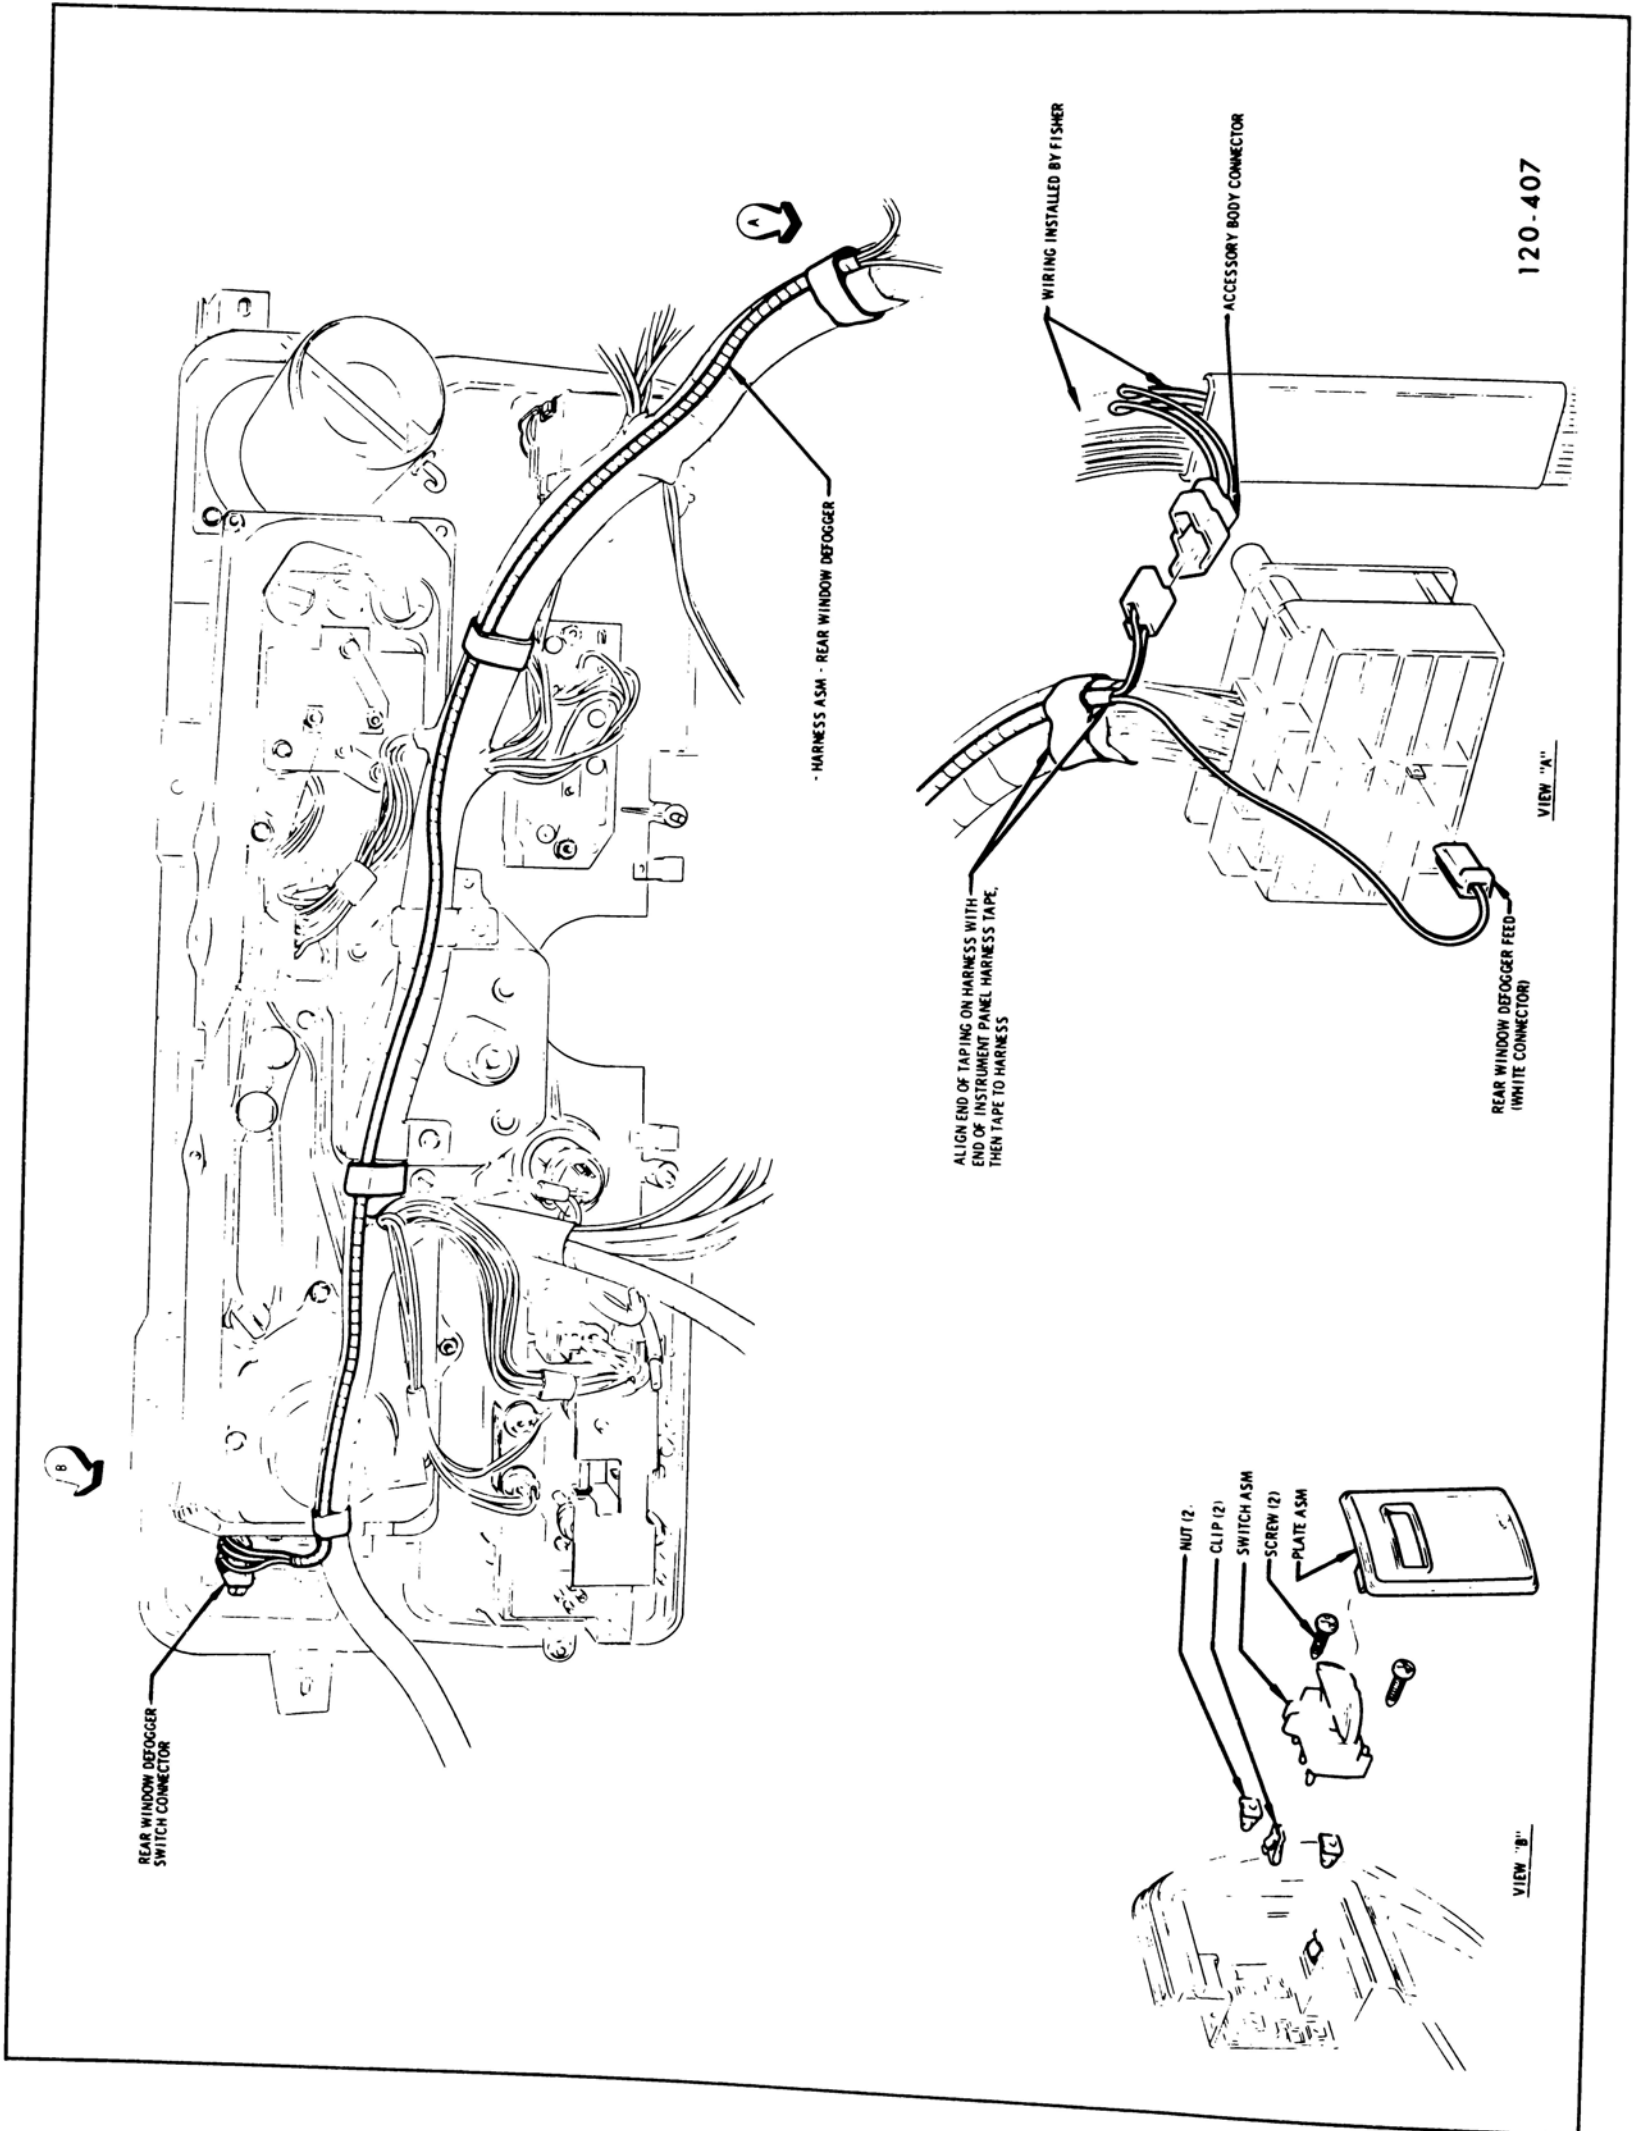

SECTION H

WIRING CIRCUIT DIAGRAMS

CONTENTS

Division	Paragraph	Subject	Page
I		SPECIFICATION AND ADJUSTMENT:	
II		DESCRIPTION AND OPERATION:	
	120-31	Description of Circuit Diagrams and Fuse Block	120-72

DIVISION II

DESCRIPTION AND OPERATION

120-31 DESCRIPTION OF CIRCUIT DIAGRAMS AND FUSE BLOCK

This section contains pictorial and schematic wiring circuit diagrams for complete car. For more detailed body wiring diagrams showing the routing of the wires and the location of the switches, connectors and retaining clips - see the Fisher Body Service Manual.

Figure 120-95—Cornering Lamp Installation - Riviera

Figure 120-96—Console Wiring 43-44000 Series

Figure 120-97—Tachometer Wiring 43-44000 Series

Figure 120-98—Console Illumination Wiring - Wildcat

Figure 120-99—Console Neutral Safety and Tachometer Wiring - Wildcat

Figure 120-100—Console Wiring - Riviera

Figure 120-101—Rear Window Defroster Wiring Diagram

Figure 120-102—Rear Window Defroster Installation 43-44000 Series

Figure 120-103—Power Top Wiring 44000 Series

Figure 120-104—Power Top Wiring - LeSabre, Wildcat and Electra