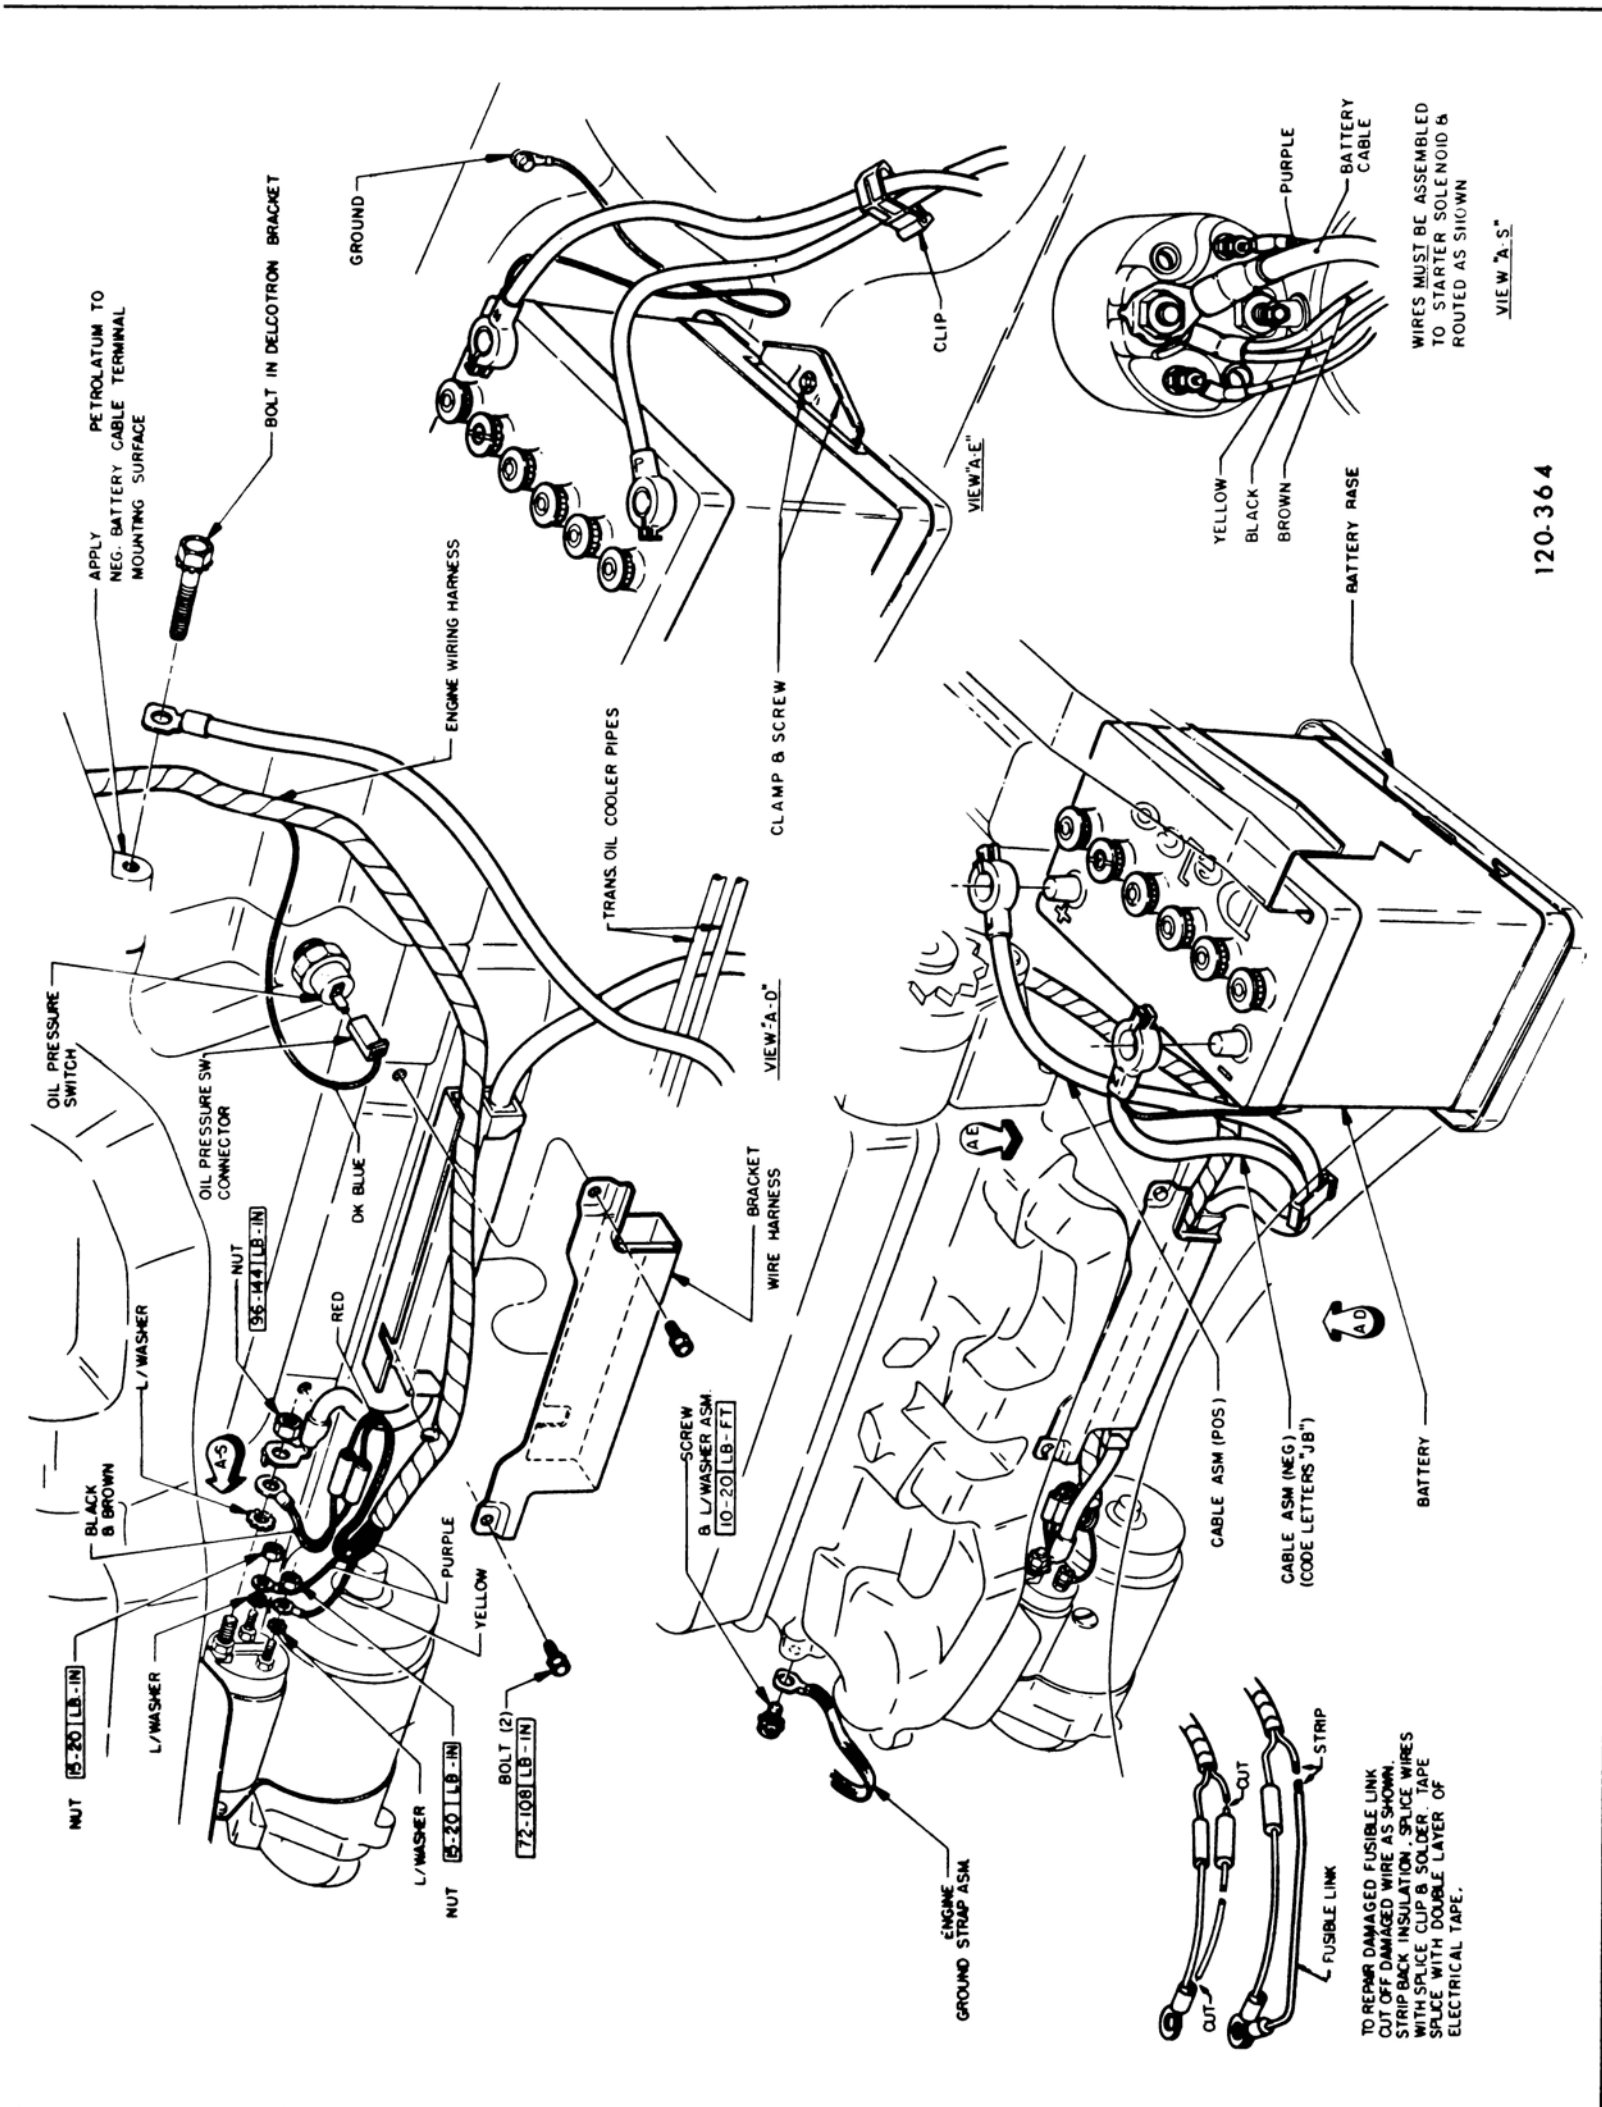

Figure 120-54—Starter and Battery Cable Installation - G.S. 400