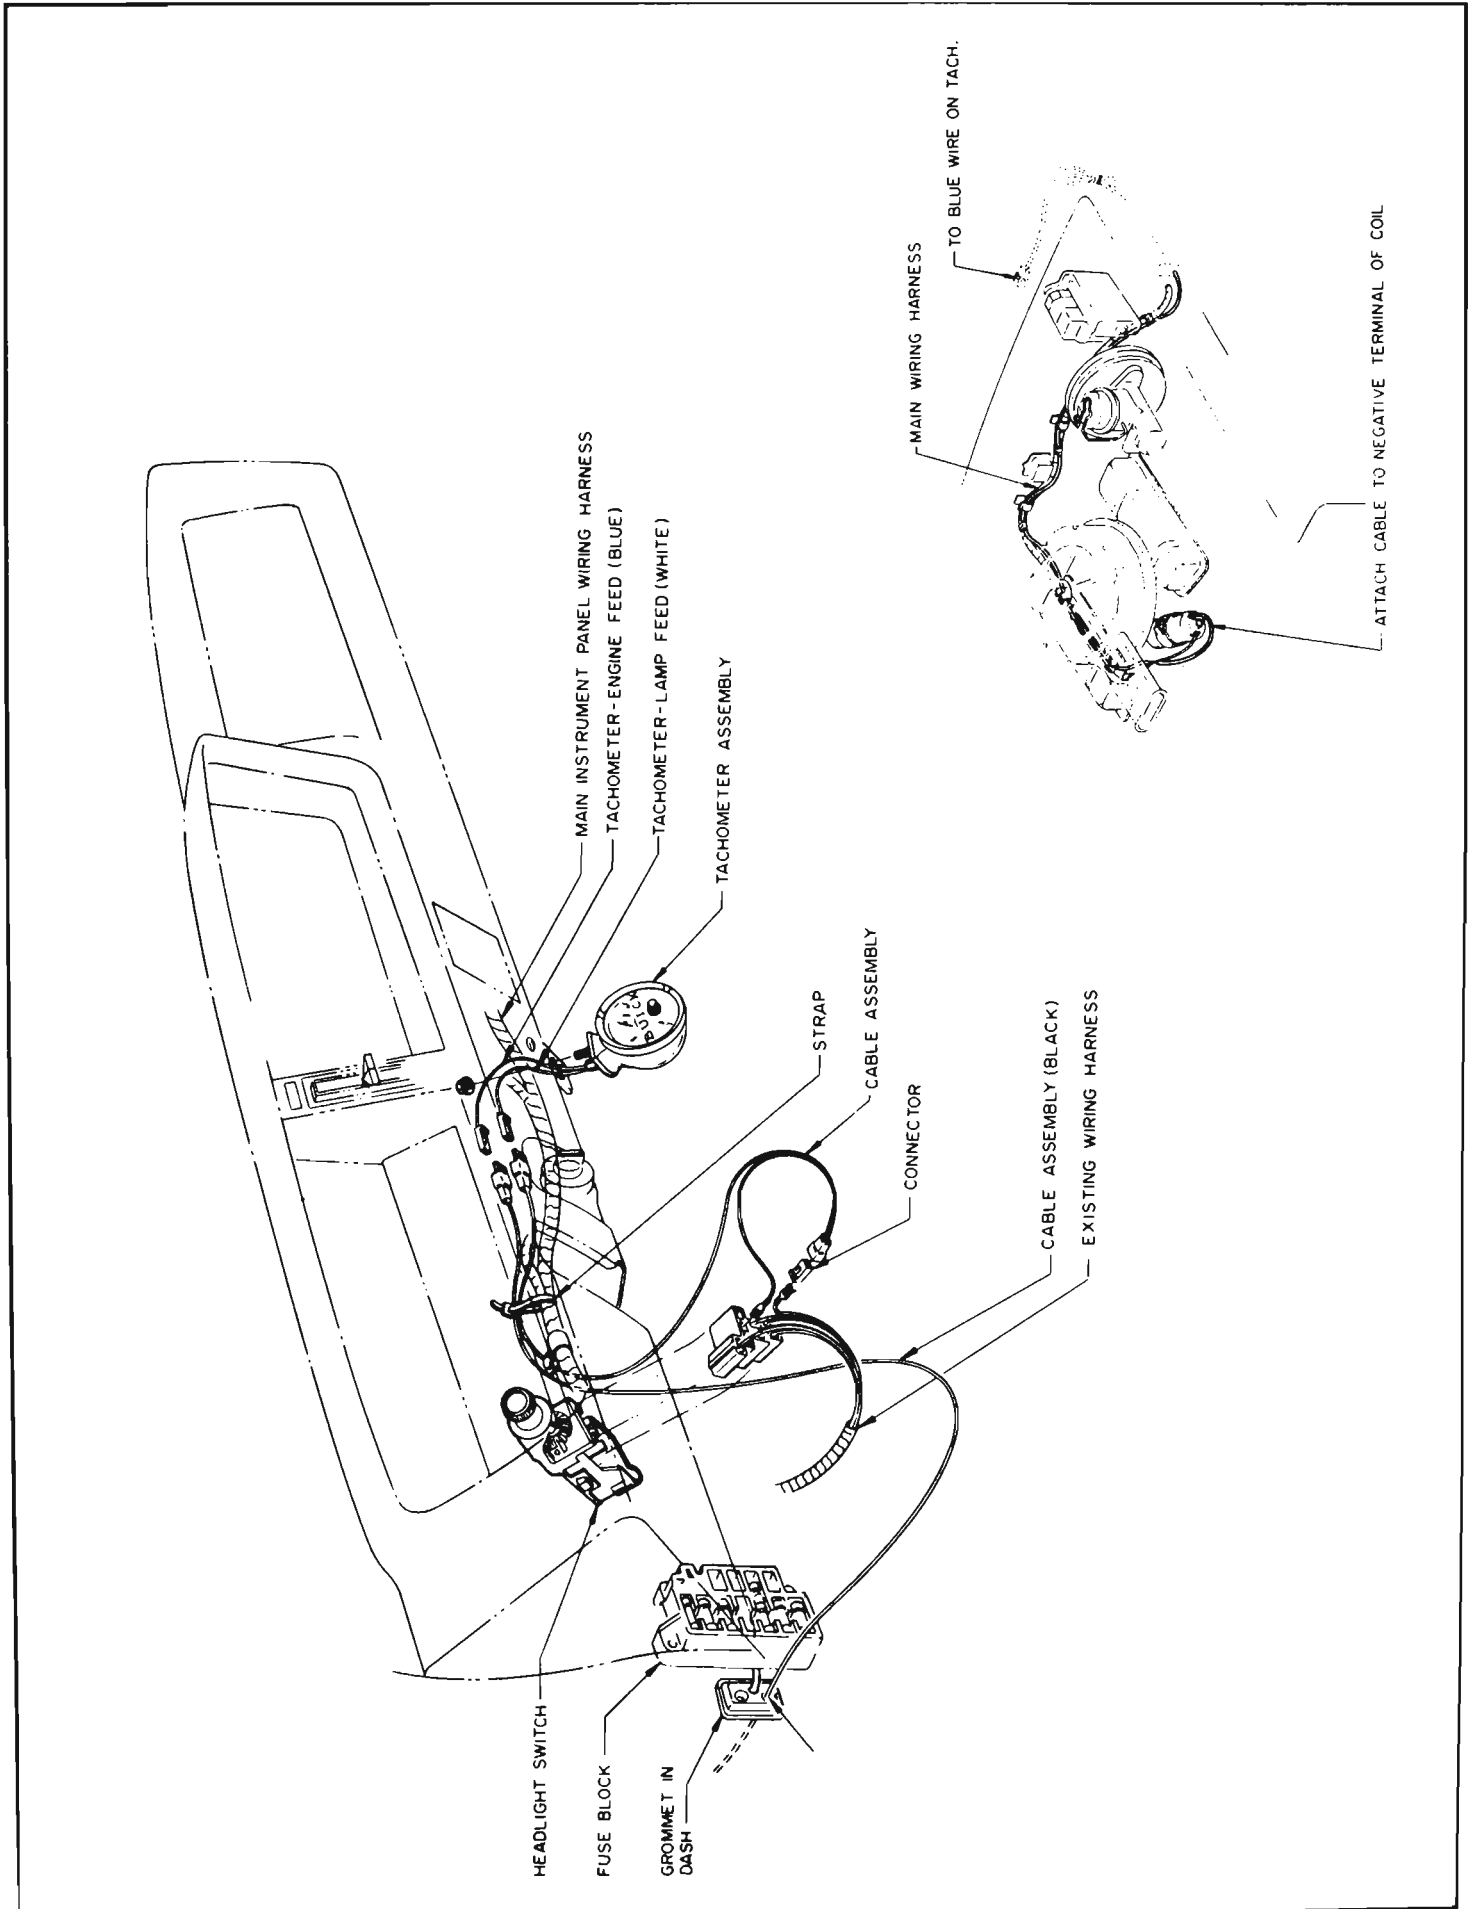

SECTION 11-D
REMOTE CONTROL OUTSIDE MIRROR, REAR WINDOW DEFROSTER,
AND TACHOMETER INSTALLATIONS

CONTENTS OF SECTION 11-D

Paragraph	Subject	Page
11-21	Servicing Accessories	11-77

11-21 SERVICING ACCESSORIES

The following accessories pictured herein are provided as optional equipment on 1965 Buick 43000 and 44000 Series cars. The servicing, such as removal and installation, of the accessory components will be obvious when viewing the installation illustrations contained on the following pages.

Figure 11-120—Remote Control Outside Mirror Installation

Figure 11-122—Rear Window Defroster Wiring Installation

Figure 11-123—Tachometer Installation