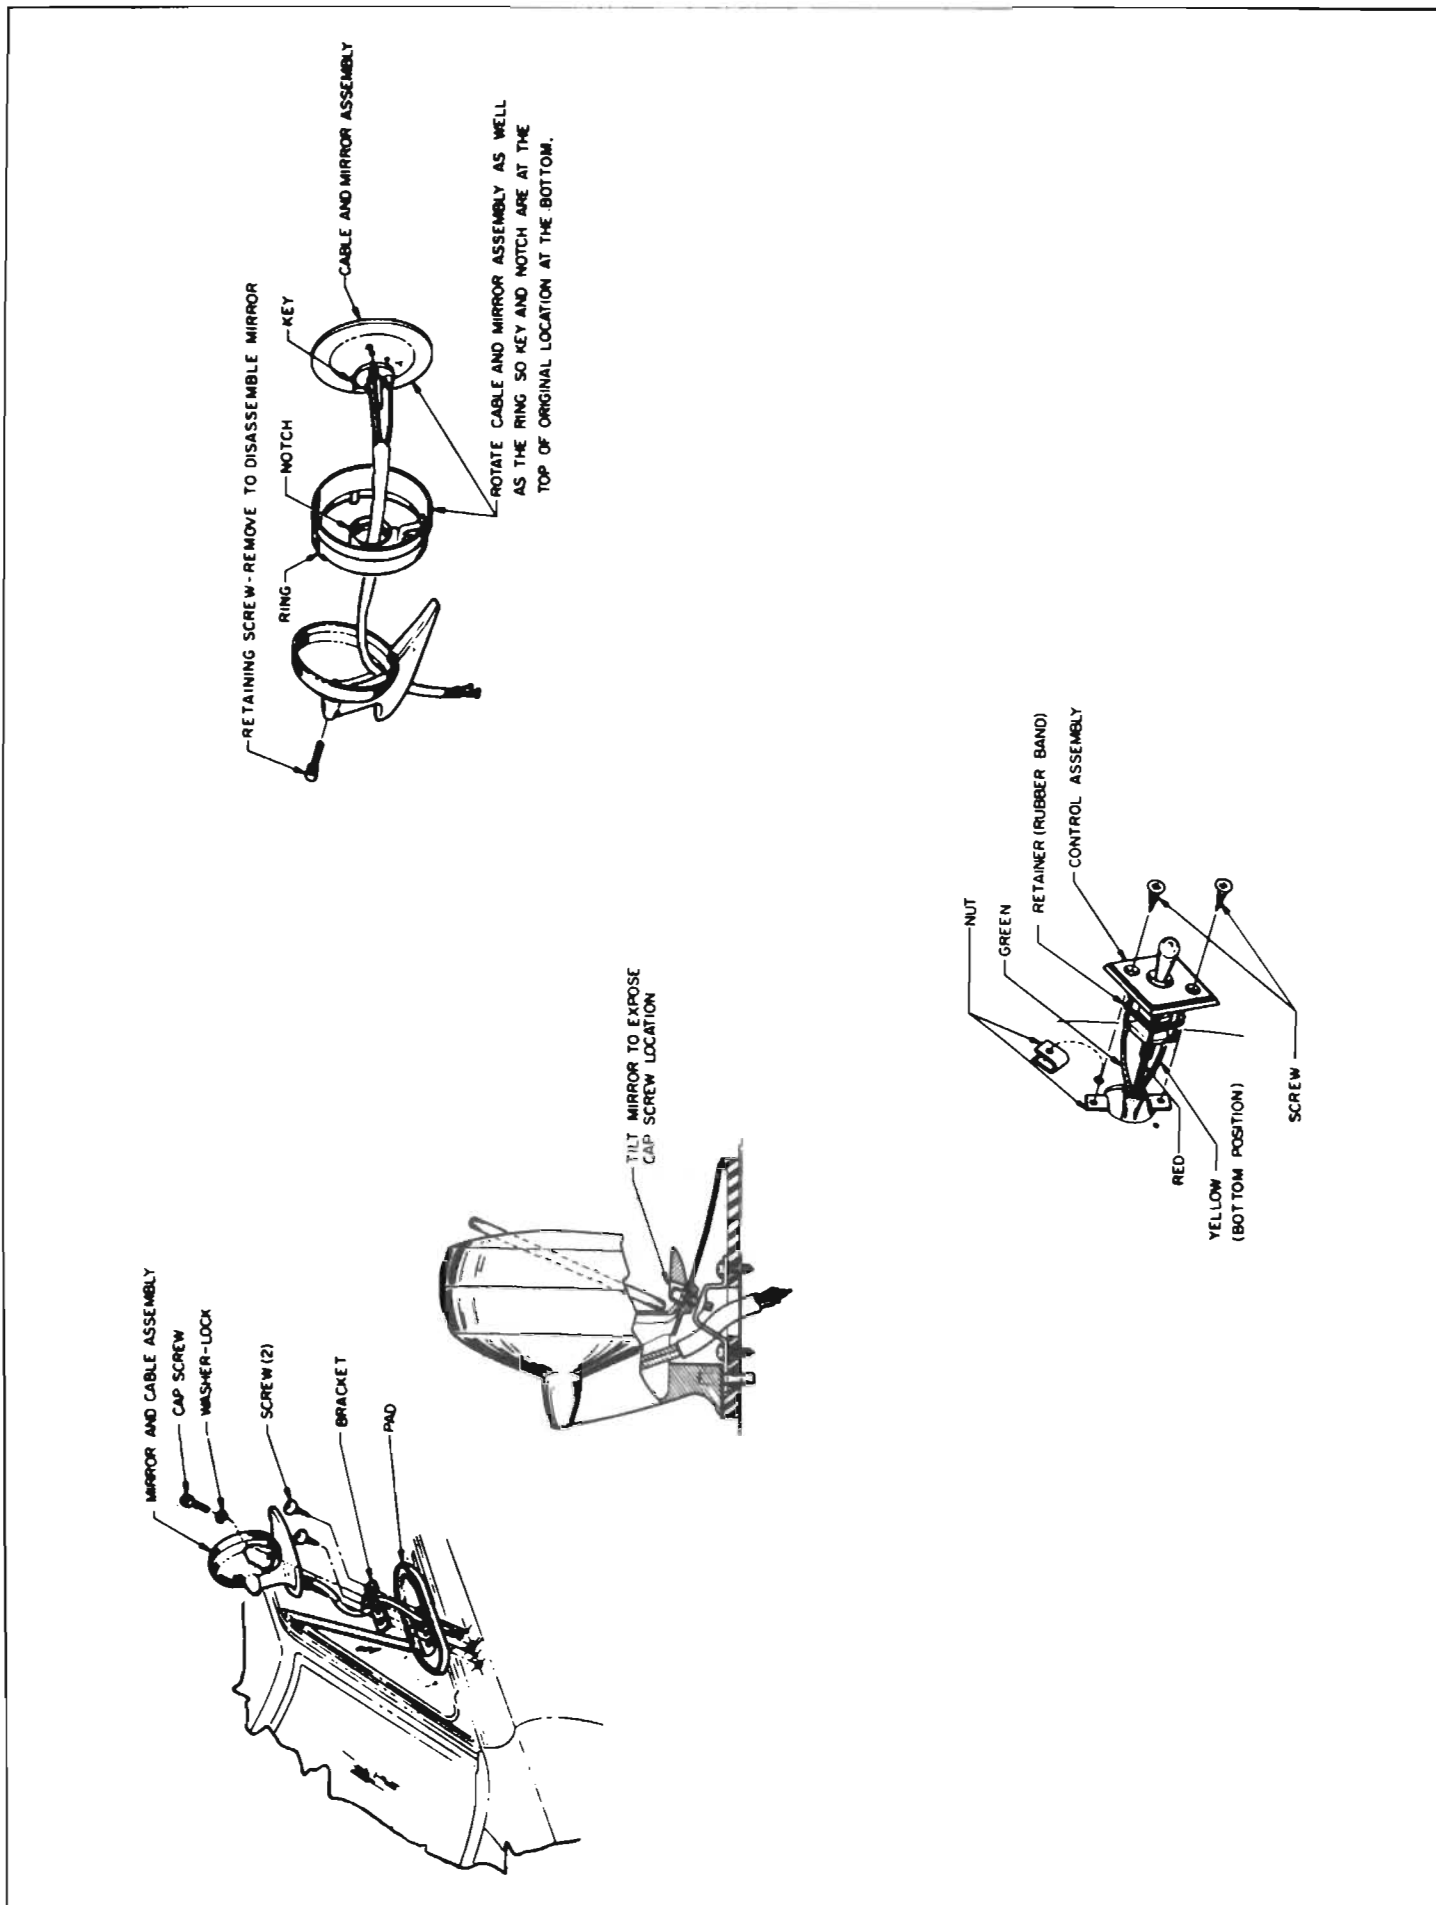

SECTION 11-D
REMOTE CONTROL OUTSIDE MIRROR, REAR WINDOW DEFROSTER,
AND TACHOMETER INSTALLATIONS

CONTENTS OF SECTION 11-D

Paragraph	Subject	Page
11-21	Servicing Accessories	11-77

11-21 SERVICING ACCESSORIES

Figure 11-120—Remote Control Outside Mirror Installation

Figure 11-122—Rear Window Defroster Wiring Installation

Figure 11-123—Tachometer Installation